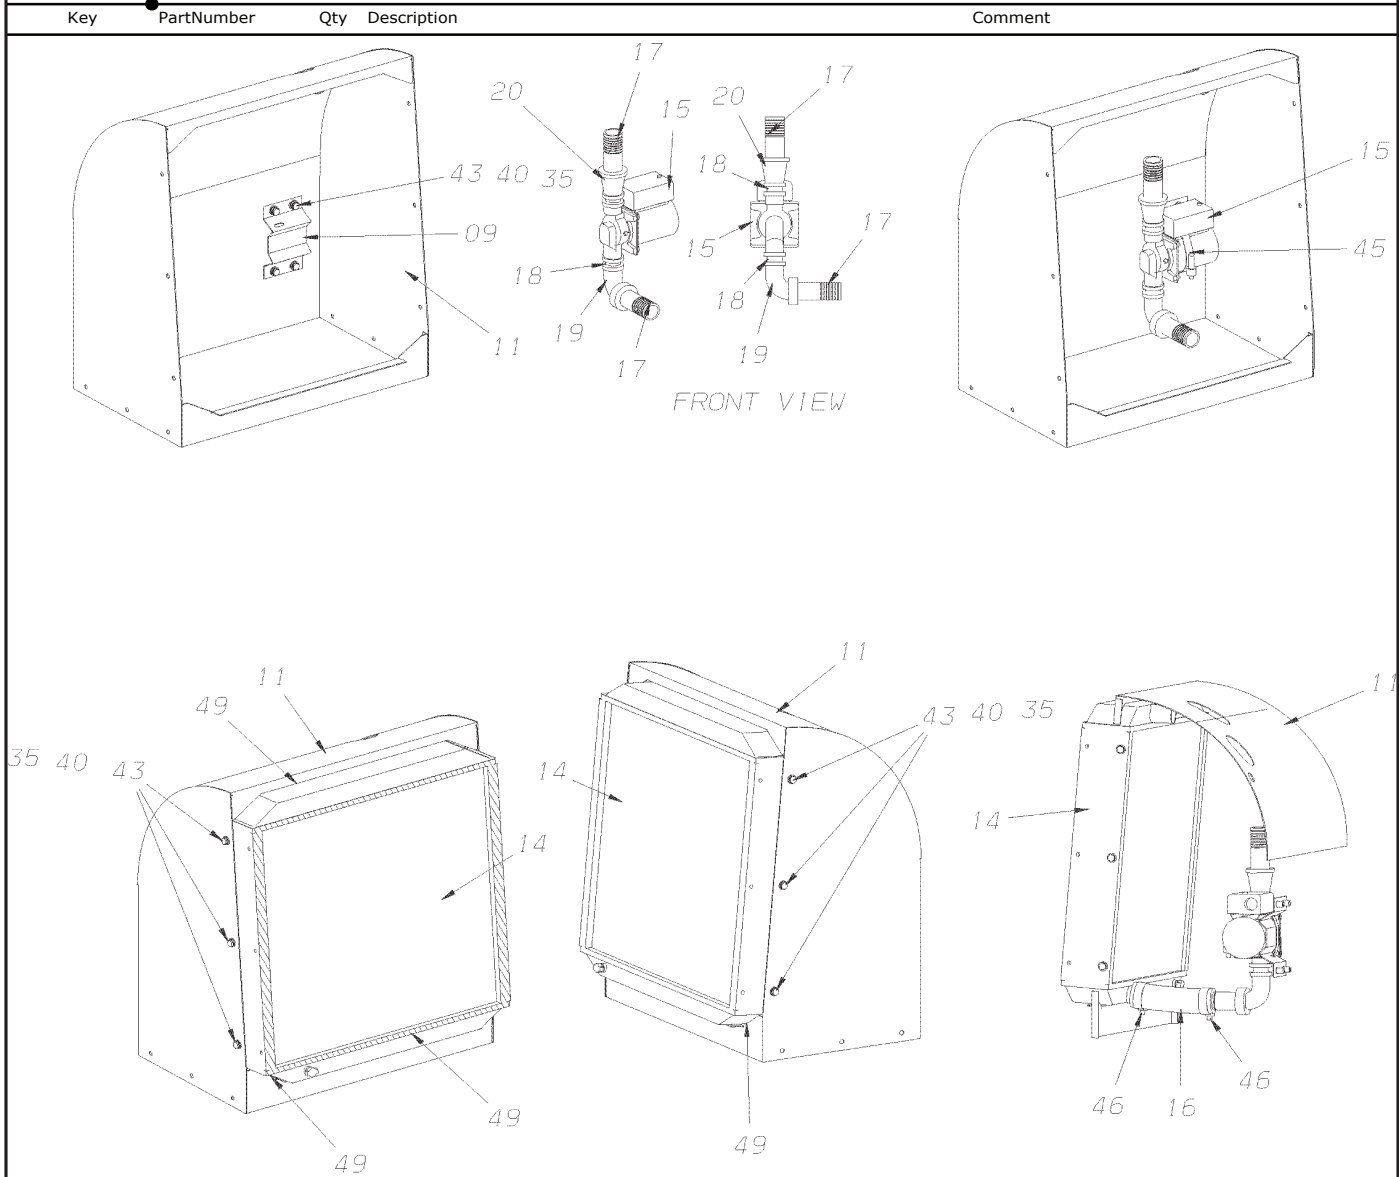

Models: **H4RE
GENERATOR RAIDATOR
INVERTER INSTALLATION
TWO OF 9**

9	0080324		BRACKET,MOUNTING,BOOSTER PUMP,	
11	0080032		SHROUD,RADIATOR,DIVERTER,GEN,ASSY,	
14	0080524		RADIATOR,GENERATOR,FOR 20 KW	
15	0075968		PUMP,WATER,CIRCULATING,HOT,1/40HP,115V	
16	0080536	AR	HOSE,COOLANT,RADIATOR,GENERATOR,	
17	0080526	2	FITTING,STEEL,1 MPT TO 1.25 ID HOSE,