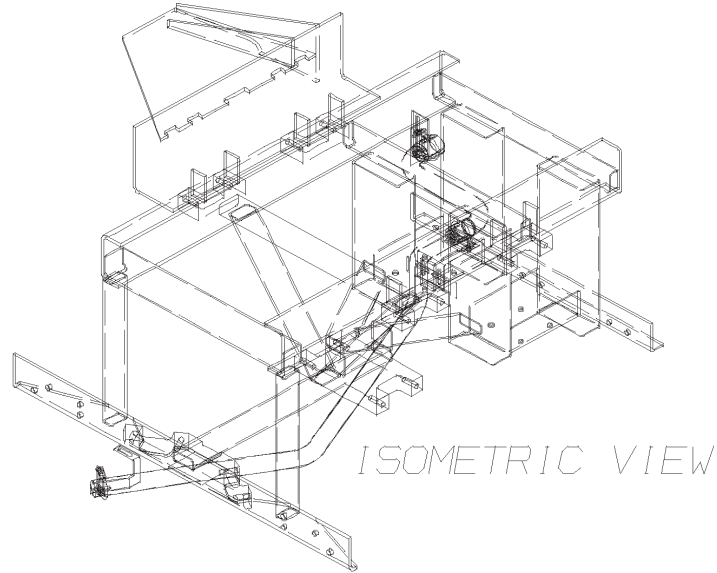

Models: **H4RE**
GENERATOR EXHAUST, SUSPENSION

Key	PartNumber	Qty	Description	Comment

FRONT SUSPENSION VIEWED FROM UNDER COACH

ONLY MAIN SUSPENSION SHOWN FOR CLARITY

**Models: H4RE
GENERATOR EXHAUST, SUSPENSION**

Key	PartNumber	Qty	Description	Comment
1	0041932		PIPE,EXH,GEN,TRANSITION FROM MUFFLER,	
2	0042731		BRACKET,MTG,CLAMP,EXH,MUFFLER,REAR,H4RE	
3	3732930		CLAMP,MUFFLER,2IN	
4	0038354		PIPE,EXH,GEN,MUFFLER REPLACEMENT,H4RE	
5	0042732		BRACKET,MTG,CLAMP,EXH,MUFFLER,FRONT,	
6	3734704		CLAMP,MUFFLER,2 1/4IN	
NI	2260834	4	CAPSCREW,HEX,3/8-16 X 1,GR 5,ZN3	
NI	2260677	4	NUT,HEX,3/8-16,ZN3	
NI	3748688	8	WASHER,FLAT,TYPE B,REGULAR,3/8,304 SS	
NI	3840923	4	WASHER,LOCK,HELICAL SPRING,3/8,ZN3