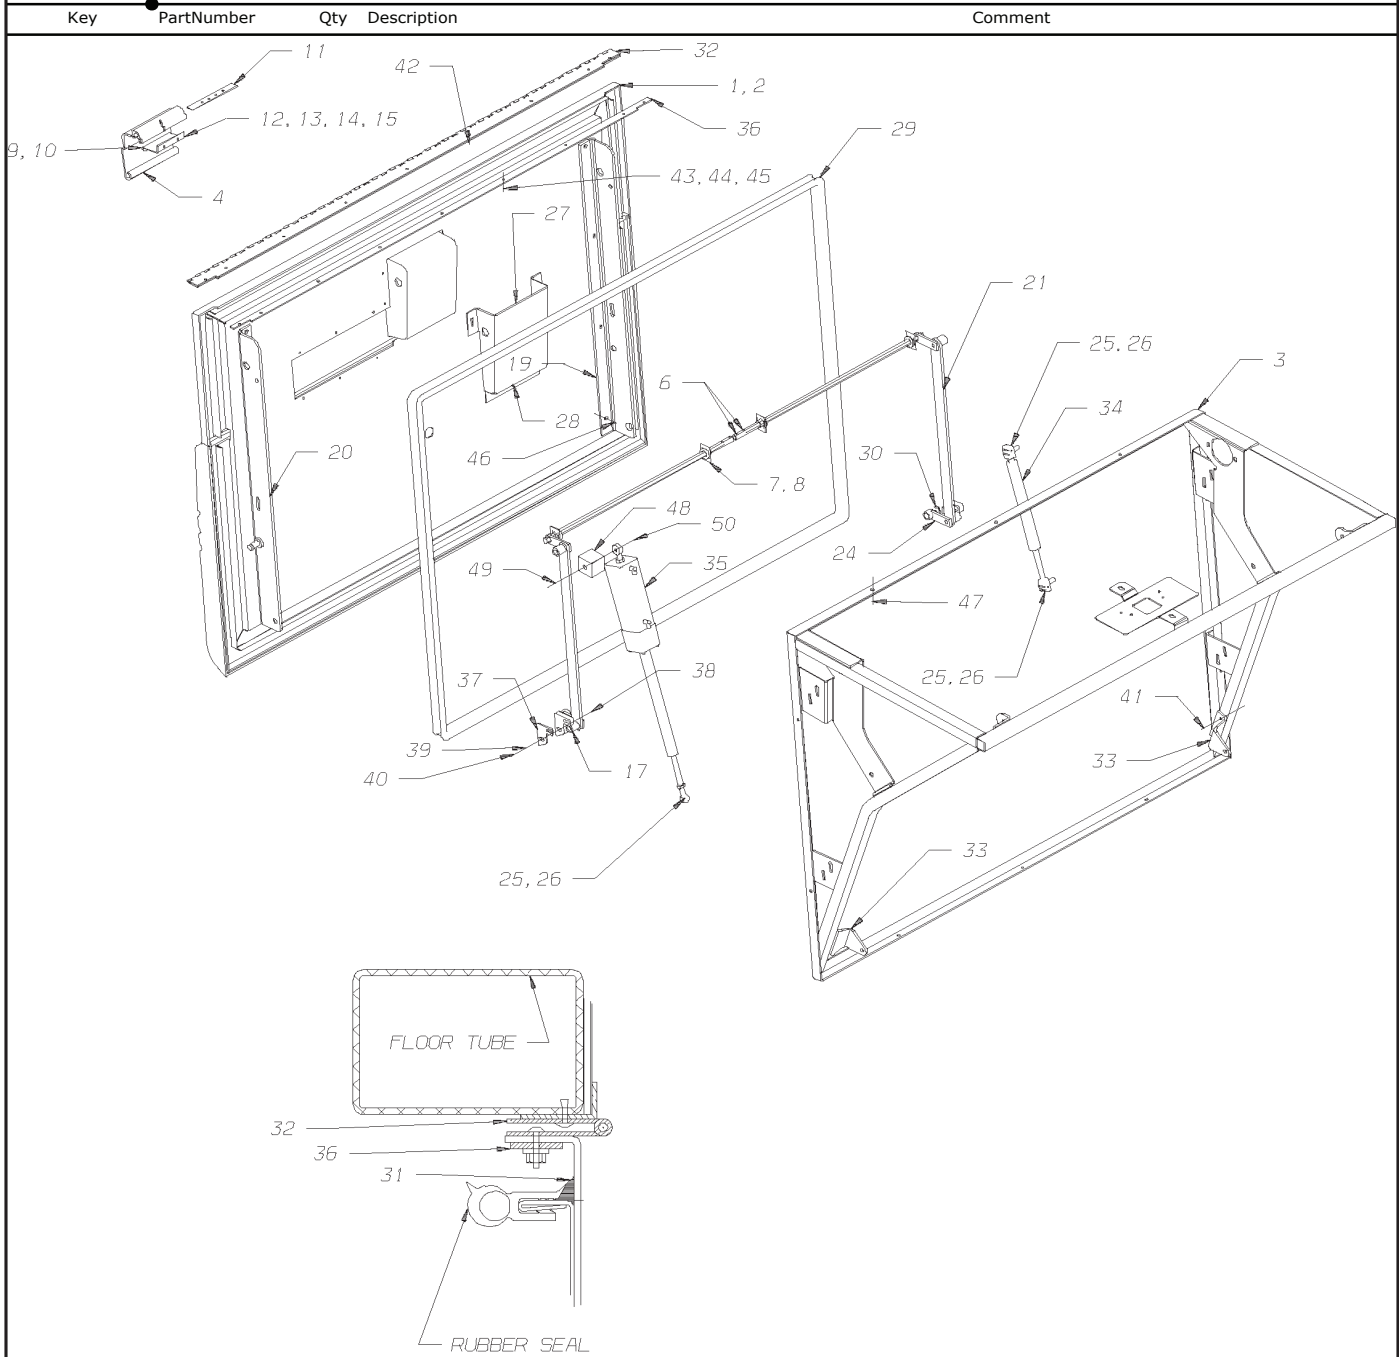

**Models: H4RE
LUGGAGE
DOOR
HINGED**

SEAL/HINGE DETAIL

Key	PartNumber	Qty	Description	Comment
1	0039489		PANEL ASSY,DOOR,L/CMPT,RH REAR, H4RE	
2	0039490		PANEL ASSY,DOOR,L/CMPT,CENTER,LH/RH,