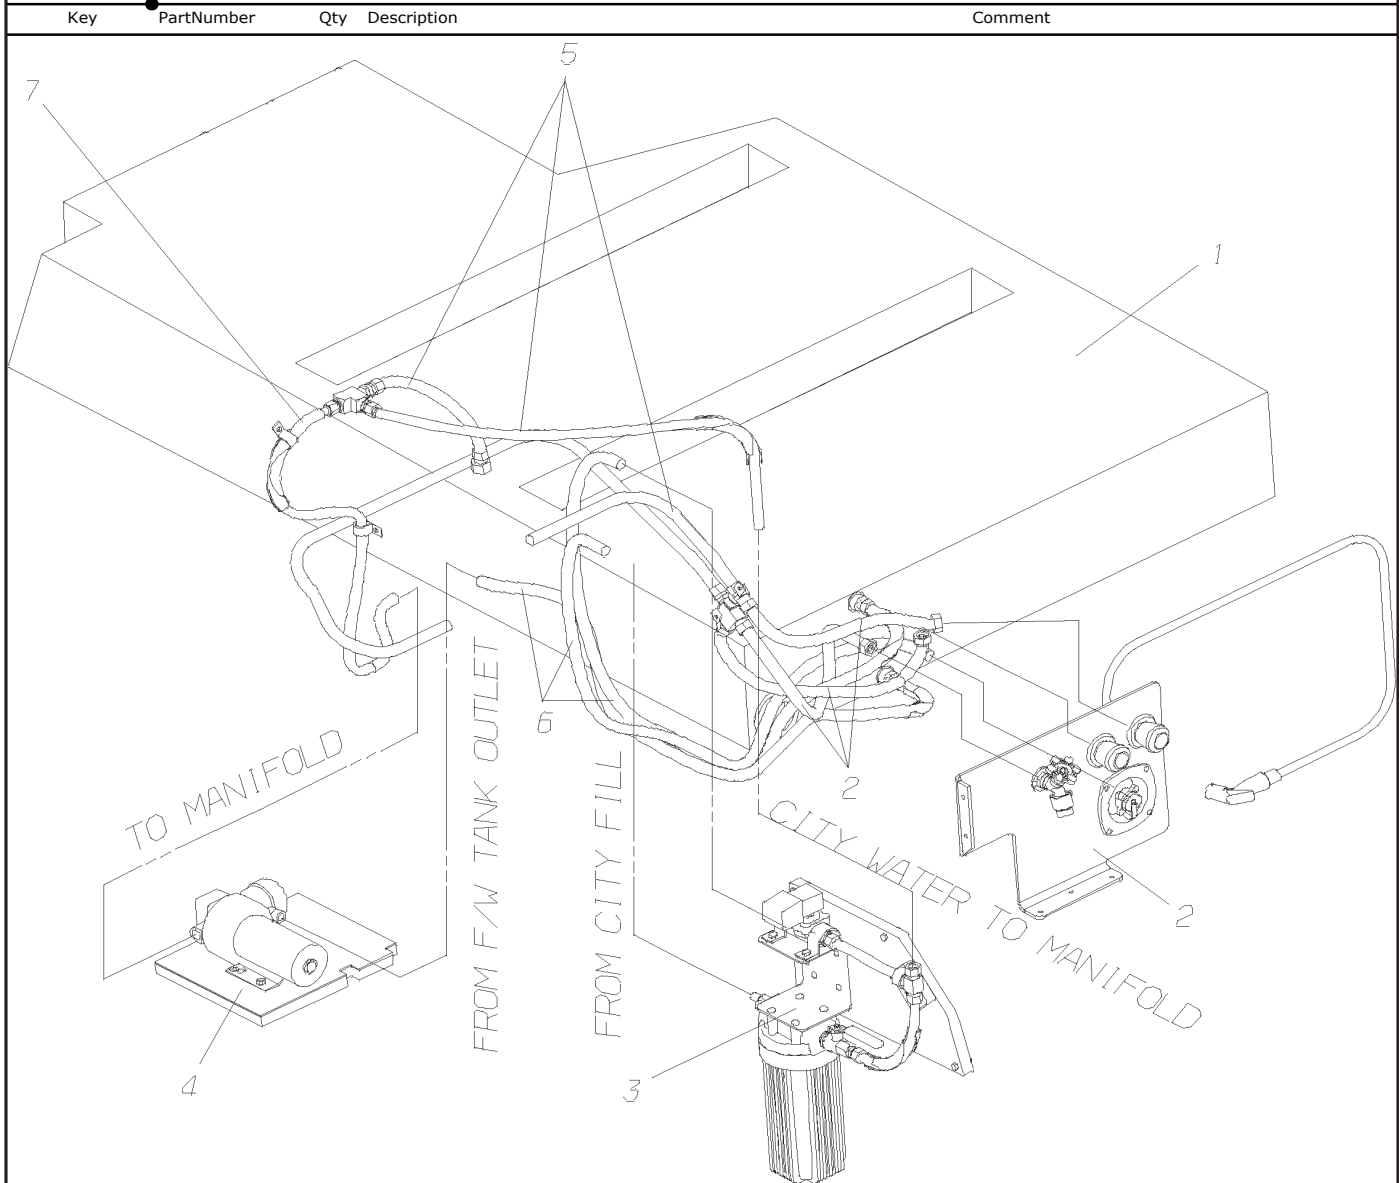

**Models: H4RE
TANK, FRESH WATER**

Key	PartNumber	Qty	Description	Comment
1	0042572		TANK,FRESH WATER,100 GAL,H4RE	
2	0051508		FAUCET ASSY,F/W,O/S,H4RE	
3	0049955		FILTER, ASSY,F/W,W/TANK FILL,H4RE	
4	0049953		PUMP ASSY,FRESH WATER,H4RE	
5	6080923		TUBING,1/2 ID,WIRSBO HEPEX,180F X 100PSI	
6	2255933		HOSE,WATER PUMP,1/2IN