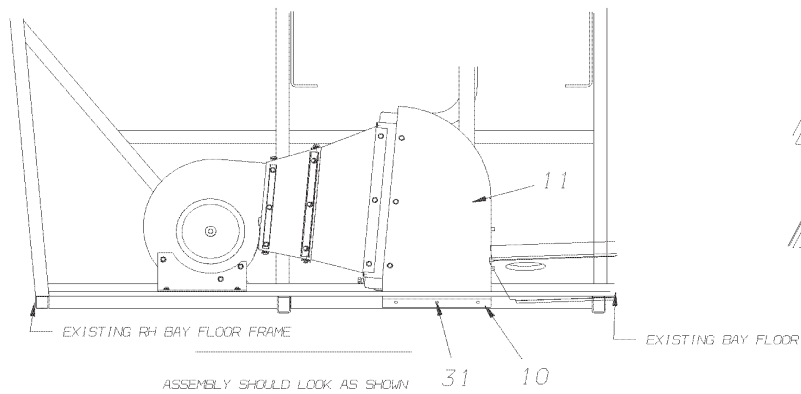

Models: **H4RE
GENERATOR RAIDATOR
INVERTER INSTALLATION
FIVE OF 9**

Key	PartNumber	Qty	Description	Comment