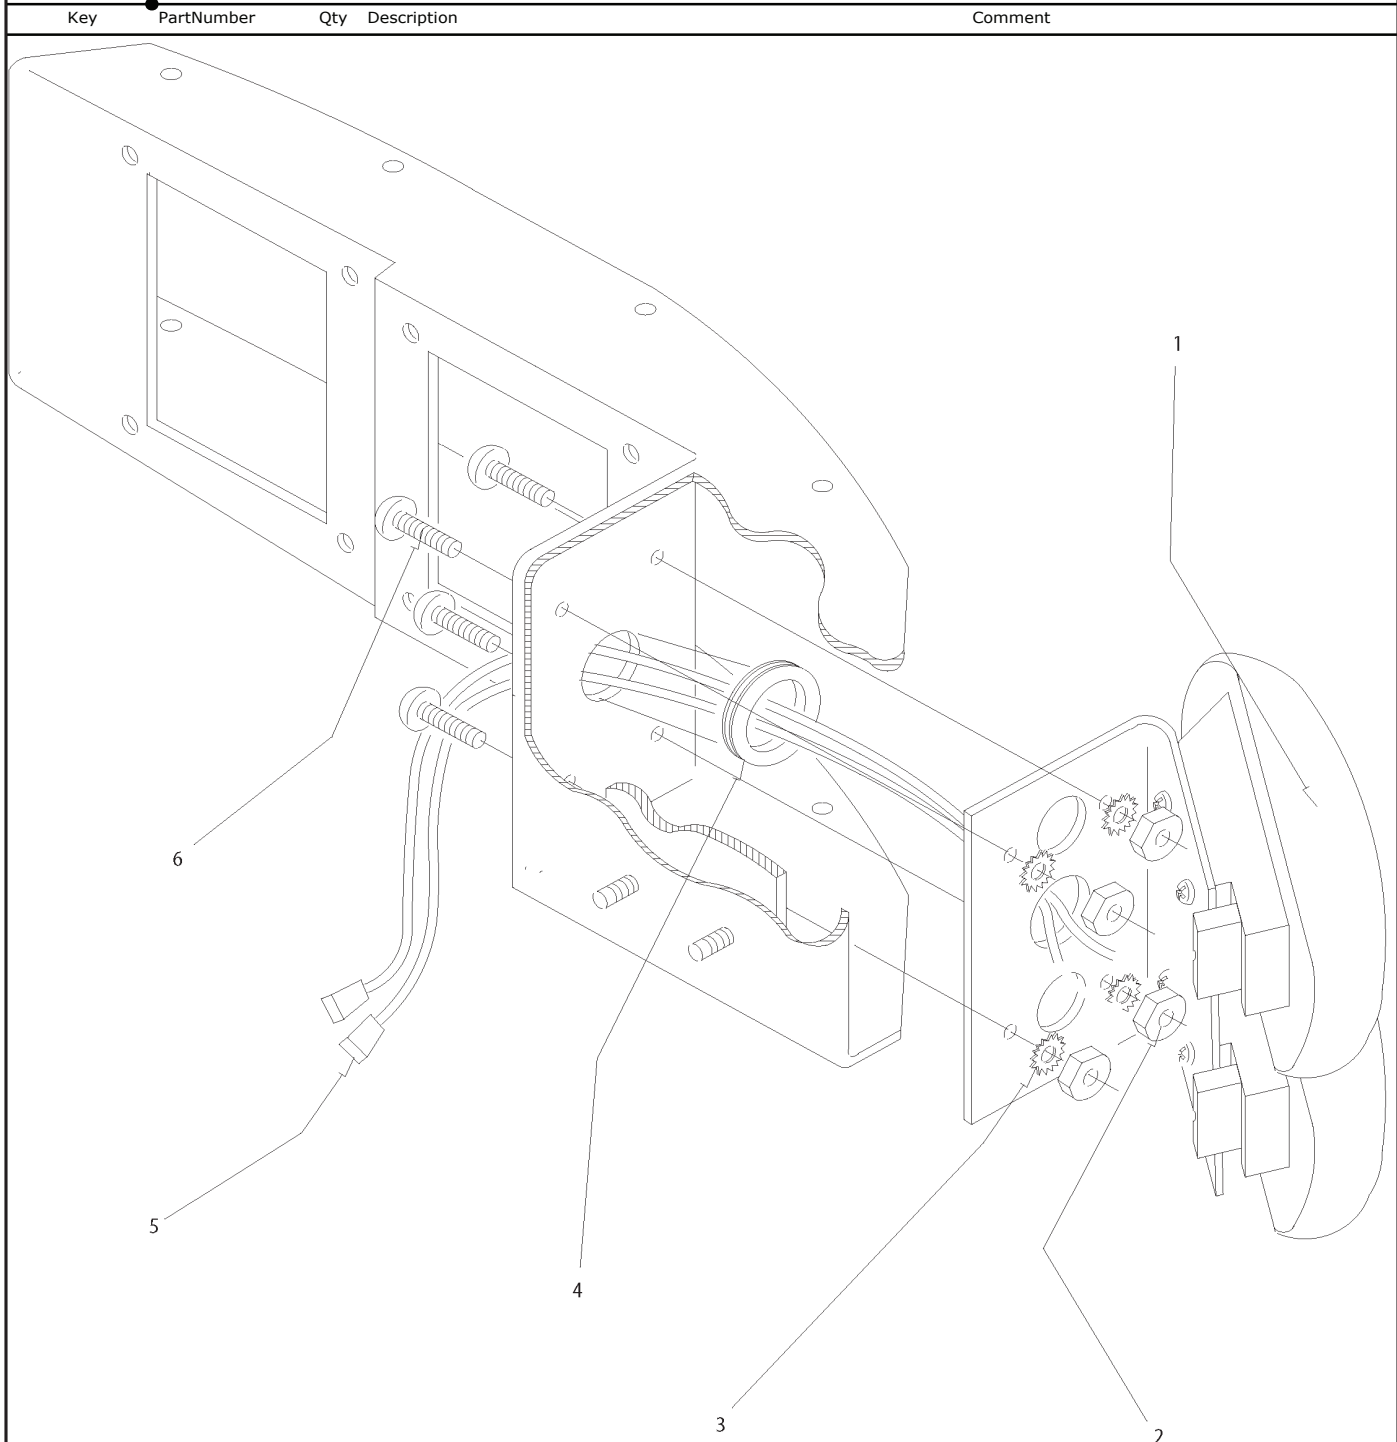

Models: H4RE, M4RE
HEADLIGHTS
BSN: From BSN 1/30/02 H4RE, 2/24/03 M4RE

Key	PartNumber	Qty	Description	Comment
1	0024887	1	DIAGRAM ASSY, TURN/PARK LAMP ASSEMBLY,	
2	0026254	4	NUT,HEX,1/4-20,STAINLESS STEEL