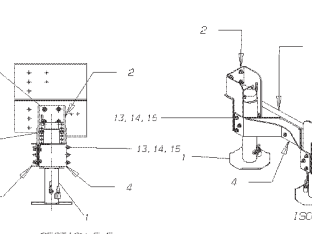

**Models: H4RE
LEVELING SYSTEM**

Key	PartNumber	Qty	Description	Comment

1	0052586		LEVELING SYSTEM,QUADRA,QE2-38	
2	0060857	2	BRACKET ASSY,MTG,REAR,LEVELING JACK,	
3	0060847		CHANNEL,REINF,REAR,LEVLING JACK, 3800	
4	0060839		CROSSMEMBER,REAR,LEVELING JACK, 3800	
5	0801928	12	CAPSCREW,HEX HD,7/16-14X1 1/2,GR8,	
6	0997080	34	NUT,HEX HD,7/16-14,LOCKING,GR 8,CADMIUM	
7	0997072	68	WASHER,FLAT,15/32 X 15/16 X 5/64,HDN,