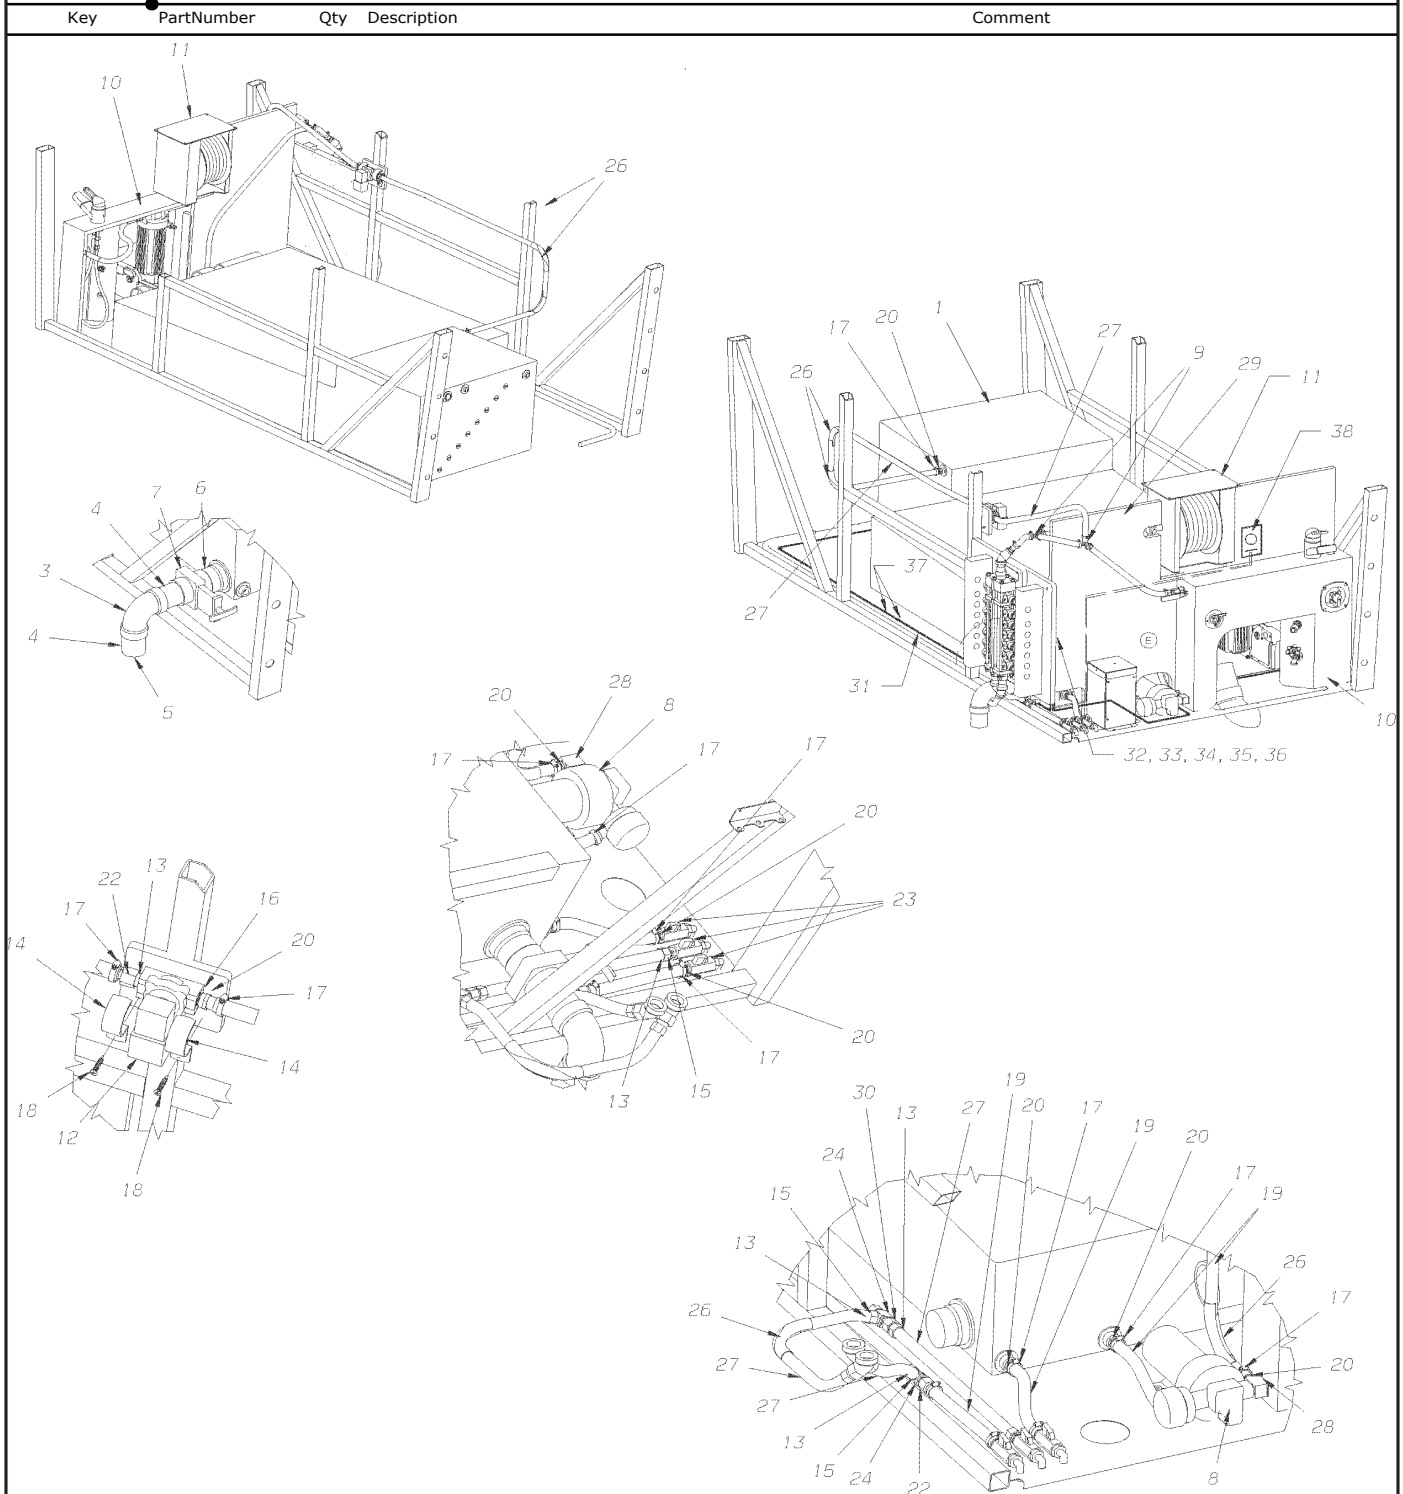

**Models: H4RE
PLUMBING FOR FRESH WATER
TANK INSTALLATION**

1 0075563 TANK ASSY,WATER,FRESH,130 GAL,FP-

**Models: H4RE
PLUMBING FOR FRESH WATER
TANK INSTALLATION**

Key	PartNumber	Qty	Description	Comment
2	0072073		MANIFOLD,ASSEMBLY,DISTR,F/W,45H4RE	
3	0026765		ELBOW,PVC,DWV,45 DEG,2 HUB X HUB	
4	0066243	3	PIPE,PVC,DWV,2.00 ID,3.63 LONG	
5	0064795		SCREEN,ALUMINUM,6.00 X 6.00	
6	0045349		ADAPTER,PVC,DWV,2 MPT X 2HUB	
7	4485801		VALVE,DUMP 2IN PVC DIXIE PLUMBING	
8	0045486		PUMP,FRESH WATER,5.3 GPM @65 PSI	
9	0074318	2	CONNECTOR,BARBED,WYE,NYLON,1/2 X 1/2 X	
10			FILTER ASSY, F/W & CITY FILL, 45H4RE	
11	0072615		REEL,HOSE,WATER,SHORELINE,45H4RE	
12	6083232		VALVE,SOLENOID,CUTOFF,SPORLAN	
13	6096416	5	INSERT,TUBE,1/2 I.D.,SS,WF4405000T	
14	2223618	2	STRAP,CONDUIT,1 1/4 ID,T&B NO1214	
15	6080907	3	CONNECTOR,1/2 MPT X 5/8 OD POLY TUBE	
16	3820693	2	BUSHING,3/4 X 1/2 PIPE,BRASS	
17	3747862	20	CLAMP,HOSE,5/8IN	
18	2186393	2	SCREW,SM,PH,PN/HD,1/4 X 3/4,TYPE AB,ZN3	
19	2255933	23f	HOSE,WATER PUMP,1/2IN	
20	2216125	7	ADAPTER,BRASS,1/2 MPT X 1/2 BARB	
21	6046833	3	ELBOW,1/2 MPT - 1/2 HOSE BARB, 70-TE-2088	
22	3804820	2	CONNECTOR,1/2 FPT X 1/2 HOSE,BARB,BRASS	
23	3884541	3	VALVE,SHUT OFF,WATER,1/2 FPT	
24	0045459	3	TEE,BRANCH,MALE,5/8 OD COMPR X 1/2MPT