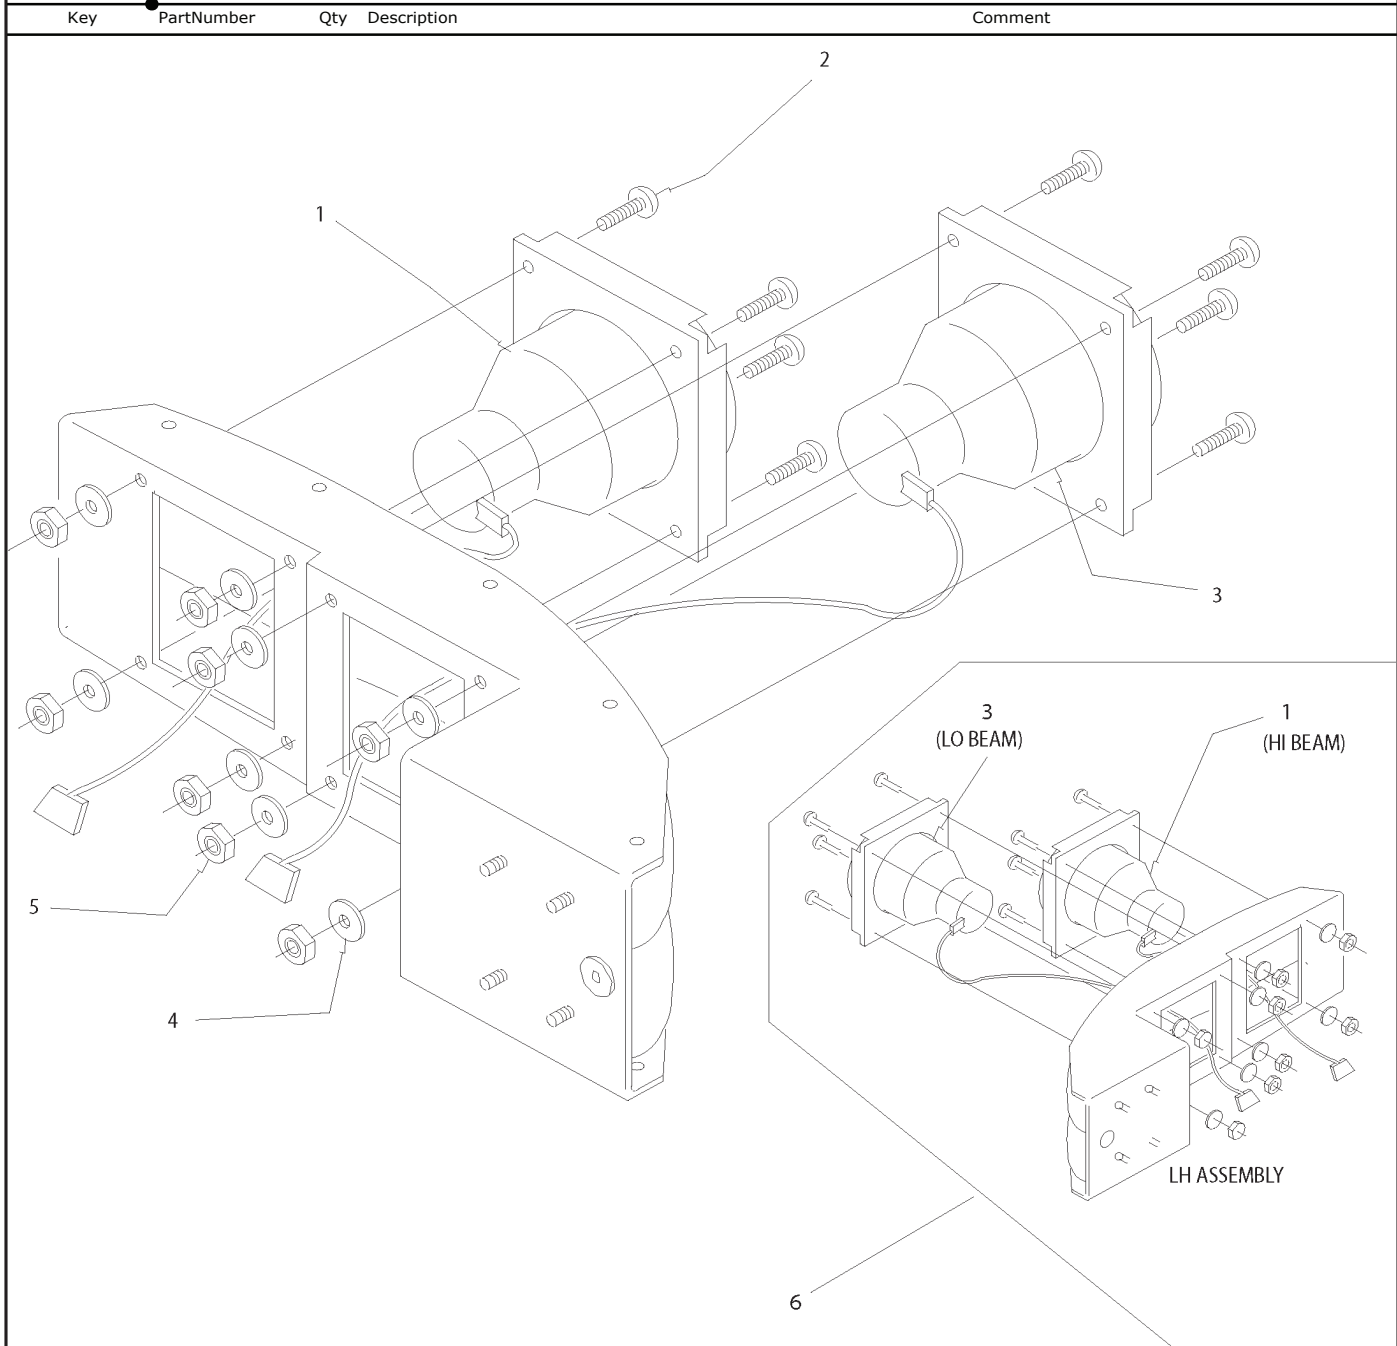

**Models: H4RE, M4RE
HEADLIGHTS**
BSN: From BSN 1/30/02 H4RE, 2/24/03 M4RE

Key	PartNumber	Qty	Description	Comment
1	0026916	1	HEADLAMP ASSY, HI BEAM, 2001 LX	
2	3825445	8	SCREW, MACH, PH, TH, 1/4-20 X 3/4, 304 SS	
3	0026610	1	HEADLAMP ASSY, LO BEAM, 2001 LX