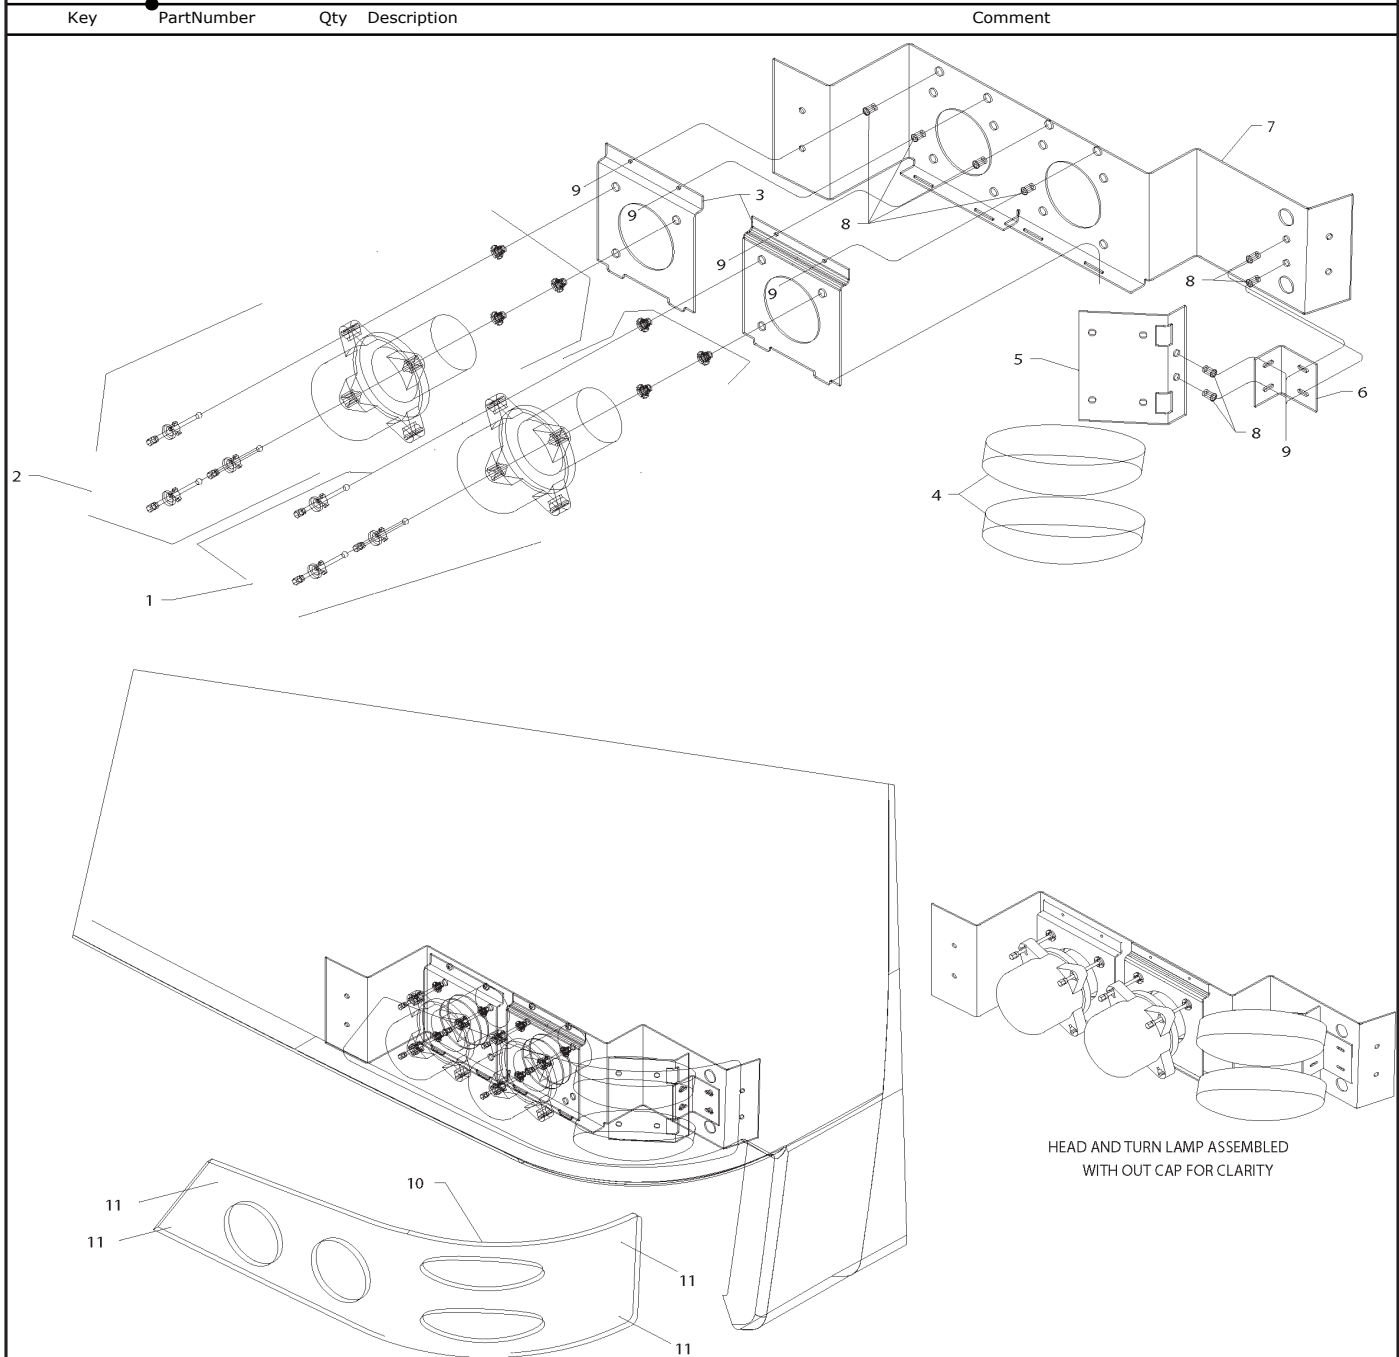

Models: M4RE, H4RE
HEADLIGHTS AND TURN LIGHTS
WITH BRACKETS
BSN: From BSN 1/30/02 H4RE, 2/24/03 M4RE

HEAD AND TURN LAMP ASSEMBLED
WITH OUT CAP FOR CLARITY

Key	PartNumber	Qty	Description	Comment
1	0107709	2	LIGHT, LOW BEAM, XENON, 90MM	
2	0051963	2	HEADLAMP,HIGH BEAM,DE MODULE,90MM	
3	0115996	4	BRACKET,MNT,SUB HEADLIGHT LOW AND HIGH