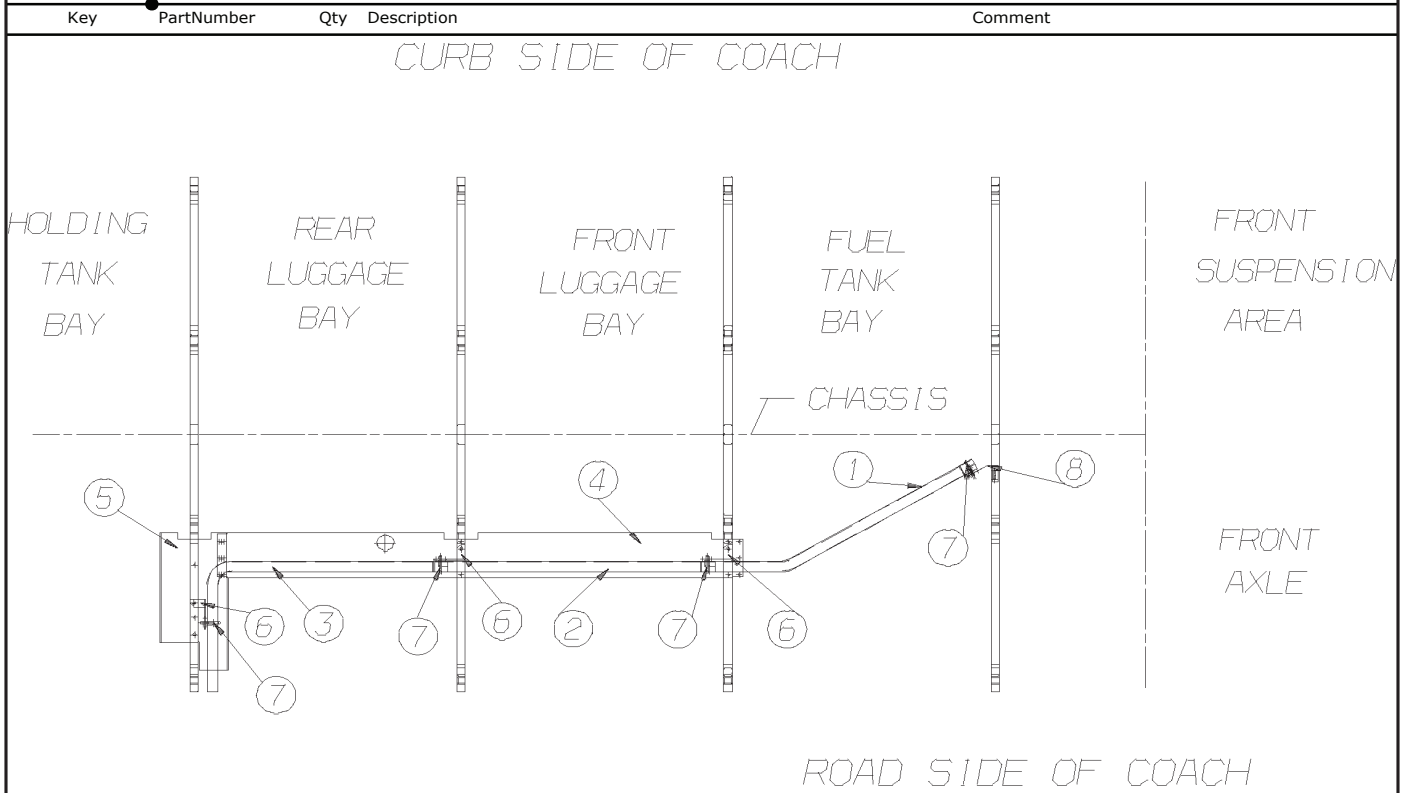

**Models: H4RE
GENERATOR EXHAUST, REAR**

VIEWED FROM BOTTOM OF COACH

Key	PartNumber	Qty	Description	Comment
1	0041931		PIPE,EXH,GEN,TRANSITION TO	
2	0041929		PIPE,EXH,GEN,2.0 OD,48 SECTION,H4RE	
3	0041930		PIPE,EXH,GEN,ELBOW,TAILPIPE,H4RE	
4	0042966		SHIELD,HEAT,EXH,GEN,L/CMPT,FRONT,H4RE	
5	0042967		SHIELD,HEAT,EXH,GEN,L/CMPT,REAR,H4RE	
6	0042896	3	BRACKET,MTG,CLAMP,EXH,2 IN,GEN,REAR,H4RE	
7	3732930	4	CLAMP,MUFFLER,2IN	
8	0047778		BRACKET,MTG,CLAMP,EXH,2IN,GEN,SUSP,H4RE	
NI	3893773	6	SCREW,T EKS/3, HEX, WASHER HD, 1/4-14 X 1,	
NI	3840402	4	SCREW,SM,HEX,5/16-18 X 1,TYPE D,ZN3