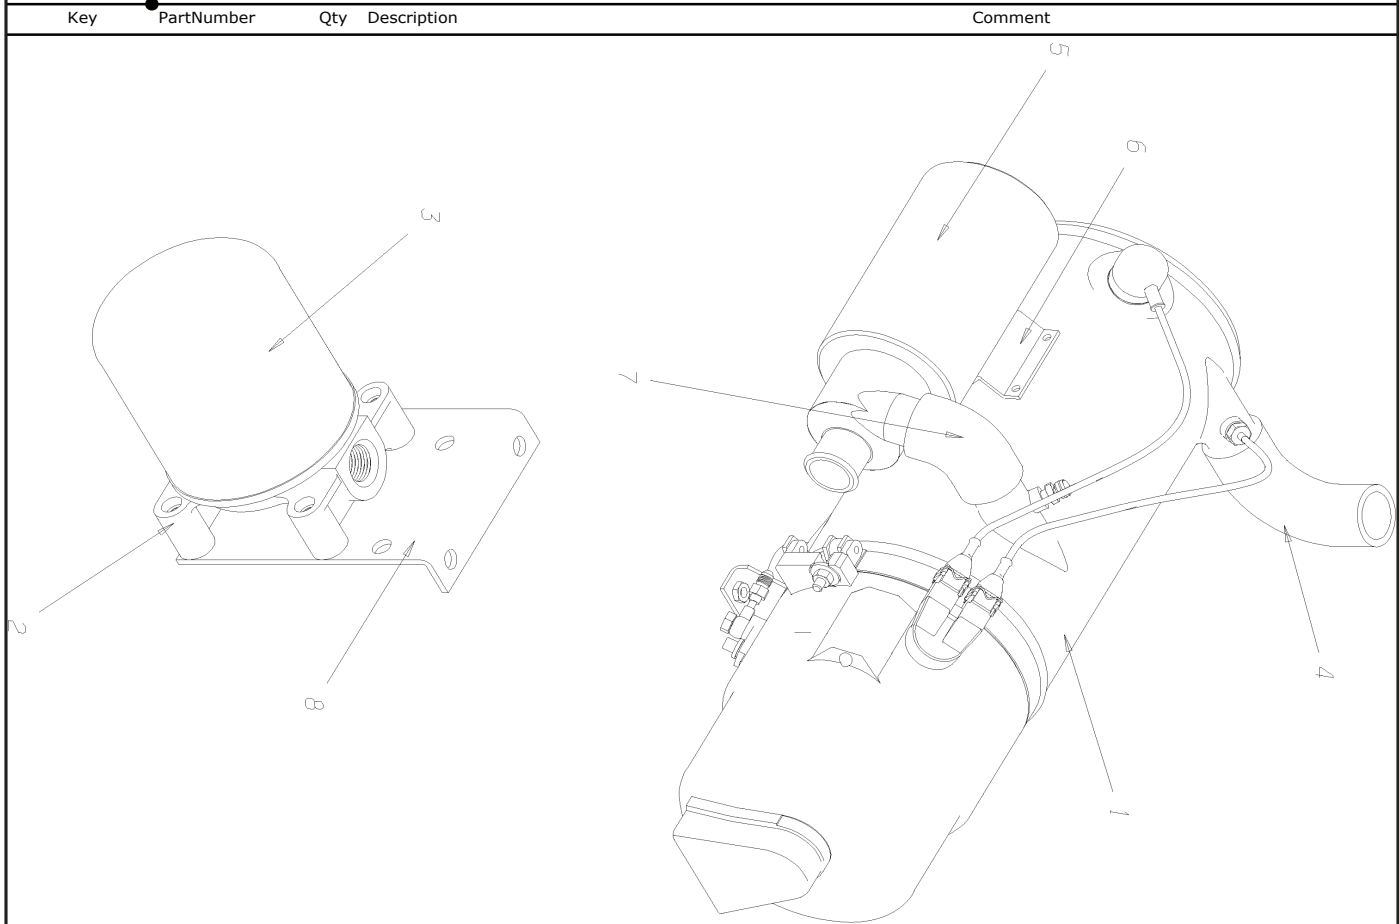

**Models: H4RE  
AUXILIARY  
WEBASTO 230  
HEATER BREAKDOWN**

Key	PartNumber	Qty	Description	Comment
1	0069239		HEATER,COOLANT,80K,WEBASTO THERMO 230	
2	0069241		FILTER,BASE,WEBASTO THERMO 230	
3	0069242		FILTER,ASSY,WEBASTO THERMO 230,900001	
4			ELBOW 90 DEG, RUBBER 1.5 ID	
5	0071355		PUMP,COOLANT,W/BRKT,26GPM,24V,HYD HEAT	
6			PUMP MOUNTING BASE	
7			HOSE CONNECTOR	
8			BRACKET, MTG, FUEL FILTER	