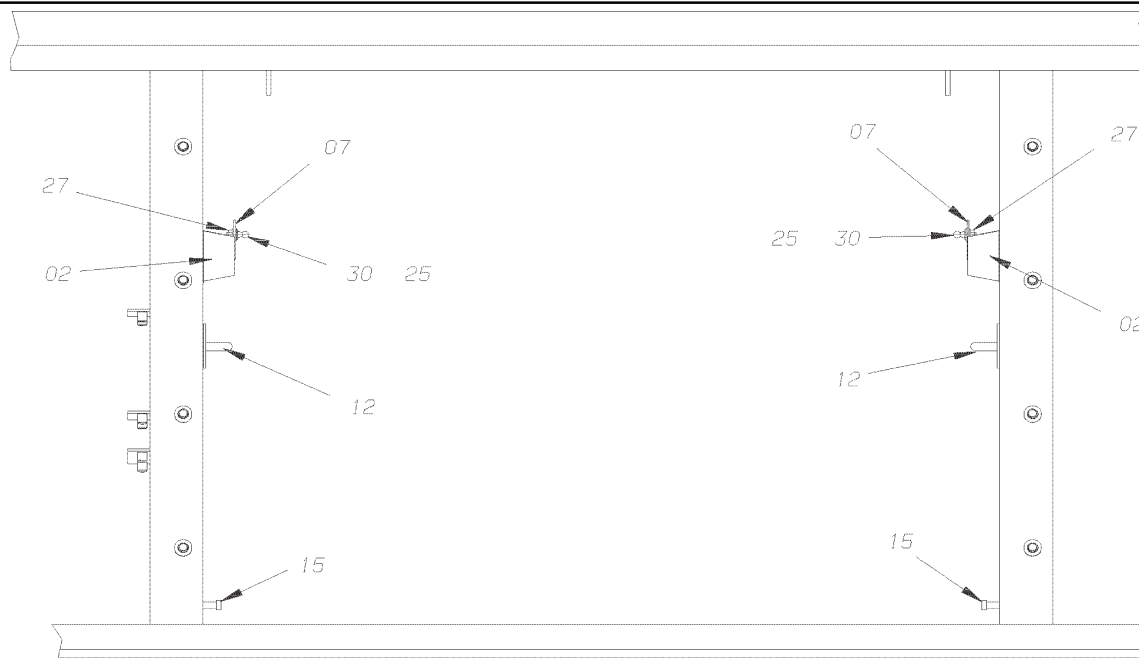

**Models: H4RE
LUGGAGE
DOOR
DOOR PANTOGRAPH INSTALLATION 1**

Key	PartNumber	Qty	Description	Comment

VIEW LOOKING INTO BAY COMPARTMENT