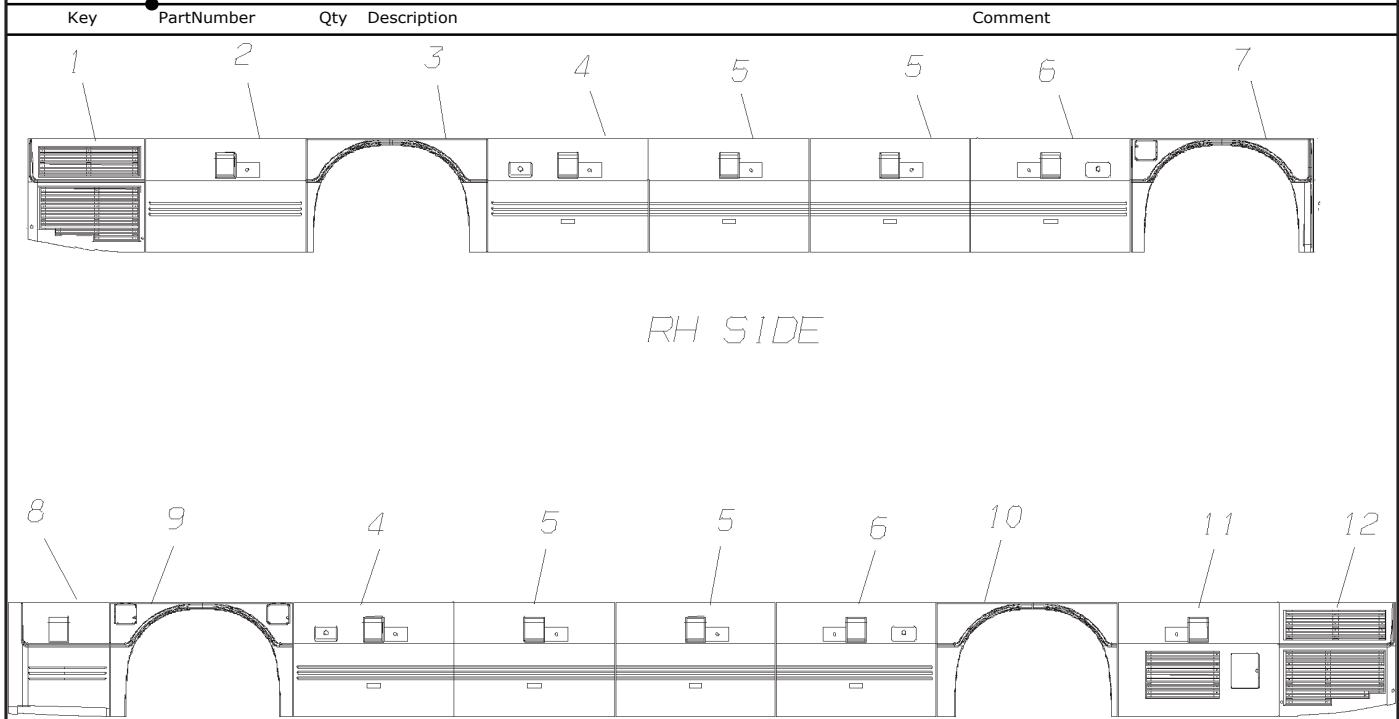

**Models: H4RE
LUGGAGE
DOORS AND EXTERIOR SIDE PANELS**

Key	PartNumber	Qty	Description	Comment
1	0039480		PANEL,DOOR,ENGINE ACCESS,RH REAR, H4RE	
2	0039491		PANEL ASSY,DOOR,BATTERY CMPT, H4RE	
3	0039494		COVER,WHEEL WELL,RH REAR, H4RE	
4	0039489		PANEL ASSY,DOOR,L/CMPT,RH REAR, H4RE	
5	0039490		PANEL ASSY,DOOR,L/CMPT,CENTER,LH/RH,	
6	0039488		PANEL ASSY,DOOR,L/CMPT,RH/LH, H4RE	
7	0039493		COVER,WHEEL WELL,RH FRT, H4RE	
8	0045295		PANEL ASSY,DOOR,L/CMPT,LH FRT	
9	0039495		COVER,WHEEL WELL,LH FRT, H4RE	
10	0039496		COVER,WHEEL WELL,LH REAR,H4RE	
11	0052860		PANEL ASSY,DOOR,OIL COOLER,H4RE	
12	0039481		PANEL,DOOR,ENGINE ACCESS,LH REAR, H4RE