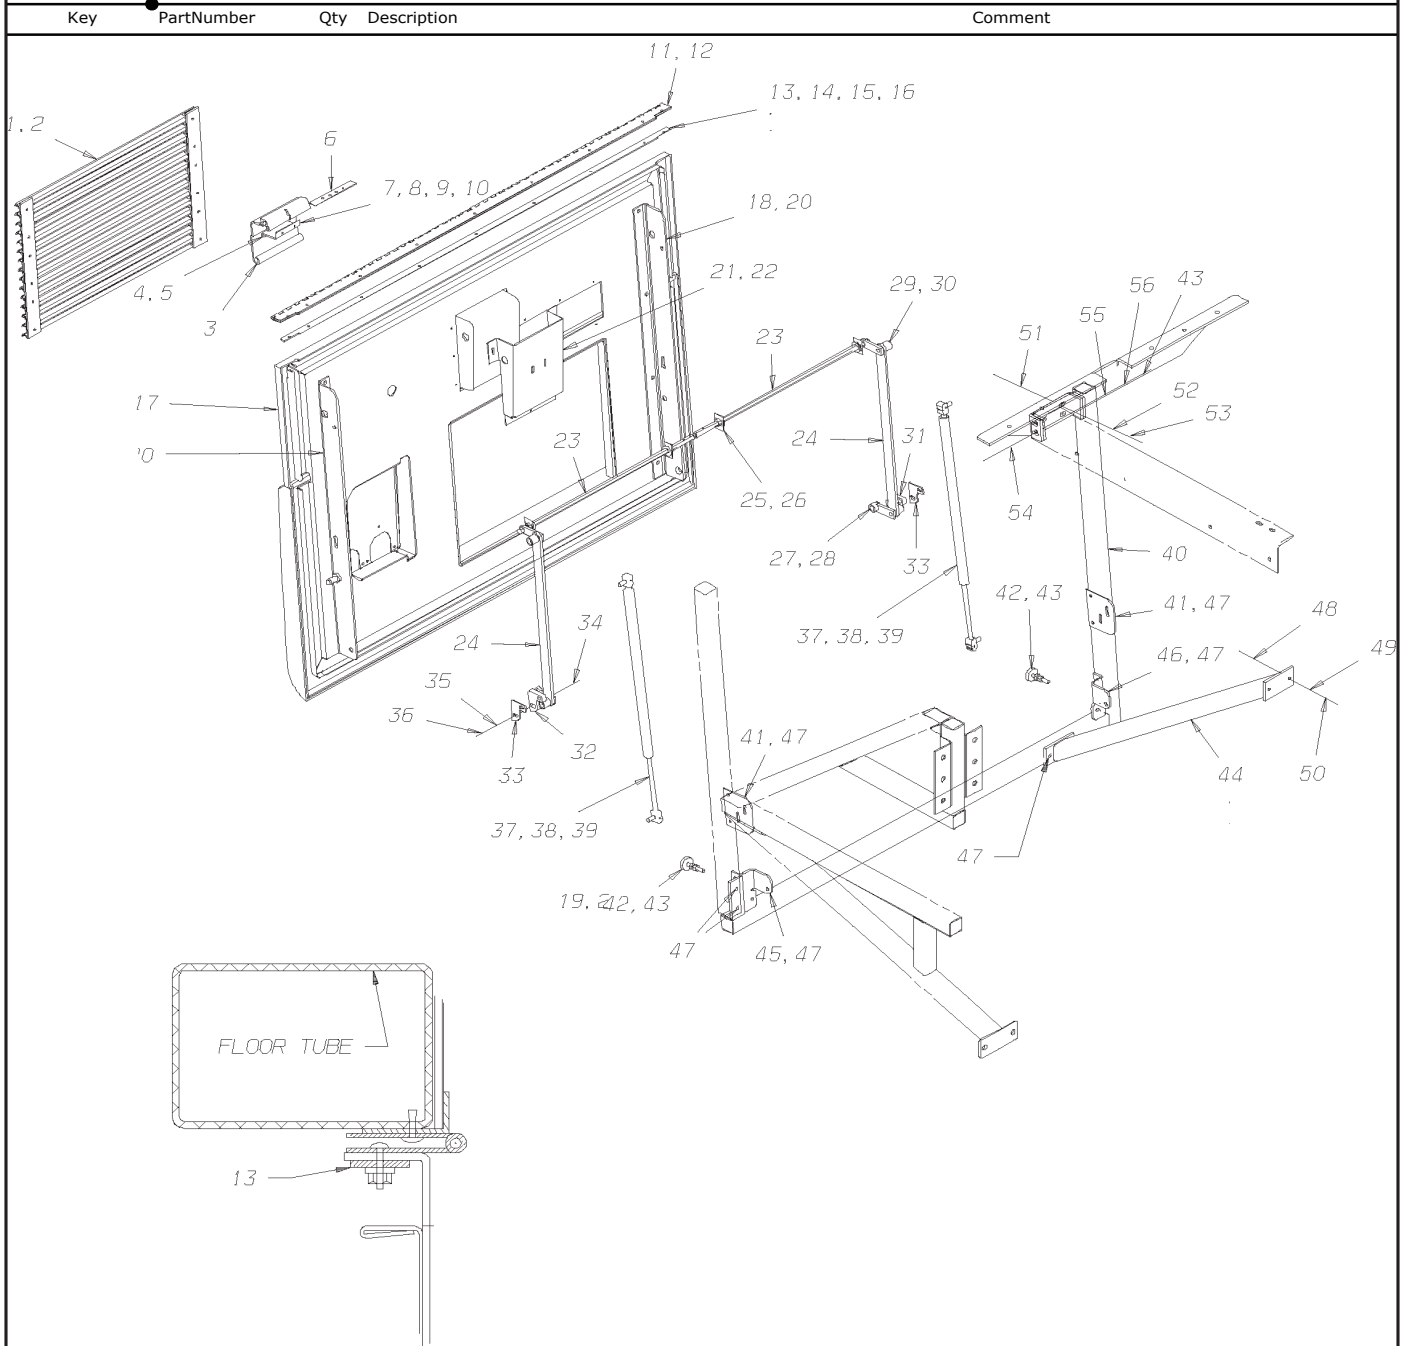

Models: **H4RE
BATTERY
DOOR**

SFAI / HINGE DETAIL

1	0043906	GRILLE ASSY, HYDRAULIC OIL COOLER, H4RE
2	3788049	4 RIVET, BLIND, ALUM, 3/16 DIA, W/ALUM M, 251