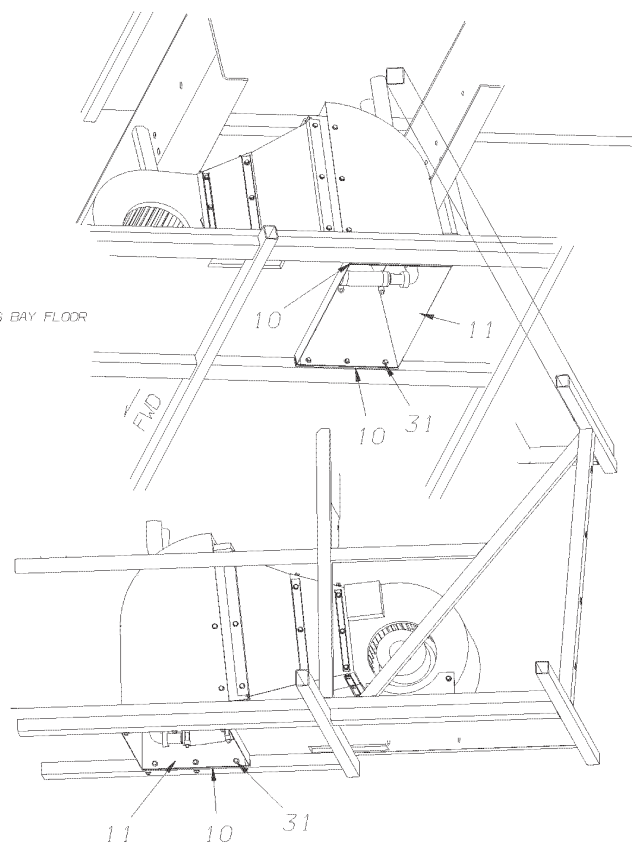

Models: **H4RE
GENERATOR RAIDATOR
INVERTER INSTALLATION
FIVE OF 9**

Key	PartNumber	Qty	Description	Comment