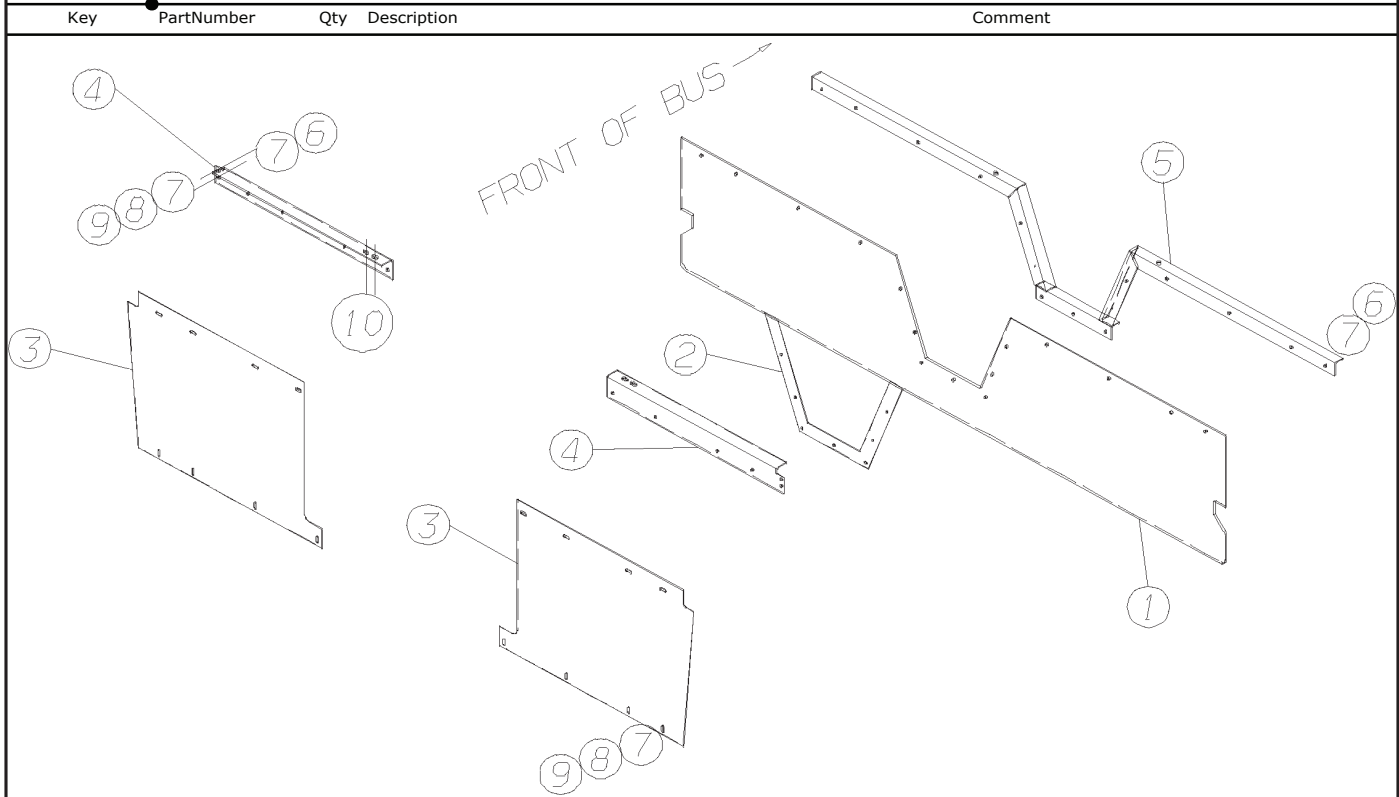

Models: **H4RE
MUDFLAPS
FULL WIDTH**

Key	PartNumber	Qty	Description	Comment
1	0045114		MUD FLAP,FULL WIDTH,31 X 20 X 92,RUBBER	
2	0045115		PLATE,BACKING,REAR MUD FLAP, H4RE	
3	0045116	2	PANEL,EXTENSION,REAR MUD FLAP, H4RE	
4	0045117	2	ANGLE,MTG,REAR MUD FLAP, H4RE	
5	0017608		ANGLE ASSY,FULL WIDTH MUDFLAP SUPT,	
6	0610725		CAPSCREW,HEX HD,5/16-18X1 1/4,GR8,	
7	2001048		WASHER,FLAT,11/32 X 11/16 X 1/16,YEL	
8	2001188		LOCK WASHER, SPLIT RING, 5/16, MED, YEL ZN	
9	1480433		NUT, HEX HD,5/16-18, FLG PRVG TORQ, GR F,	
10	1447796		SCREW,5/16-18 X 1-1/4,C,HEX HD,YEL ZN