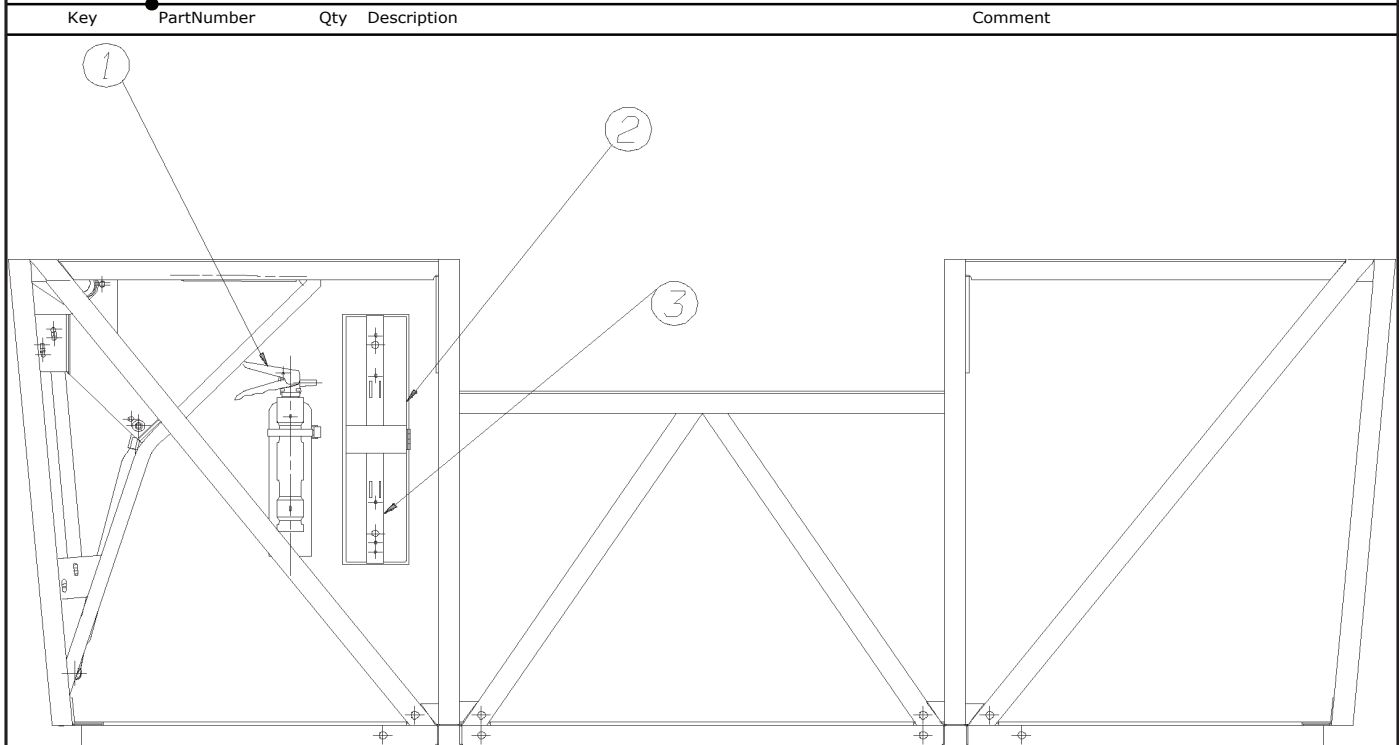

Models: **H4RE
FIRE EXTINGUISHER & TRIANGULAR WARNING KIT**

Key	PartNumber	Qty	Description	Comment
1	0845040		EXTINGUISHER,FIRE,1A 10BC,2.5#	
2	1748326		WARNING KIT,TRIANGULAR,W/O BRACKET	
3	1748318		BRACKET,TRIANGLE WARNING DEVICE,JAMES	
NI	0033267	9	RIVET,BLIND,STEEL,3/16DIA,W/ST M,.626-.750	
NI	3747045	2	SCREW,SM,PH,PN/HD,1/4 X 3/4,TYPE A,18-8 SS	
NI	1217686		NUT,NYLON,SQUARE,395014 DORMAN	
NI	0049926		MAT,FLOOR,LUGGAGE BAY,46 X 88.5,H4RE	
NI	0049927		MAT,FLOOR,LUGGAGE BAY,36 X 46,H4RE