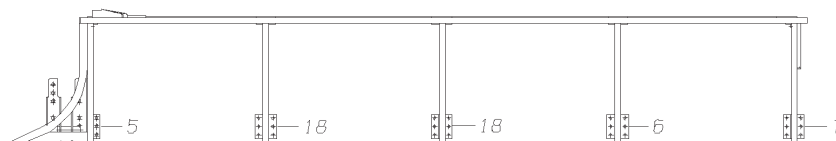

LONGITUDINAL TUBE INSTALLATION

FRONT

LUGGAGE BAY FLOOR CROSS TUBE INSTALLATION

DETAIL B

DETAIL A

INVERTED RIGHT HAND SIDE VIEW

FRONT

**Models: H4RE  
LUGGAGE  
INSTALLATION**