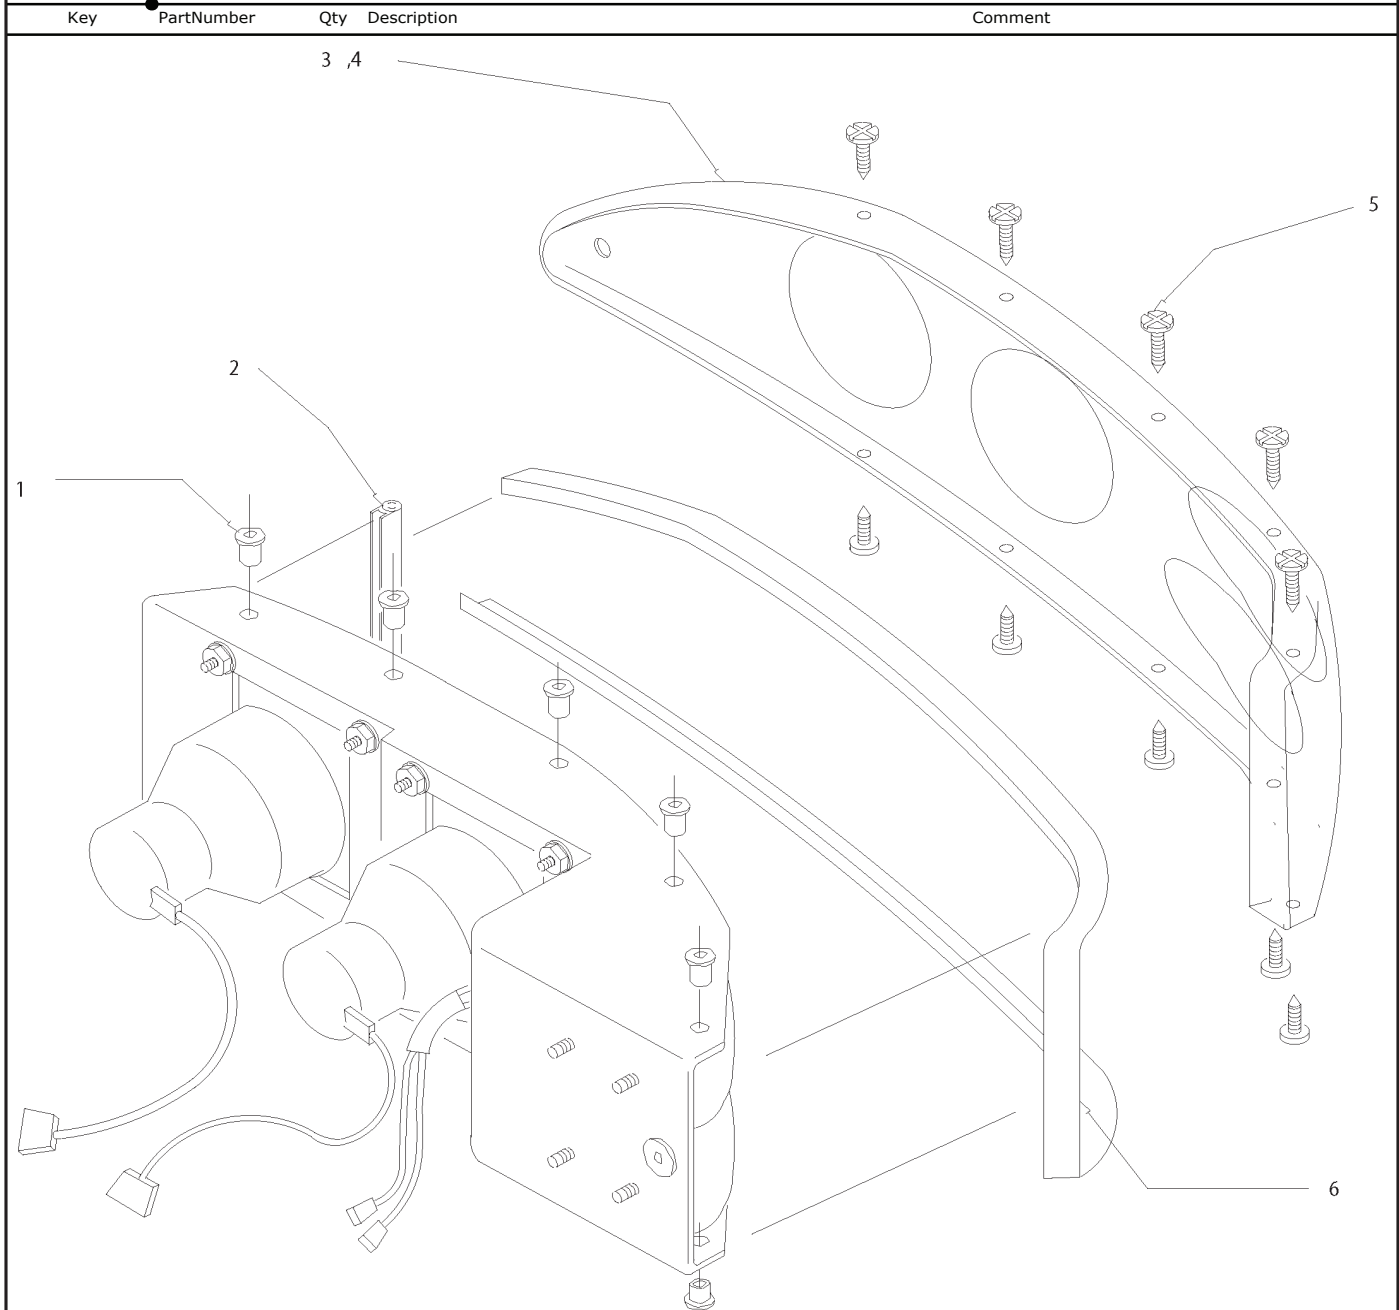

Models: H4RE, M4RE
HEADLIGHTS
BSN: From BSN 1/30/02 H4RE, 2/24/03 M4RE

Key	PartNumber	Qty	Description	Comment
1	0027250	1	PLATE, TAPPED, BRKT, HEADLAMP ASSY	
2	0023630	1	ANGLE, FASTENER, HEADLAMP ASSY	
3	1409788	2	SCREW, 1/4-20 X 3/4, D, HEX HD, YEL ZN DICH