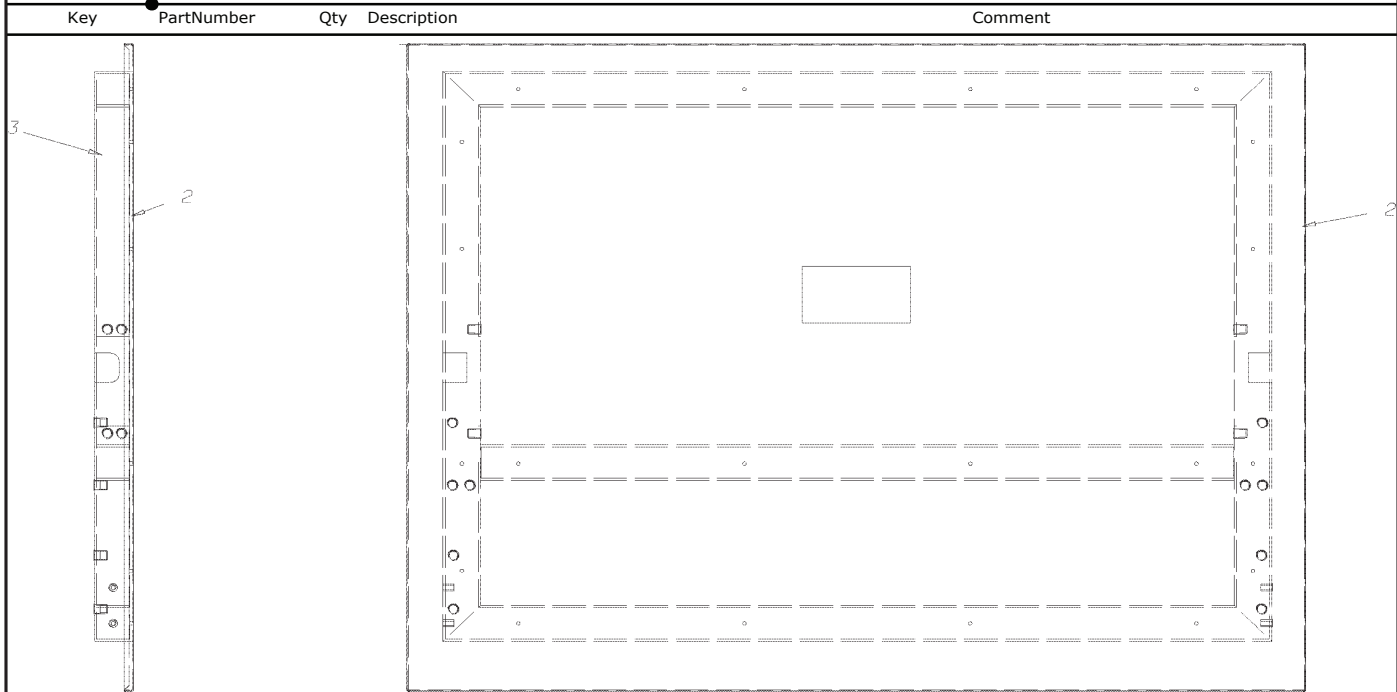

**Models: H4RE
LUGGAGE
DOOR
INSTALLATION, 48 INCH RH**

01	0094495		DOOR,ASSY,BAY,L/CMPT,48IN DR, 45H4RE	
02	0094298		PANEL,DOOR,OUTER,BAY,L/CMPT,48IN, 45H4RE	
03	0094384		FRAME,ASSY,DOOR,BAY,L/CMPT,48IN, 45H4RE