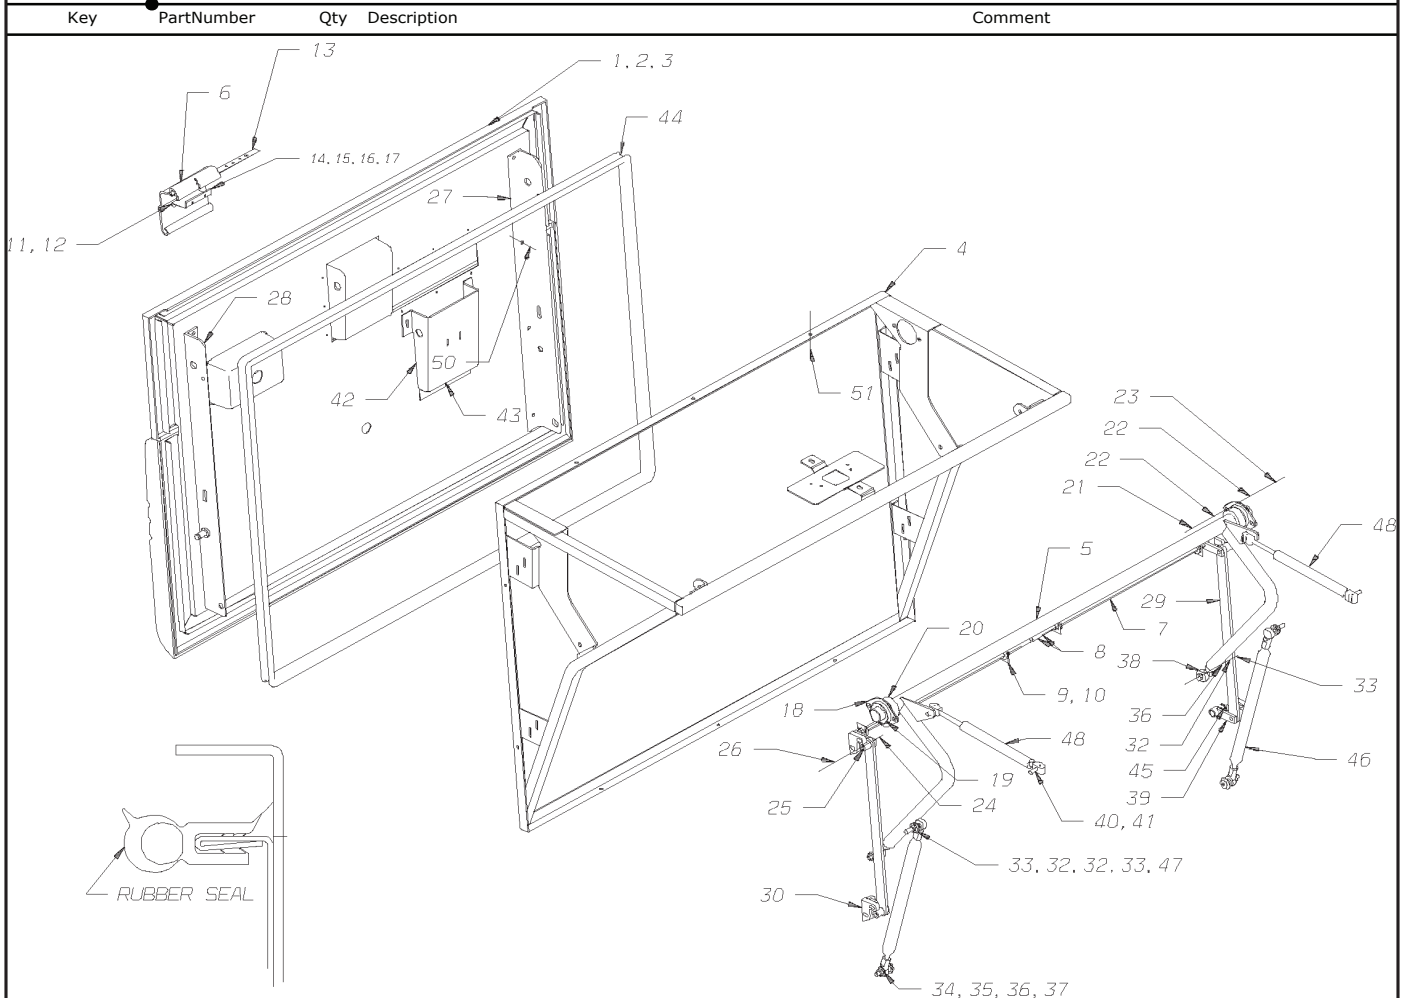

Models: **H4RE
LUGGAGE
DOOR
PANTOGRAPH**

Key	PartNumber	Qty	Description	Comment
1	0039488		PANEL ASSY,DOOR,L/CMPT,RH/LH, H4RE	
2	0039489		PANEL ASSY,DOOR,L/CMPT,RH REAR, H4RE	
3	0039490		PANEL ASSY,DOOR,L/CMPT,CENTER,LH/RH,	
4	0027904		FRAME ASSEMBLY,MTG,L/CMPT DOORS	
5	0034928		LINKAGE ASSY,L/CMPT DR,UPR LINK, H4RE	
6	0034929		HANDLE ASSY,LOCK,L/CMPT DR, H4RE	
7	0034932	2	ROD ASSY,L/CMPT DOOR LATCH, H4RE	
8	2204170	4	SCREW,SM,PH,PN/HD,8-32 X 3/8,TYPE T,ZN3	
9	3900172	4	BUSHING,NYLON,GUIDE,LOCK ROD,CMPT DR,89