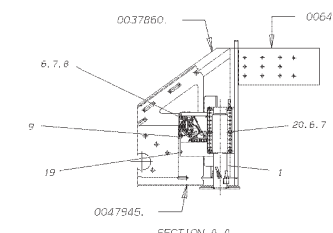

**Models: H4RE
LEVELING SYSTEM**

Key	PartNumber	Qty	Description	Comment

1	0052586		LEVELING SYSTEM,QUADRA,QE2-38	
2	0060857	2	BRACKET ASSY,MTG,REAR,LEVELING JACK,	
3	0060847		CHANNEL,REINF,REAR,LEVLING JACK, 3800	
4	0060839		CROSSMEMBER,REAR,LEVELING JACK, 3800	
5	0801928	12	CAPSCREW,HEX HD,7/16-14X1 1/2,GR8,	
6	0997080	34	NUT,HEX HD,7/16-14,LOCKING,GR 8,CADMIUM	
7	0997072	68	WASHER,FLAT,15/32 X 15/16 X 5/64,HDN,