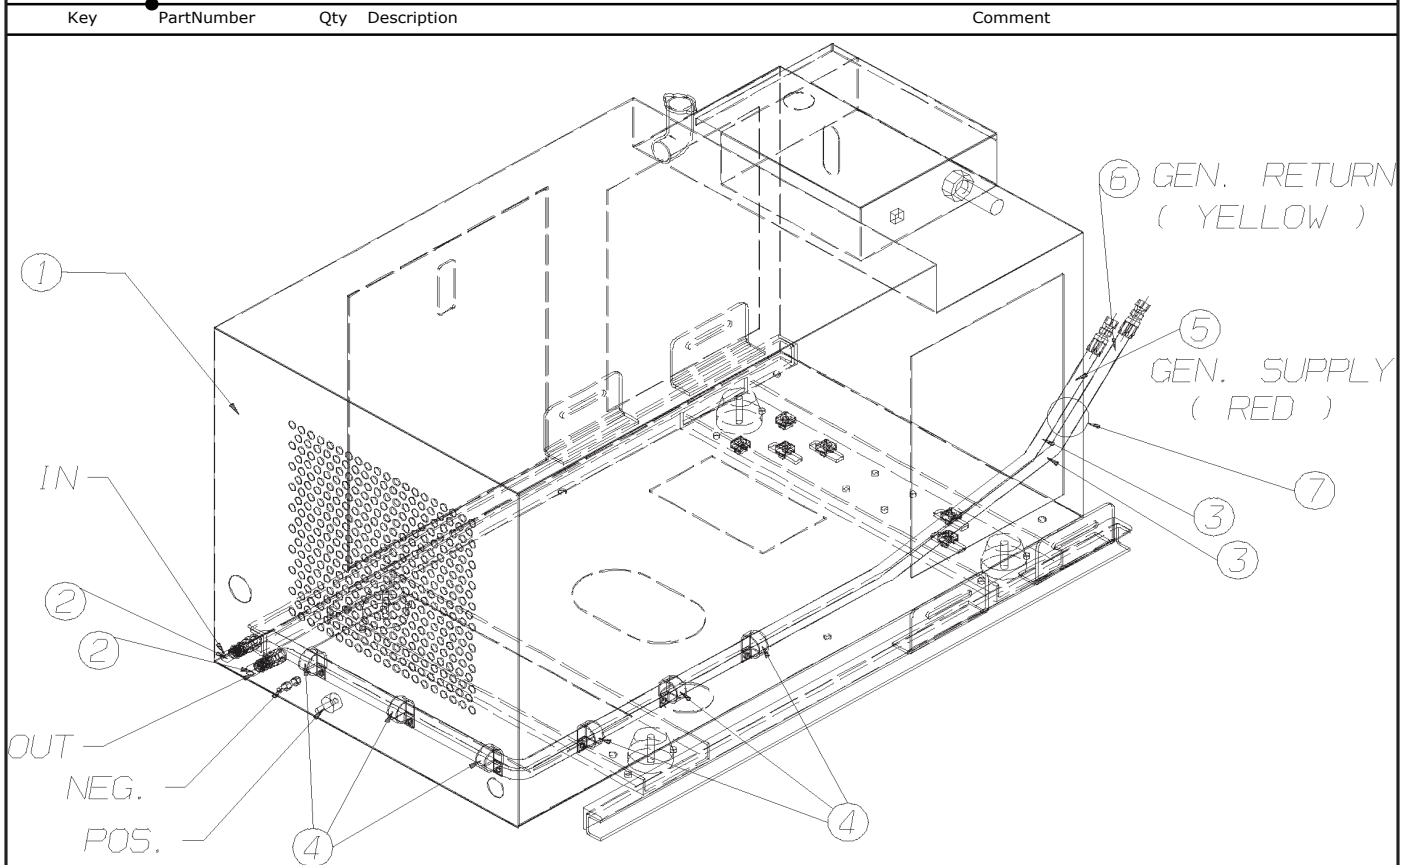

Models: **H4RE
GENERATOR ASSY, 12KW, POWER TECH**

Key	PartNumber	Qty	Description	Comment
1	0038161		GENERATOR,12 KW,POWER TECH,QUIET BOX,	
2	1024843	2	FITTING,ELBOW,90DEG,1/4MPT X 3/8 37 DEG	
3	3889417	2	HOSE ASSY,FUEL LINE,FEM SWIV X .312 ID X	
4	0948141	6	CLAMP,LOOP,1.312	
5	2249357		TAPE,ELECTRICAL MARKING RED	
6	2249365		TAPE,ELECTRICAL MARKING,YELLOW	
7	0599704		TIE, CABLE, NYLON