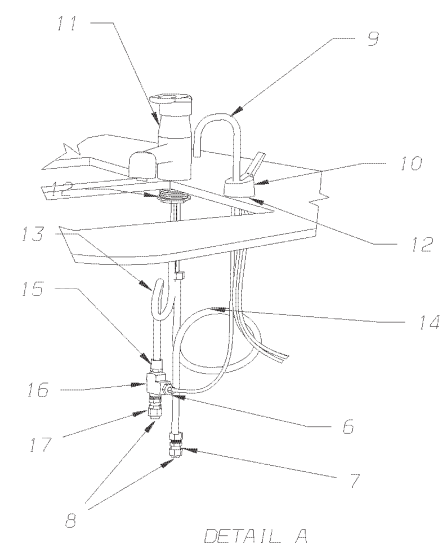

**Models: H4RE
PLUMBING FOR FRESH WATER**

Key	PartNumber	Qty	Description	Comment