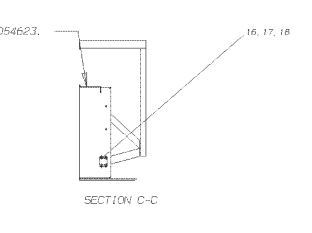

**Models: H4RE
LEVELING SYSTEM**

Key	PartNumber	Qty	Description	Comment

1	0052586		LEVELING SYSTEM,QUADRA,QE2-38	
2	0060857	2	BRACKET ASSY,MTG,REAR,LEVELING JACK,	
3	0060847		CHANNEL,REINF,REAR,LEVLING JACK, 3800	
4	0060839		CROSSMEMBER,REAR,LEVELING JACK, 3800	
5	0801928	12	CAPSCREW,HEX HD,7/16-14X1 1/2,GR8,	
6	0997080	34	NUT,HEX HD,7/16-14,LOCKING,GR 8,CADMIUM	
7	0997072	68	WASHER,FLAT,15/32 X 15/16 X 5/64,HDN,