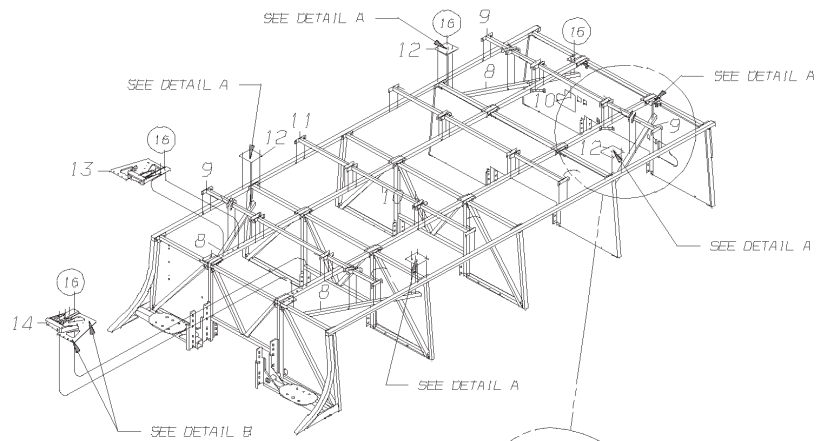

LUGGAGE BAY FLOOR CROSS TUBE INSTALLATION

DETAIL B