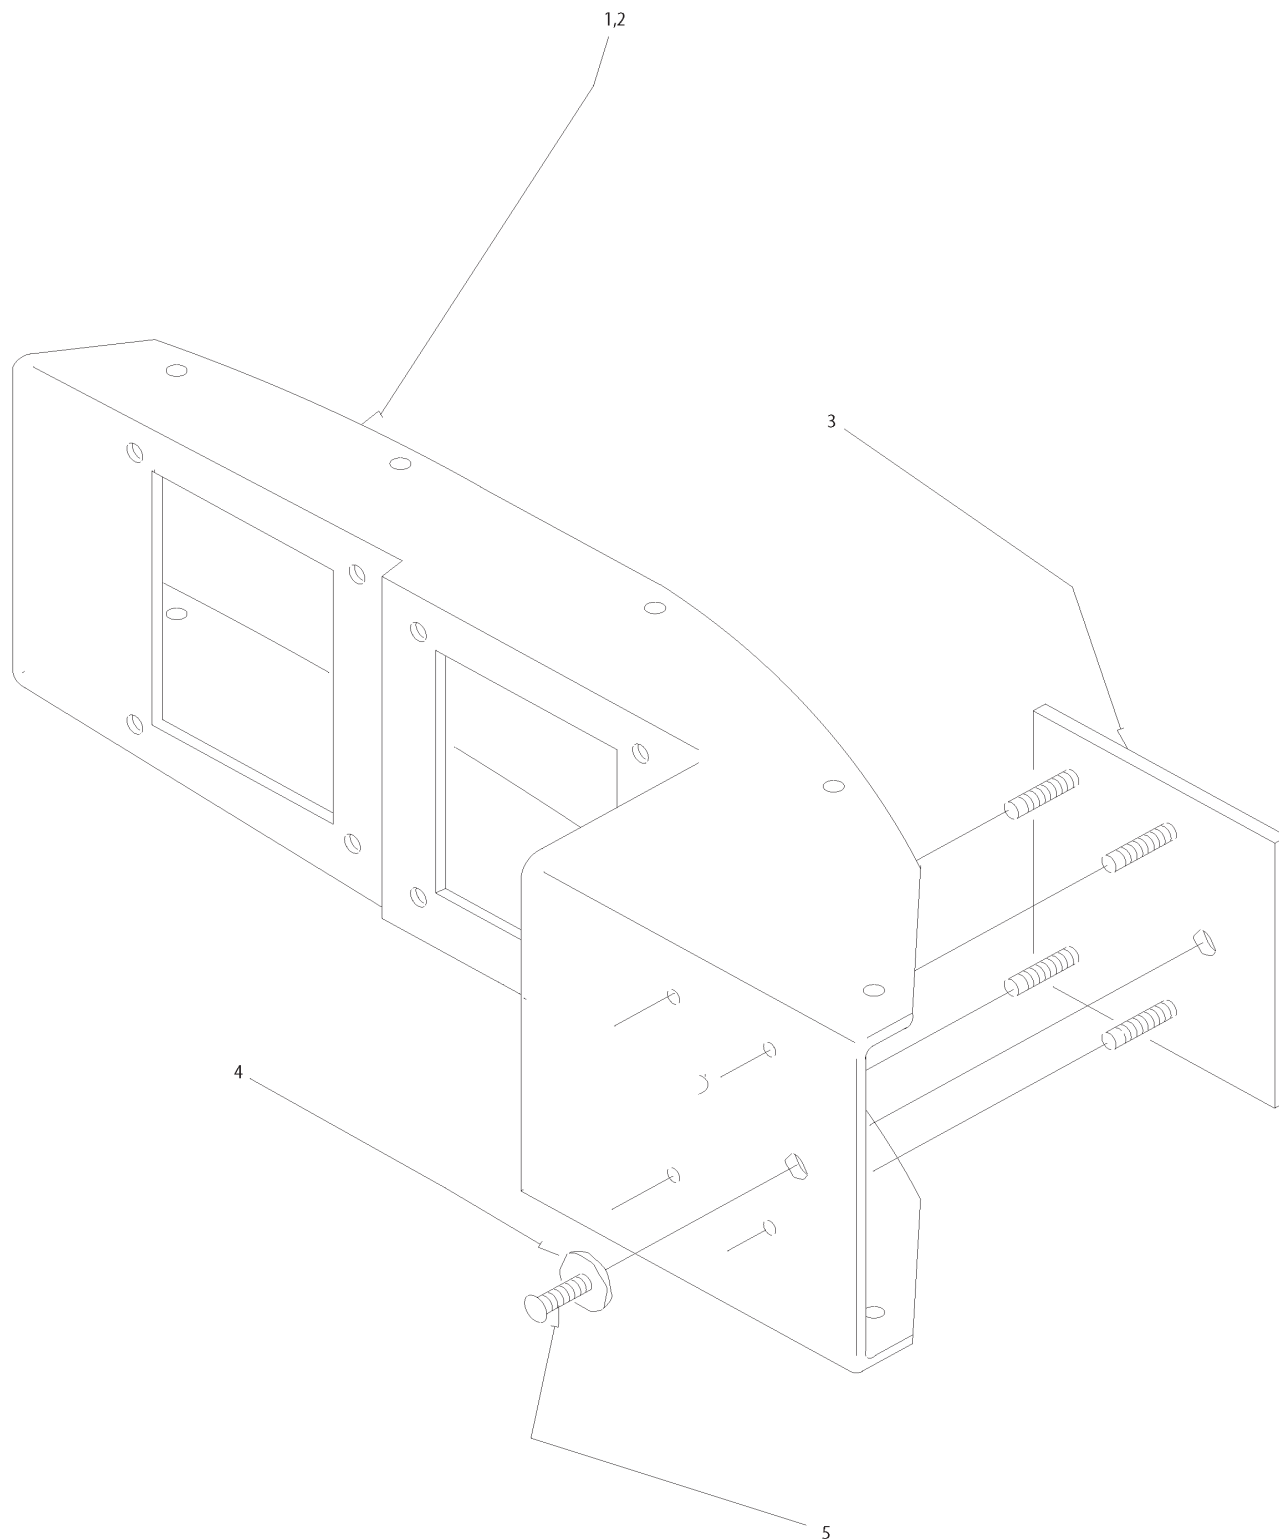

Models: H4RE, M4RE
HEADLIGHTS
With: 2001 LX
BSN: From BSN 1/30/02 H4RE, 2/24/03 M4RE

Key	PartNumber	Qty	Description	Comment