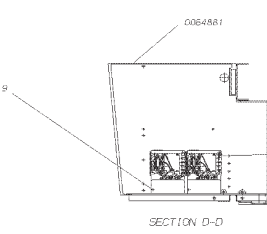

**Models: H4RE
LEVELING SYSTEM**

Key	PartNumber	Qty	Description	Comment

1	0052586		LEVELING SYSTEM,QUADRA,QE2-38	
2	0060857	2	BRACKET ASSY,MTG,REAR,LEVELING JACK,	
3	0060847		CHANNEL,REINF,REAR,LEVLING JACK, 3800	
4	0060839		CROSSMEMBER,REAR,LEVELING JACK, 3800	
5	0801928	12	CAPSCREW,HEX HD,7/16-14X1 1/2,GR8,	
6	0997080	34	NUT,HEX HD,7/16-14,LOCKING,GR 8,CADMIUM	
7	0997072	68	WASHER,FLAT,15/32 X 15/16 X 5/64,HDN,