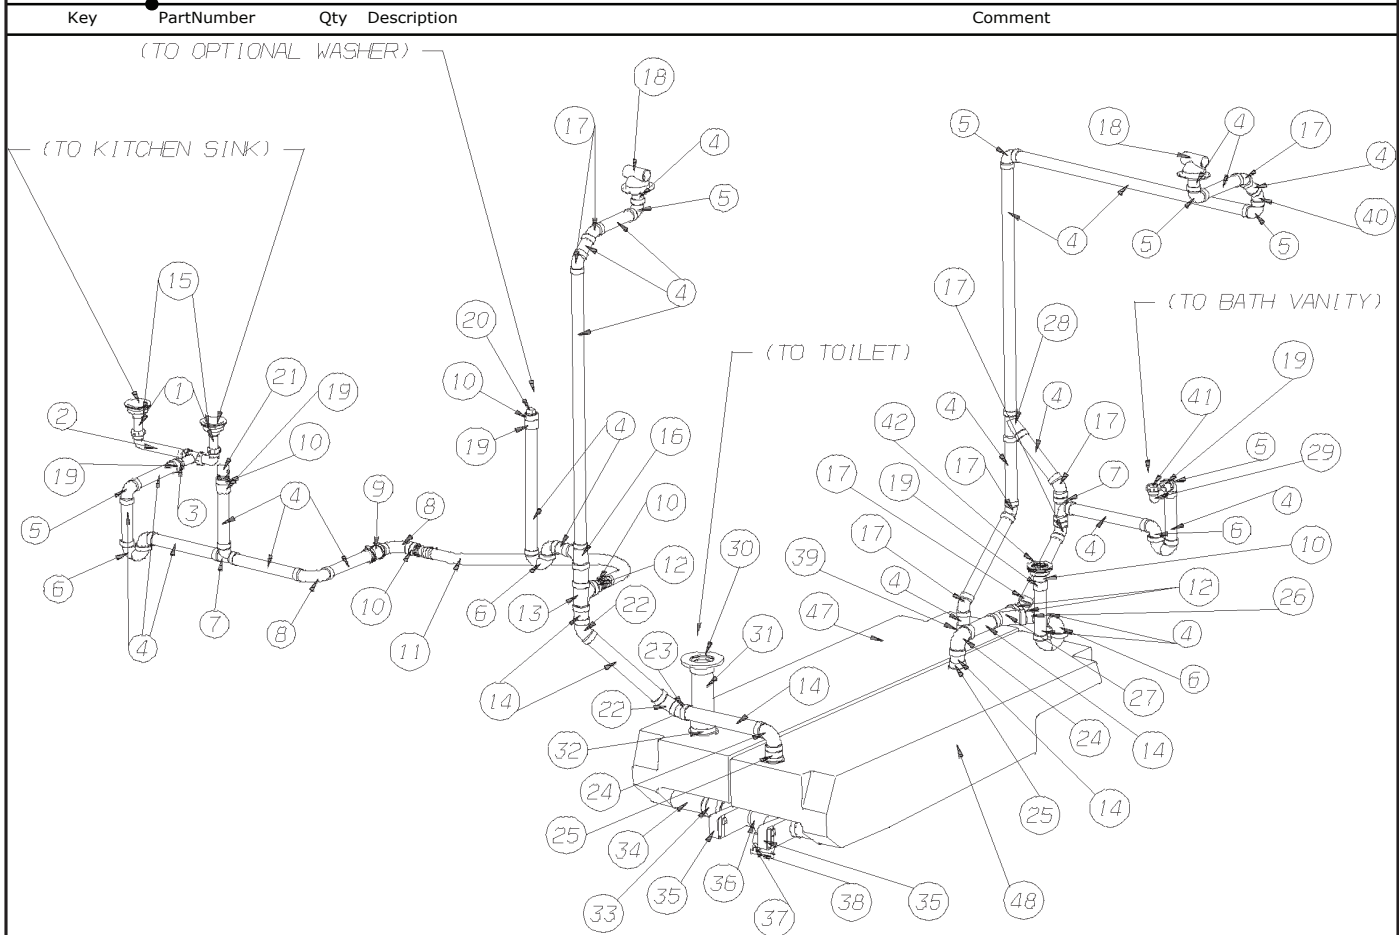

Models: H4RE
PLUMBING, DRAINAGE
With: STD

Key	PartNumber	Qty	Description	Comment
1	3903697	2	TAILPIECE,PVC,DWV,FLANGED,SINK,KITCHEN,4	
2	3796398		CONTINUOUS WASTE,CENTER OUTLET,21IN	
3	0044117	2	ADAPTER,PVC,DWV,TRAP,1.5 SPIG X SJ	
4	0045344	2	PIPE,PVC,DWV,1.5 ID X 20 FEET	
5	0044059	5	ELBOW,PVC,DWV,90DEG,1.5HUB X HUB	
6	0044104	4	TRAP,P,PVC,DWV,1.5 HUBXBUB,W/UNION JT	
7	0043981	2	TEE,PVC,DWV,SANITARY,1.5 HUBXHUBXHUB	
8	0043924	2	ELBOW,PVC,DWV,90 DEG,1.5HUB X HUB,LG	
9	4661302		COUPLING,FLEXIBLE PIPE,FERNCO,1-1/2 FP	
10	0043942	5	ADAPTER,PVC,DWV,1.5 SPIG X FIPT