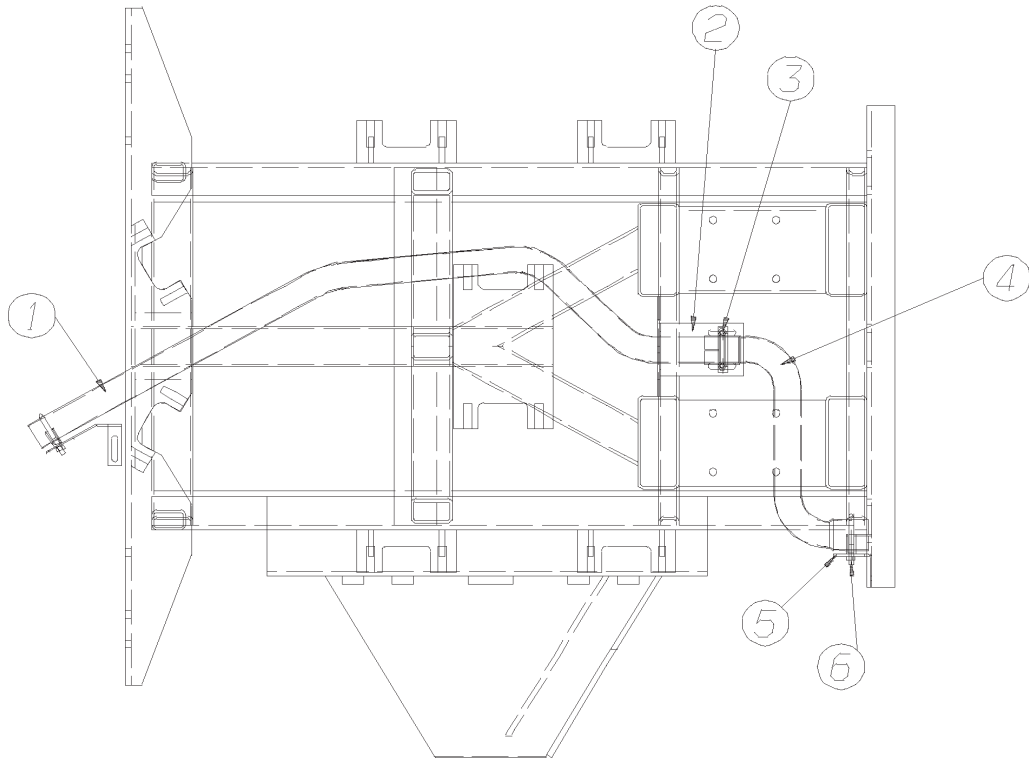

Models: **H4RE**
GENERATOR EXHAUST, SUSPENSION

Key	PartNumber	Qty	Description	Comment

FRONT SUSPENSION VIEWED FROM UNDER COACH

ONLY MAIN SUSPENSION SHOWN FOR CLARITY

**Models: H4RE
GENERATOR EXHAUST, SUSPENSION**

Key	PartNumber	Qty	Description	Comment
1	0041932		PIPE,EXH,GEN,TRANSITION FROM MUFFLER,	
2	0042731		BRACKET,MTG,CLAMP,EXH,MUFFLER,REAR,H4RE	
3	3732930		CLAMP,MUFFLER,2IN	
4	0038354		PIPE,EXH,GEN,MUFFLER REPLACEMENT,H4RE	
5	0042732		BRACKET,MTG,CLAMP,EXH,MUFFLER,FRONT,	
6	3734704		CLAMP,MUFFLER,2 1/4IN	
NI	2260834	4	CAPSCREW,HEX,3/8-16 X 1,GR 5,ZN3	
NI	2260677	4	NUT,HEX,3/8-16,ZN3	
NI	3748688	8	WASHER,FLAT,TYPE B,REGULAR,3/8,304 SS	
NI	3840923	4	WASHER,LOCK,HELICAL SPRING,3/8,ZN3