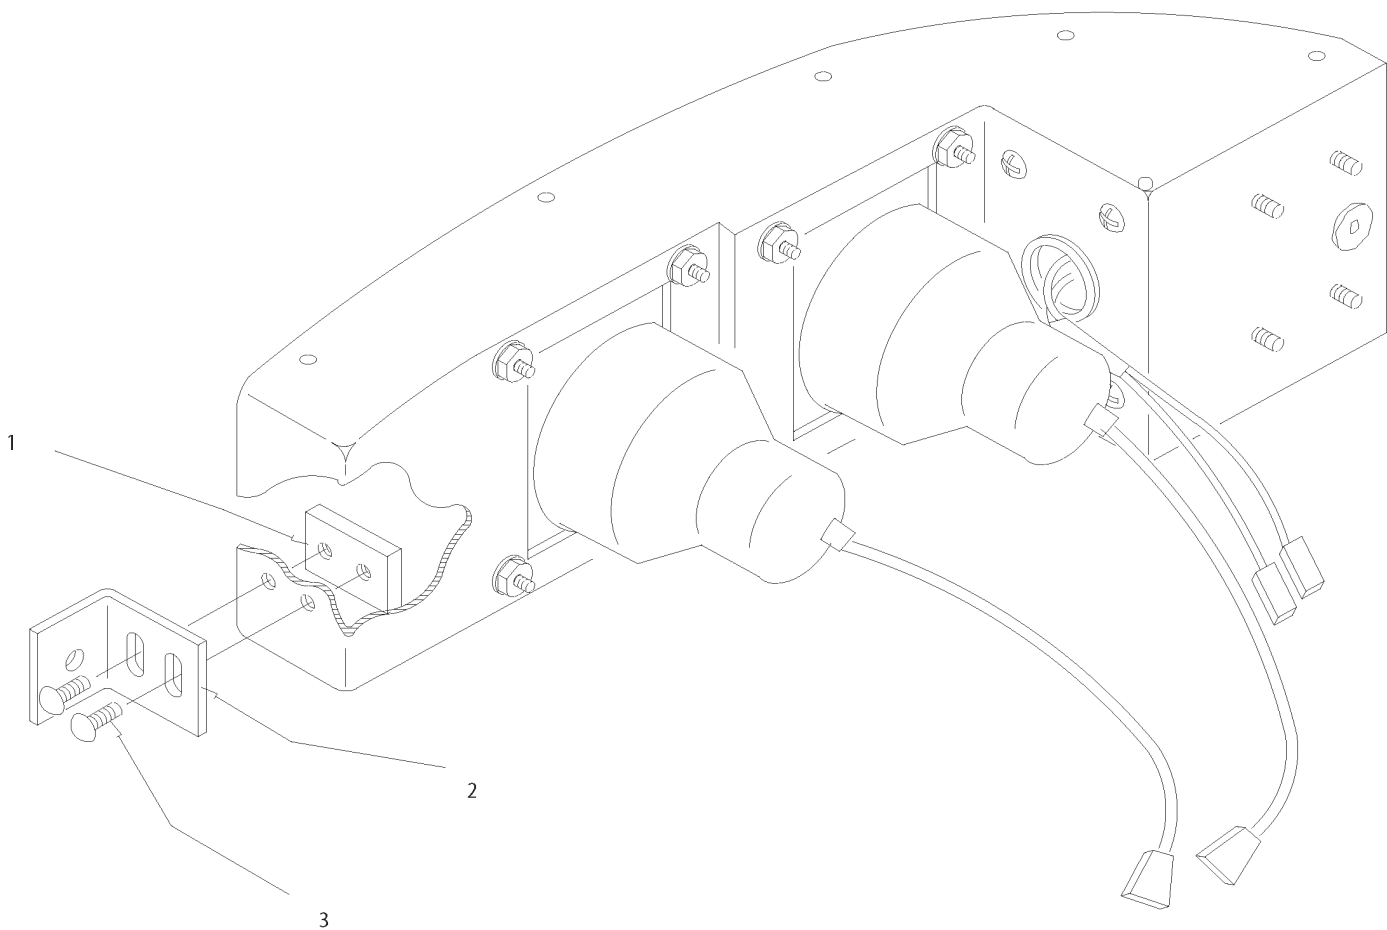

**Models: H4RE, M4RE
HEADLIGHTS**
BSN: From BSN 1/30/02 H4RE, 2/24/03 M4RE

Key	PartNumber	Qty	Description	Comment

1	1315118	10	WELLNUT Q-1032, .377 X 5/8	
2	0006046	1	TRIM, VINYL, BLACK, SIDE BULB SEAL	
3	0023441	1	LENS, HEADLAMP, LH, 2001 LX	
4	0023443	1	LENS, HEADLAMP, RH, 2001 LX	
5	0091507	10	SCREW, MACHINE, 10-32X3/4, PANHD, SS, BLK	
6	0028293	1	SEAL, RUBBER, HEADLAMP, RUBATEX, 62"L,