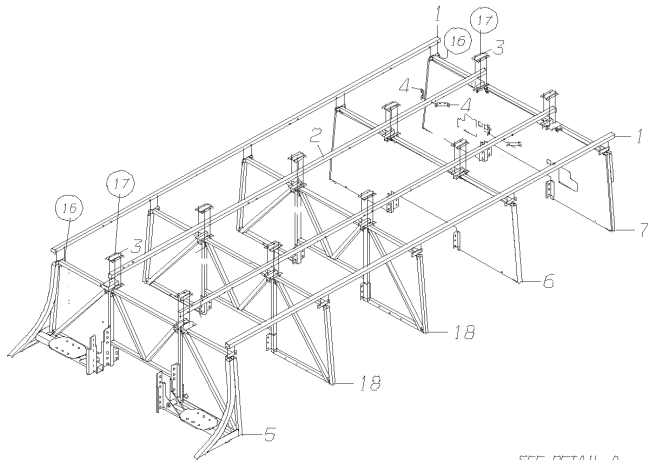

Models: **H4RE
LUGGAGE
INSTALLATION**

Key	PartNumber	Qty	Description	Comment

LONGITUDINAL TUBE INSTALLATION

FRONT