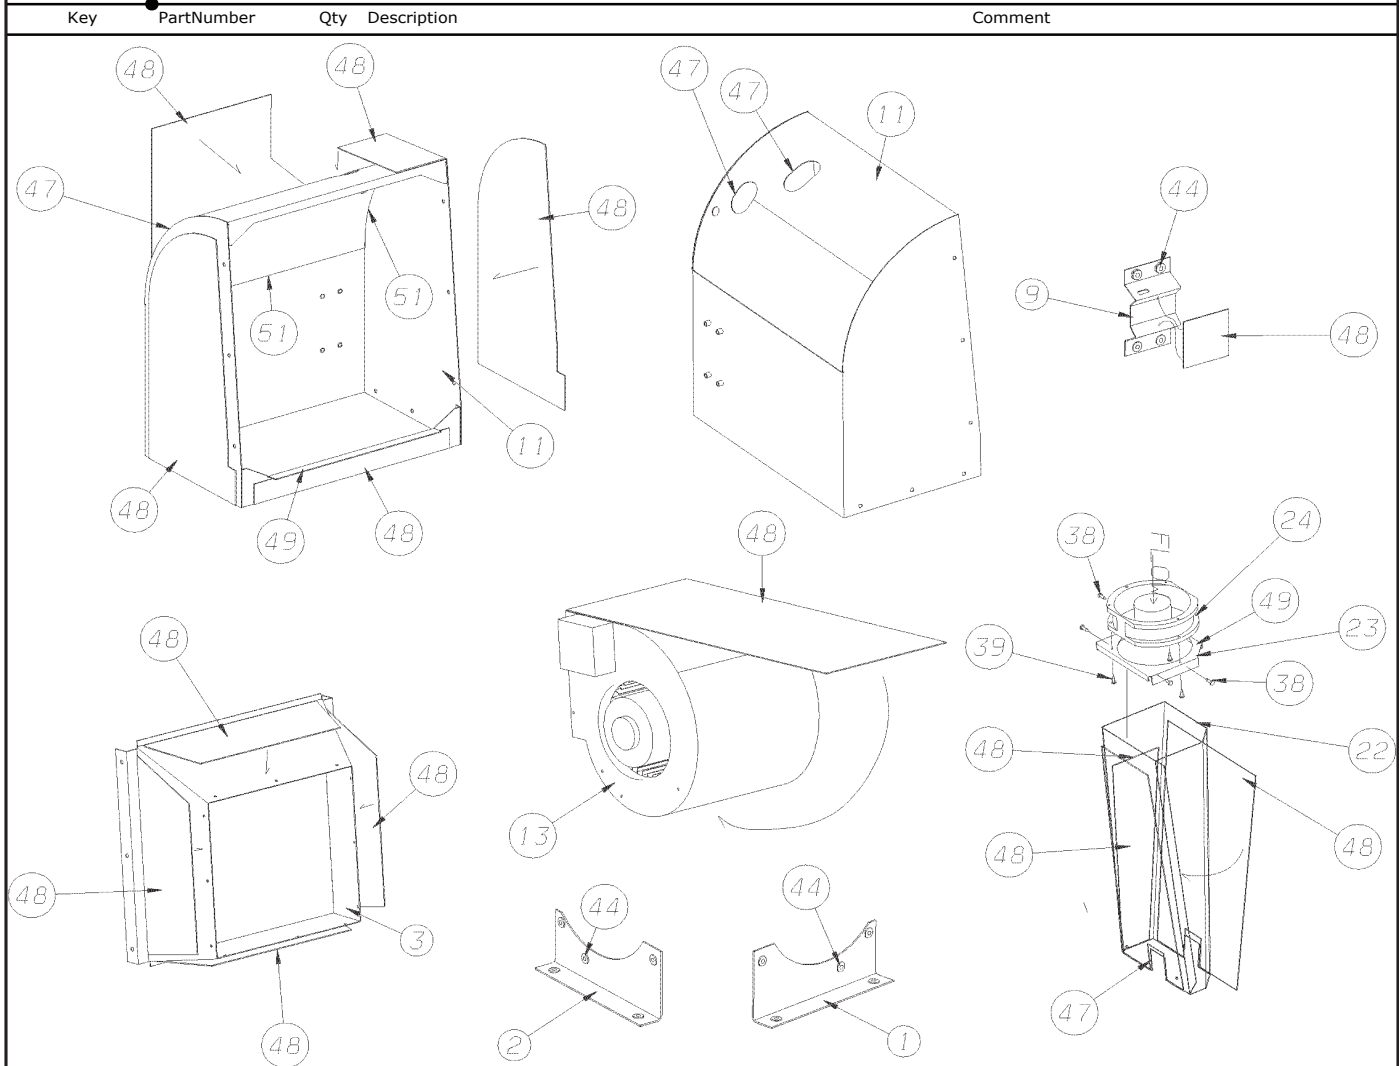

Models: **H4RE
GENERATOR RAIDATOR
INVERTER INSTALLATION
ONE OF 9**

Key	PartNumber	Qty	Description	Comment
1	0080018		BRACKET,BLOWER,RADIATOR,R/H,GEN, 45H4RE	
2	0080019		BRACKET,BLOWER,RADIATOR,L/H,GEN, 45H4RE	
3	0080020		RADIATOR,BLOWER,BOOT,GEN, 45H4RE	
9	0080324		BRACKET,MOUNTING,BOOSTER PUMP,	
11	0080032		SHROUD,RADIATOR,DIVERTER,GEN,ASSY,	
13	0080099		BLOWER,RADIATOR,ASSEMBLY, 45H4RE	
22	0080064		DUCT,EXHAUST,INVERTER, 45H4RE	
23	0080062		DUCT,EXHAUST,CAP,INVERTER, 45H4RE