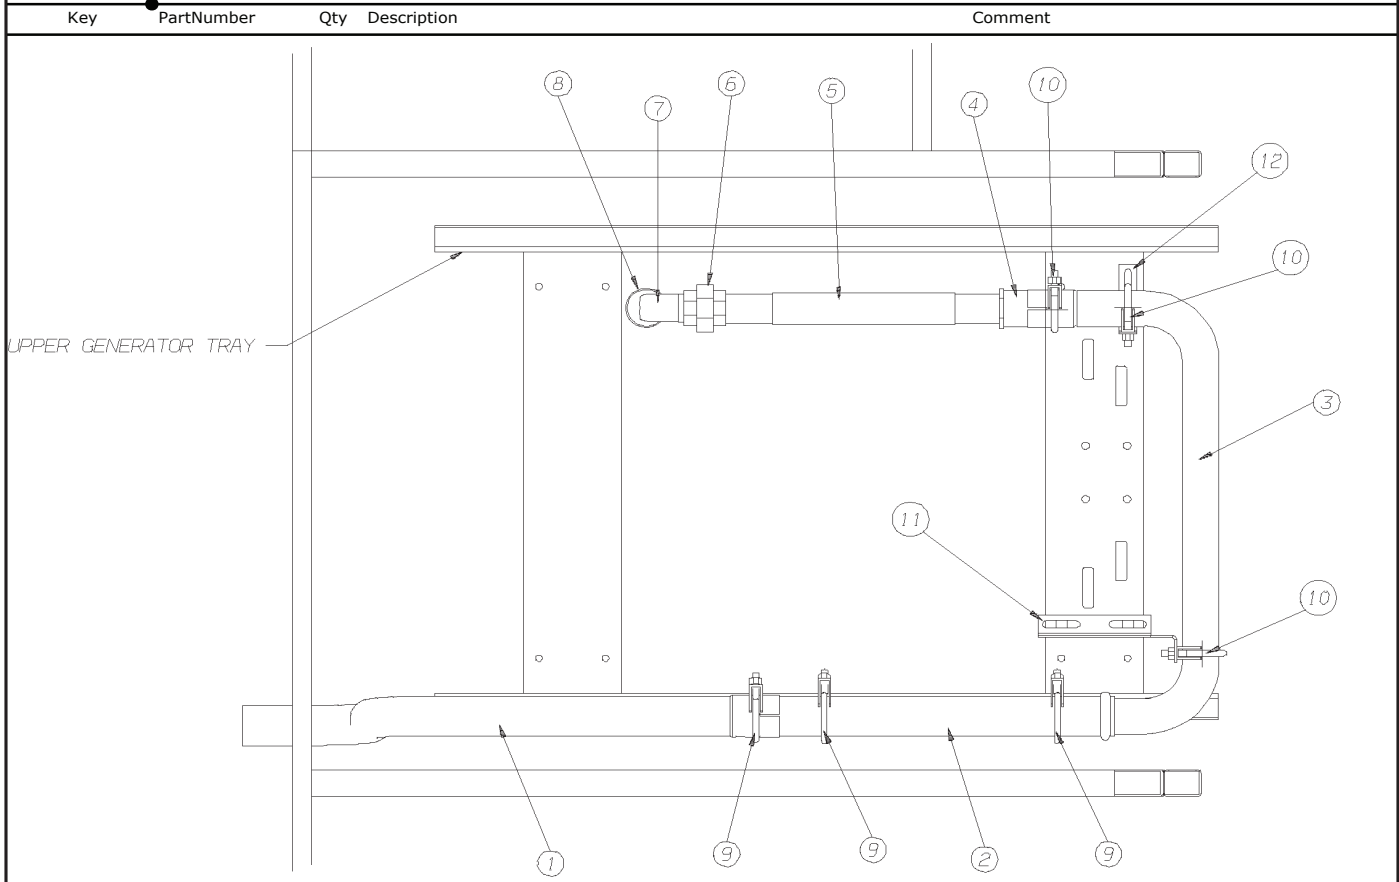

Models: **H4RE
GENERATOR EXHAUST, FRONT**

FRONT BASKET AND GENERATOR AREA VIEWED FROM UNDER COACH

1	0041501		PIPE,EXH,GEN,SLIP,TO MUFFLER,H4RE	
2	3928801		PIPE,CONN,EXHAUST,GEN,2.25OD FEM,90WB,	
3	0041500		PIPE,EXH,GEN,FRT,H4RE	
4	6096119		PIPE,CONNECTOR,EXHAUST,AQUA-HOT,1998	
5	0041503		PIPE,EXH,FLEX,1.25 BIIP X 15.80 LONG,H4RE	
6	2248672		FITTING,UNION,PIPE,1 1/4,BLK IRON	
7	1862564		ELBOW,STREET,1 1/4 PIPE,BLK IRON	
8	6078521		NIPPLE,PIPE,1-1/4 X 3 LONG,BIP	
9	3734704	3	CLAMP,MUFFLER,2 1/4IN