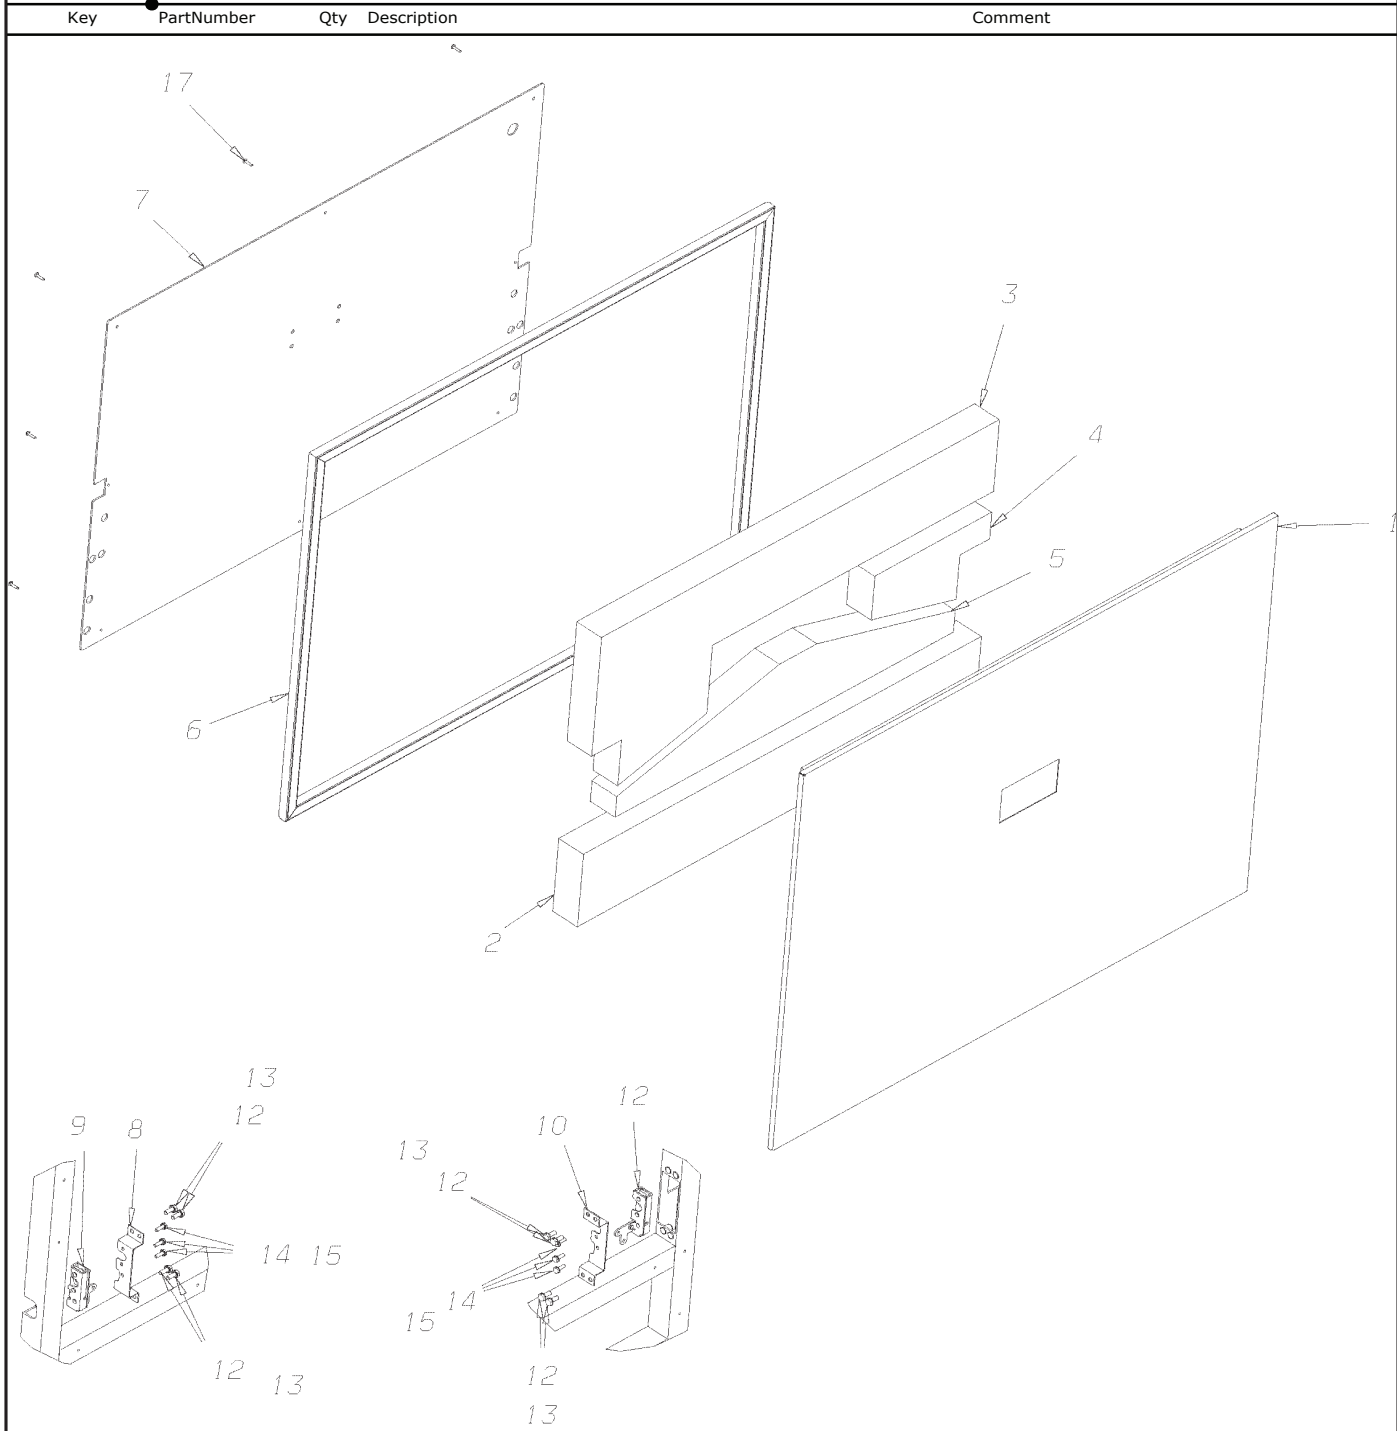

**Models: H4RE
LUGGAGE
DOOR
48 INCH RH**

Key	PartNumber	Qty	Description	Comment
1	0094495		DOOR,ASSY,BAY,L/CMPT,48IN DR, 45H4RE	
2	0076324		PANEL,INSL,POLYFIBER,48IN DR,BTM, 45H4RE