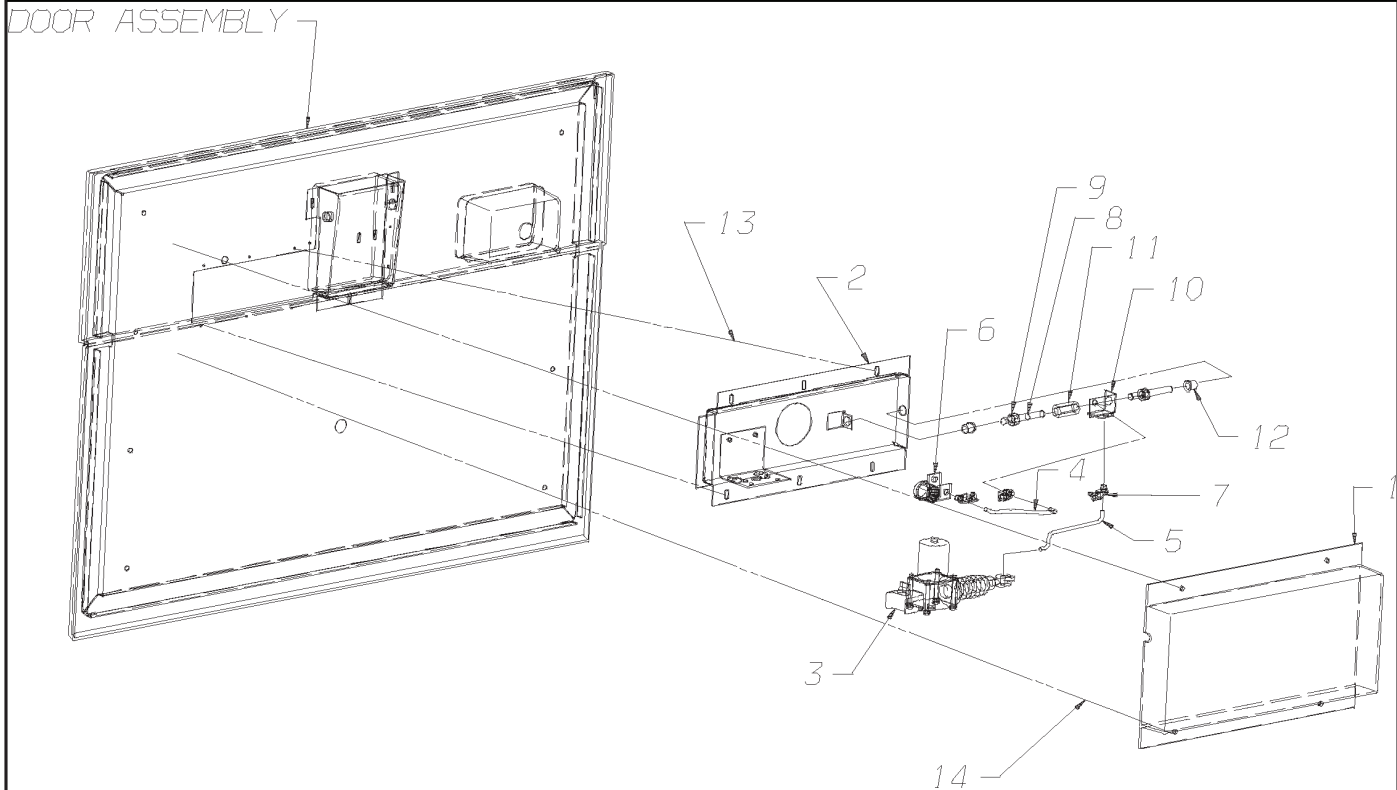

Models: **H4RE
LUGGAGE
DOOR
PANTOGRAPH**

Key	PartNumber	Qty	Description	Comment

1	0043653		COVER,ELECT LOCK OPENING,L/CMPT DR, H4RE	
2	0044152		BRACKET ASSY,MOUNTING ELECT LOCK, H4RE	
3	2271914		ACTUATOR,ELECTRICAL,ENTRANCE DOOR LOCK	
4	0043898		ROD,ATTCH,KEY LOCK,ELECTRIC LOCK, H4RE	KEY LOCK, ELECTRIC LOCK
5	0043915		ROD,ATTACH,SOLENOID,ELECTRIC LOCK, H4RE	
6	0045663		KIT,LOCK,SIDE COMPARTMENTS, H4RE	
7	1989748	3	CLIP,ROD END	
8	1978840	2	ROD,PLUNGER,ELECTRIC LOCK, W4RE	
9	0971978	2	NUT,HEX HD,5/16,YELLOW DICHROMATE	
10	0043894		BRACKET,MOUNTING,ELECTRIC LOCK SLIDE,	
11	0028228		NUT,COUPLING,ZINC,5/16-24