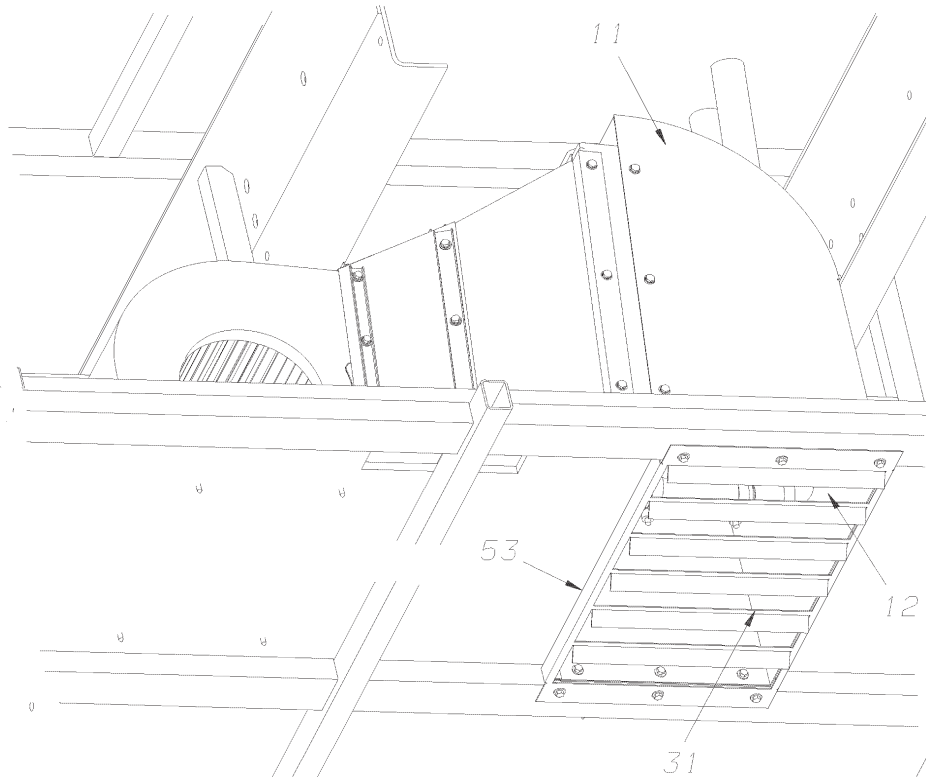

**Models: H4RE
GENERATOR RAIDATOR
INVERTER INSTALLATION
SIX OF 9**

Key	PartNumber	Qty	Description	Comment