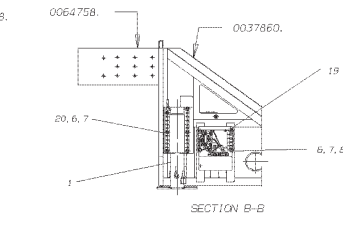

**Models: H4RE
LEVELING SYSTEM**

Key	PartNumber	Qty	Description	Comment

1	0052586		LEVELING SYSTEM,QUADRA,QE2-38	
2	0060857	2	BRACKET ASSY,MTG,REAR,LEVELING JACK,	
3	0060847		CHANNEL,REINF,REAR,LEVLING JACK, 3800	
4	0060839		CROSSMEMBER,REAR,LEVELING JACK, 3800	
5	0801928	12	CAPSCREW,HEX HD,7/16-14X1 1/2,GR8,	
6	0997080	34	NUT,HEX HD,7/16-14,LOCKING,GR 8,CADMIUM	
7	0997072	68	WASHER,FLAT,15/32 X 15/16 X 5/64,HDN,