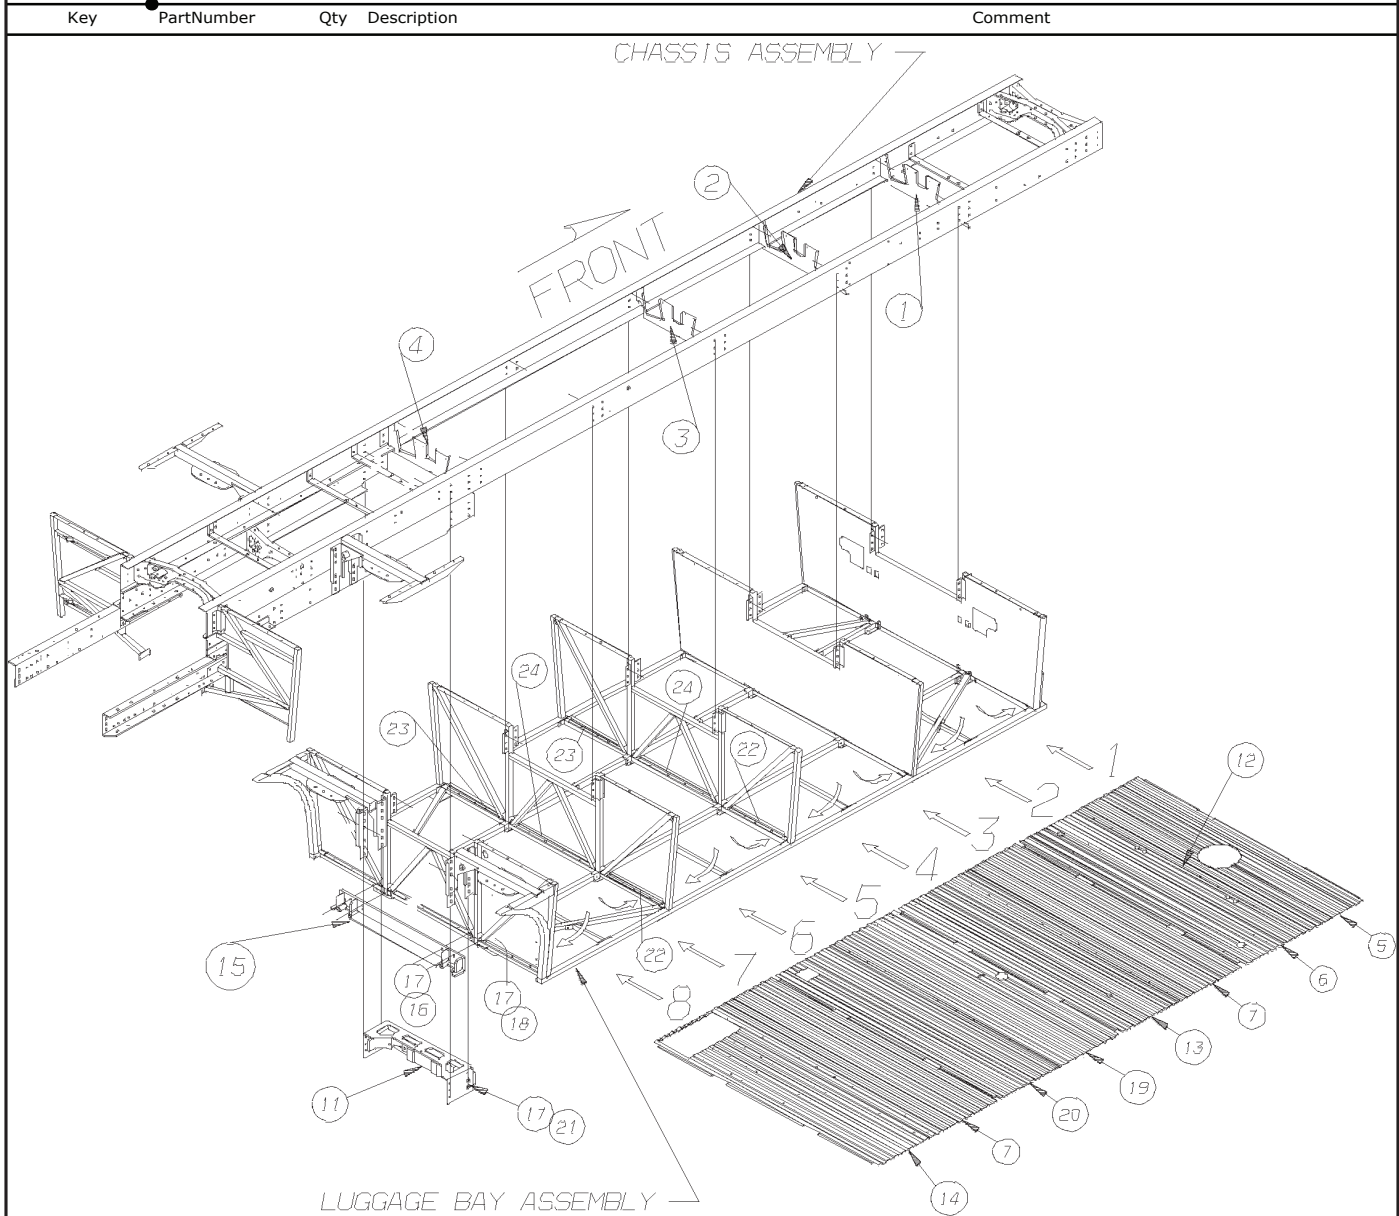

Models: **H4RE
LUGGAGE
INSTALLATION
FRAME TO BAY**

LUGGAGE BAY ASSEMBLY

Key	PartNumber	Qty	Description	Comment
1	0037043		PANEL,FRAME RAIL BAFFLE,LOWER NO 1, H4RE	
2	0039167		PANEL,FRAME RAIL BAFFLE,LOWER NO 2, H4RE	
3	0039168		PANEL,FRAME RAIL BAFFLE,LOWER NO 3, H4RE	
4	0037259		PANEL,FRAME RAIL BAFFLE,LOWER NO 4, H4RE	
5	0039300		PANEL,CORRUGATED FLOOR,FRONT