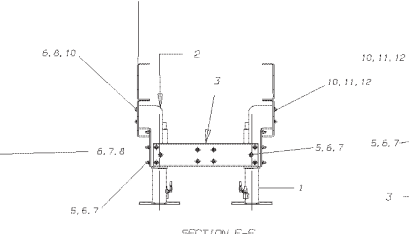

**Models: H4RE
LEVELING SYSTEM**

Key	PartNumber	Qty	Description	Comment

1	0052586		LEVELING SYSTEM,QUADRA,QE2-38	
2	0060857	2	BRACKET ASSY,MTG,REAR,LEVELING JACK,	
3	0060847		CHANNEL,REINF,REAR,LEVLING JACK, 3800	
4	0060839		CROSSMEMBER,REAR,LEVELING JACK, 3800	
5	0801928	12	CAPSCREW,HEX HD,7/16-14X1 1/2,GR8,	
6	0997080	34	NUT,HEX HD,7/16-14,LOCKING,GR 8,CADMIUM	
7	0997072	68	WASHER,FLAT,15/32 X 15/16 X 5/64,HDN,