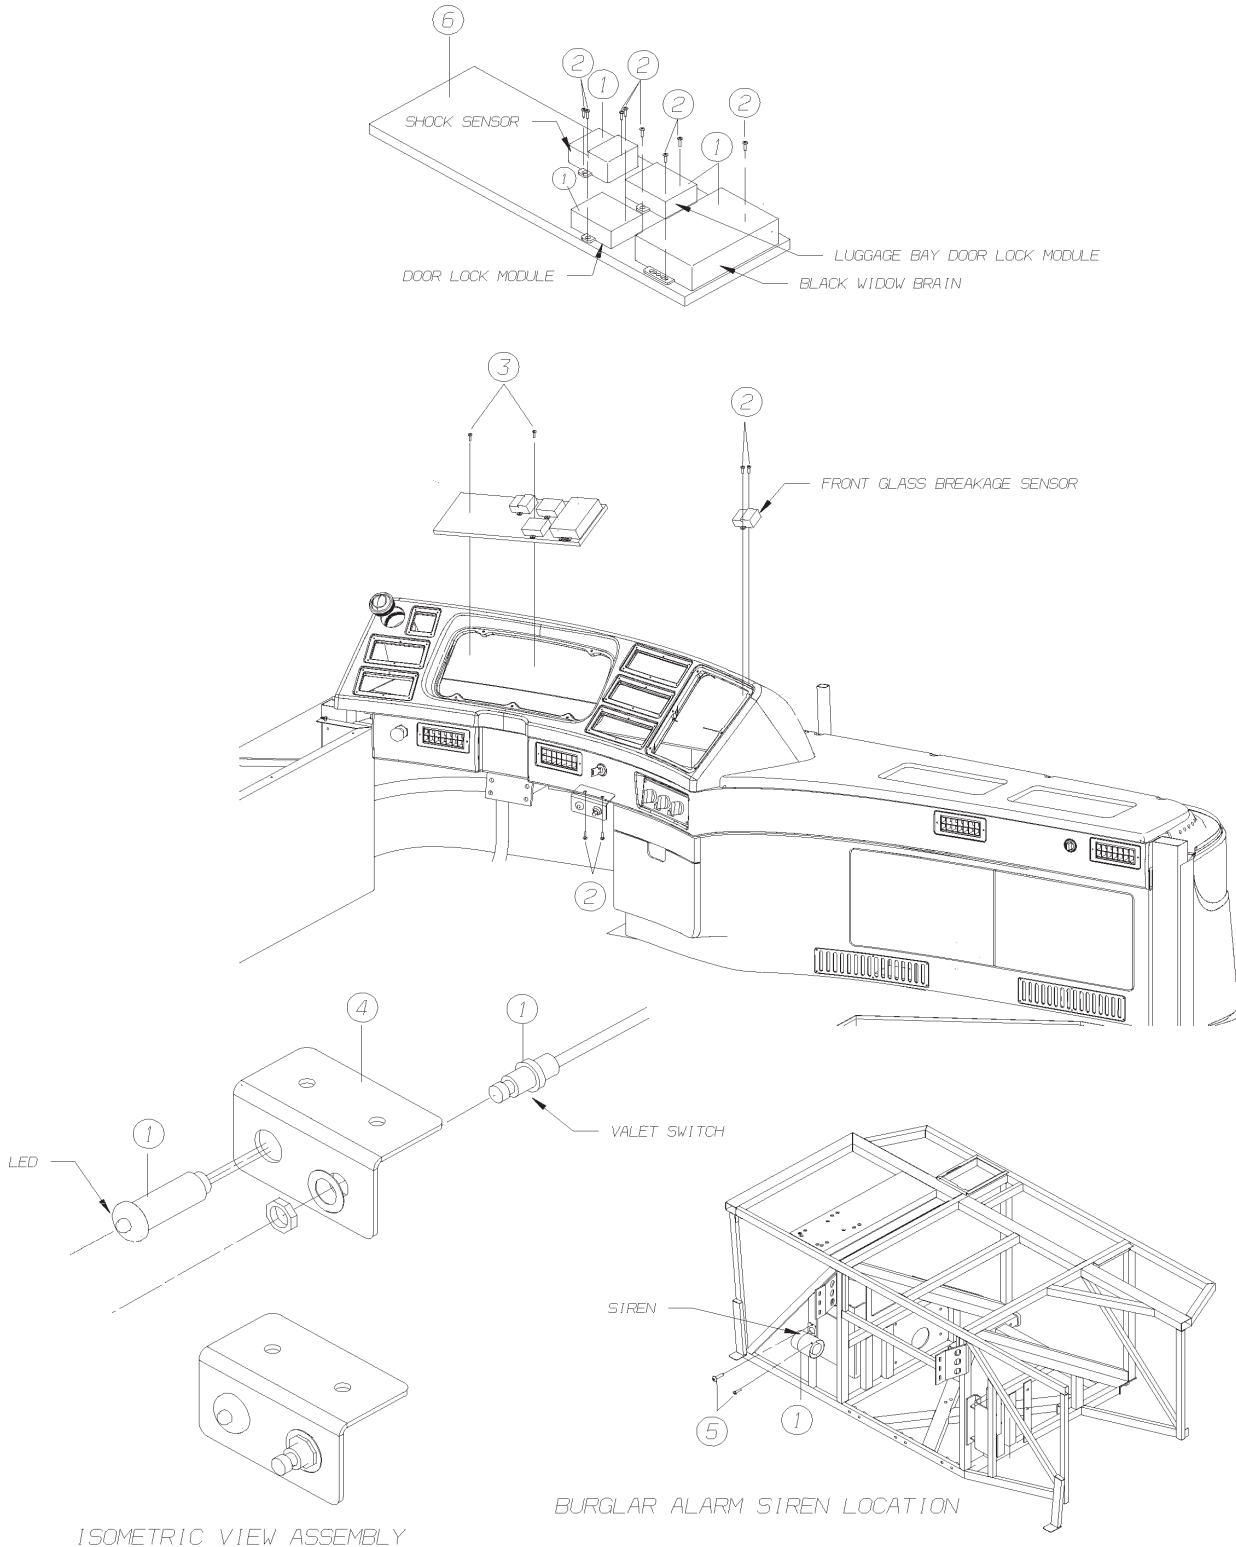

**Models: H4RE
ALARM, BURGLAR**

Key	PartNumber	Qty	Description	Comment

ISOMETRIC VIEW ASSEMBLY

BURGLAR ALARM SIREN LOCATION