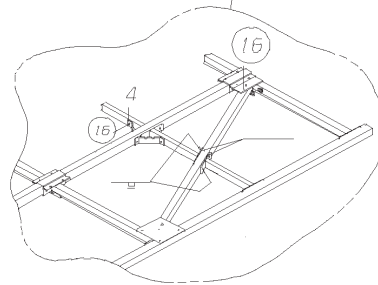

Models: **H4RE
LUGGAGE
INSTALLATION**

Key	PartNumber	Qty	Description	Comment

LONGITUDINAL TUBE INSTALLATION

FRONT

LUGGAGE BAY FLOOR CROSS TUBE INSTALLATION

DETAIL A

INVERTED RIGHT HAND SIDE VIEW

FRONT