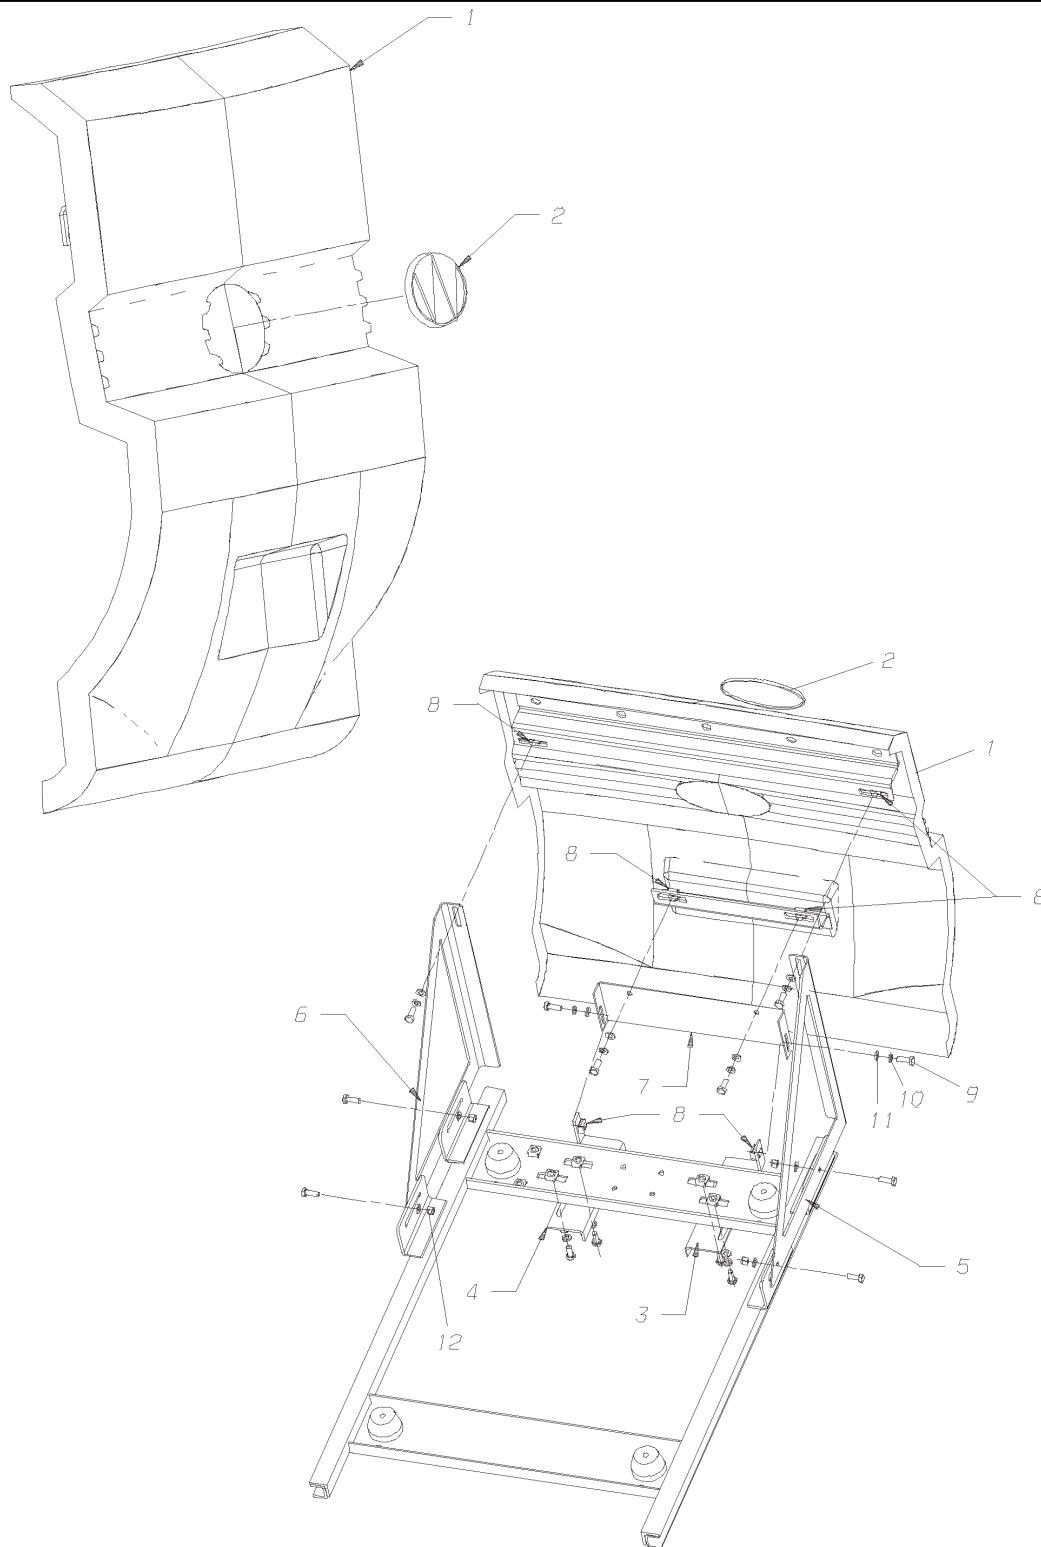

Models: H4RE
GENERATOR DOOR INSTALLATION

Key	PartNumber	Qty	Description	Comment

**Models: H4RE
GENERATOR DOOR INSTALLATION**

Key	PartNumber	Qty	Description	Comment
1	0039171		DOOR ASSY,GENERATOR ACCESS,H4RE"	
2	0023775		NAMEPLATE,WL,FRT,W/LOGO,CHR/BLK,2001	
3	0043379		BRACKET,MTG,DOOR ASSY,GEN,LWR,RH,H4RE	
4	0043380		BRACKET,MTG,DOOR ASSY,GEN,LWR,LH,H4RE	
5	0049300		BRACE,MTG,DOOR,GENERATOR,UPR,RH,H4RE	
6	0049301		BRACE,MTG,DOOR,GENERATOR,UPR,LH,H4RE	
7	0043381		BRACKET,MTG,DOOR ASSY,GEN,UPR,H4RE	
8	0025734	6	NUT,CAGE,3/8-16,C30683-3816	
9	2260834	14	CAPSCREW,HEX,3/8-16 X 1,GR 5,ZN3	
10	3840923	10	WASHER,LOCK,HELICAL SPRING,3/8,ZN3	
11	3748688	14	WASHER,FLAT,TYPE B,REGULAR,3/8,304 SS	
12	2021129	4	NUT,HEX HD,3/8-16,ELASTIC STOP,YEL ZN