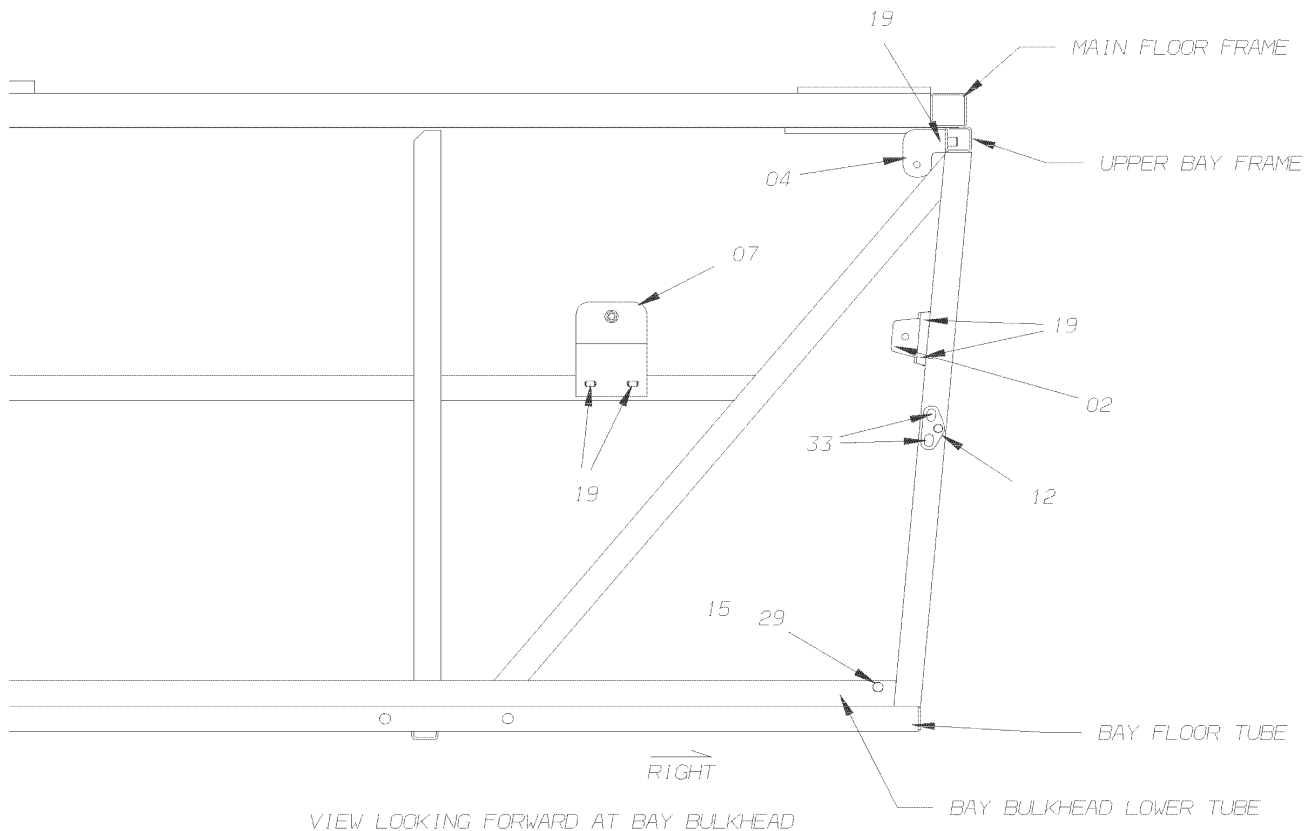

VIEW LOOKING FORWARD AT BAY BULKHEAD