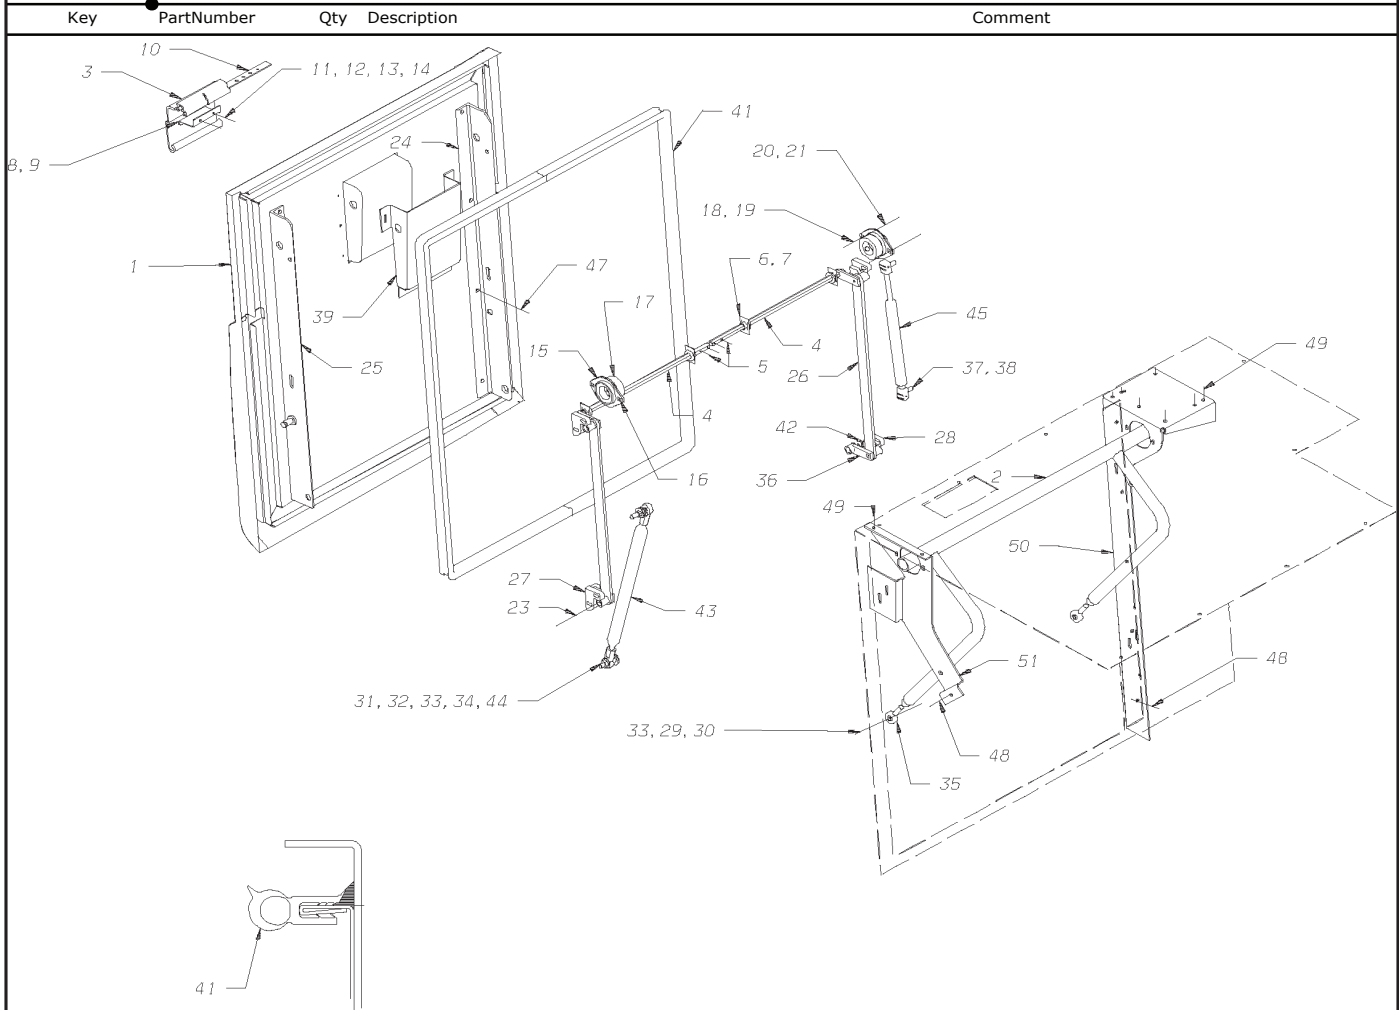

Models: **H4RE
LUGGAGE
DOOR
LH FRONT**

SFAI DFTA II

Key	PartNumber	Qty	Description	Comment
1	0045295		PANEL ASSY,DOOR,L/CMPT,LH FRT	
2	0042306		LINKAGE ASSY,DRV L/CMPT,UPPERLINK, H4RE	
3	0034929		HANDLE ASSY,LOCK,L/CMPT DR, H4RE	
4	0028225	2	ROD ASSY,L/CMPT LH FRT DOOR LATCH, H4RE	
5	2204170	4	SCREW,SM,PH,PN/HD,8-32 X 3/8,TYPE T,ZN3	
6	3900172	4	BUSHING,NYLON,GUIDE,LOCK ROD,CMPT DR,89	
7	3900164	4	FASTENER,PUSH-ON TYPE,TINNERMAN,C6307