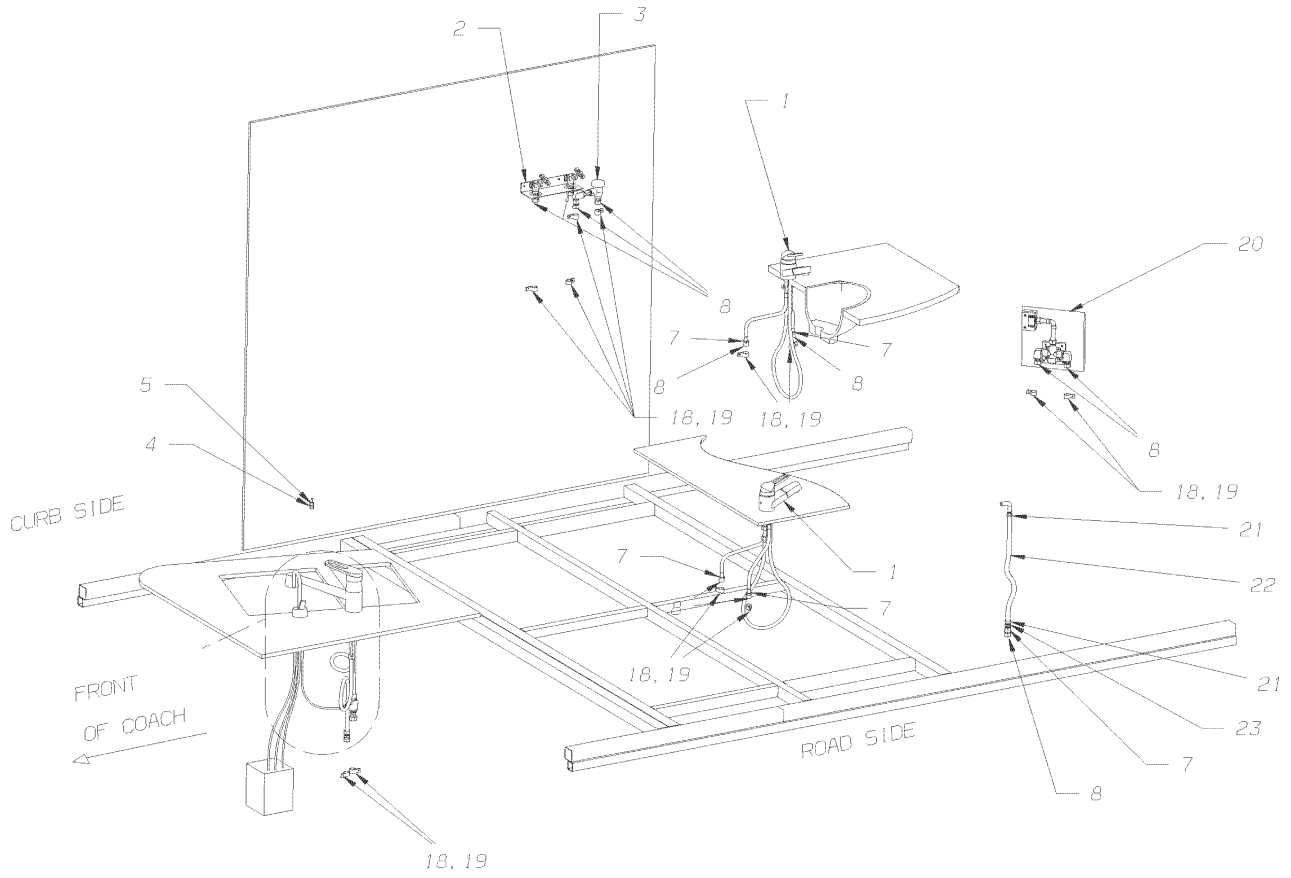

**Models: H4RE
PLUMBING FOR FRESH WATER**

Key	PartNumber	Qty	Description	Comment