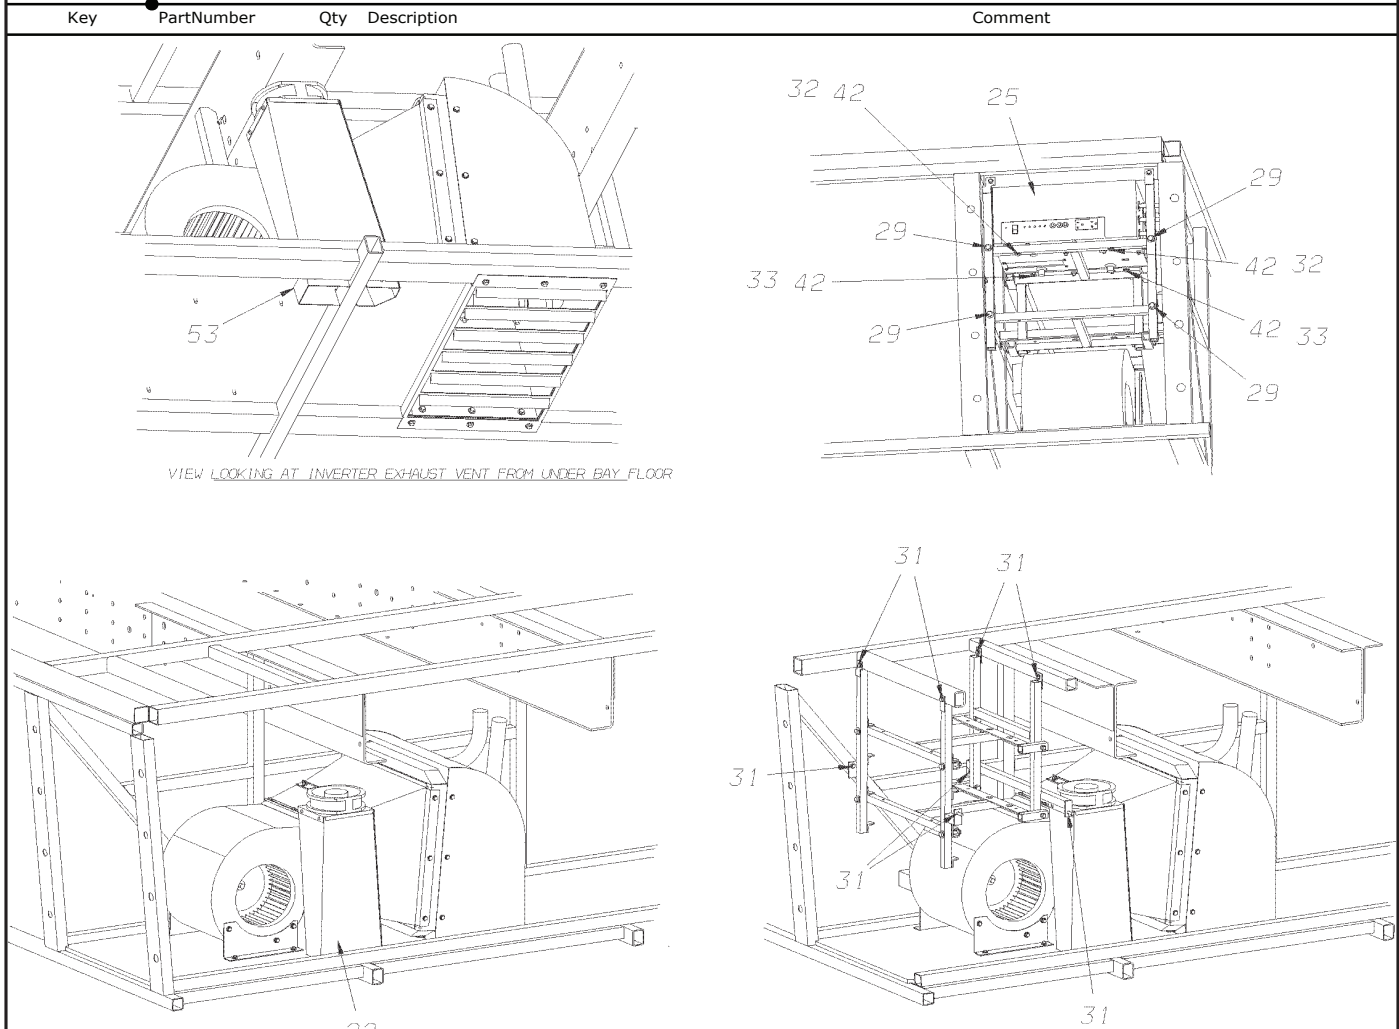

Models: **H4RE
GENERATOR RAIDATOR
INVERTER INSTALLATION
SEVEN OF 9**

22	0080064		DUCT,EXHAUST,INVERTER, 45H4RE	
25	0069058		PANEL,ELEC,INVERTER,VANNER,24V,3600W,	
29	0882811		CAPSCREW,HEX HD,3/8-16X2 1/2,GR5,YEL	
31	3840402	14	SCREW,SM,HEX,5/16-18 X 1,TYPE D,ZN3	
32	0956789	4	CAPSCREW,HEX HD,1/4-20X1.50,GR8,BLACK	
33	0870477	4	CAPSCREW,HEX HD,1/4-20 X 1,GR 8,YEL ZN	
42	1467000	8	WASHER,FLAT,..281 X.750X.078 HARDENED,BLK	
53	3983871		FOAM,POLYURETHANE,TRIPLE EXPAND,12 OZ