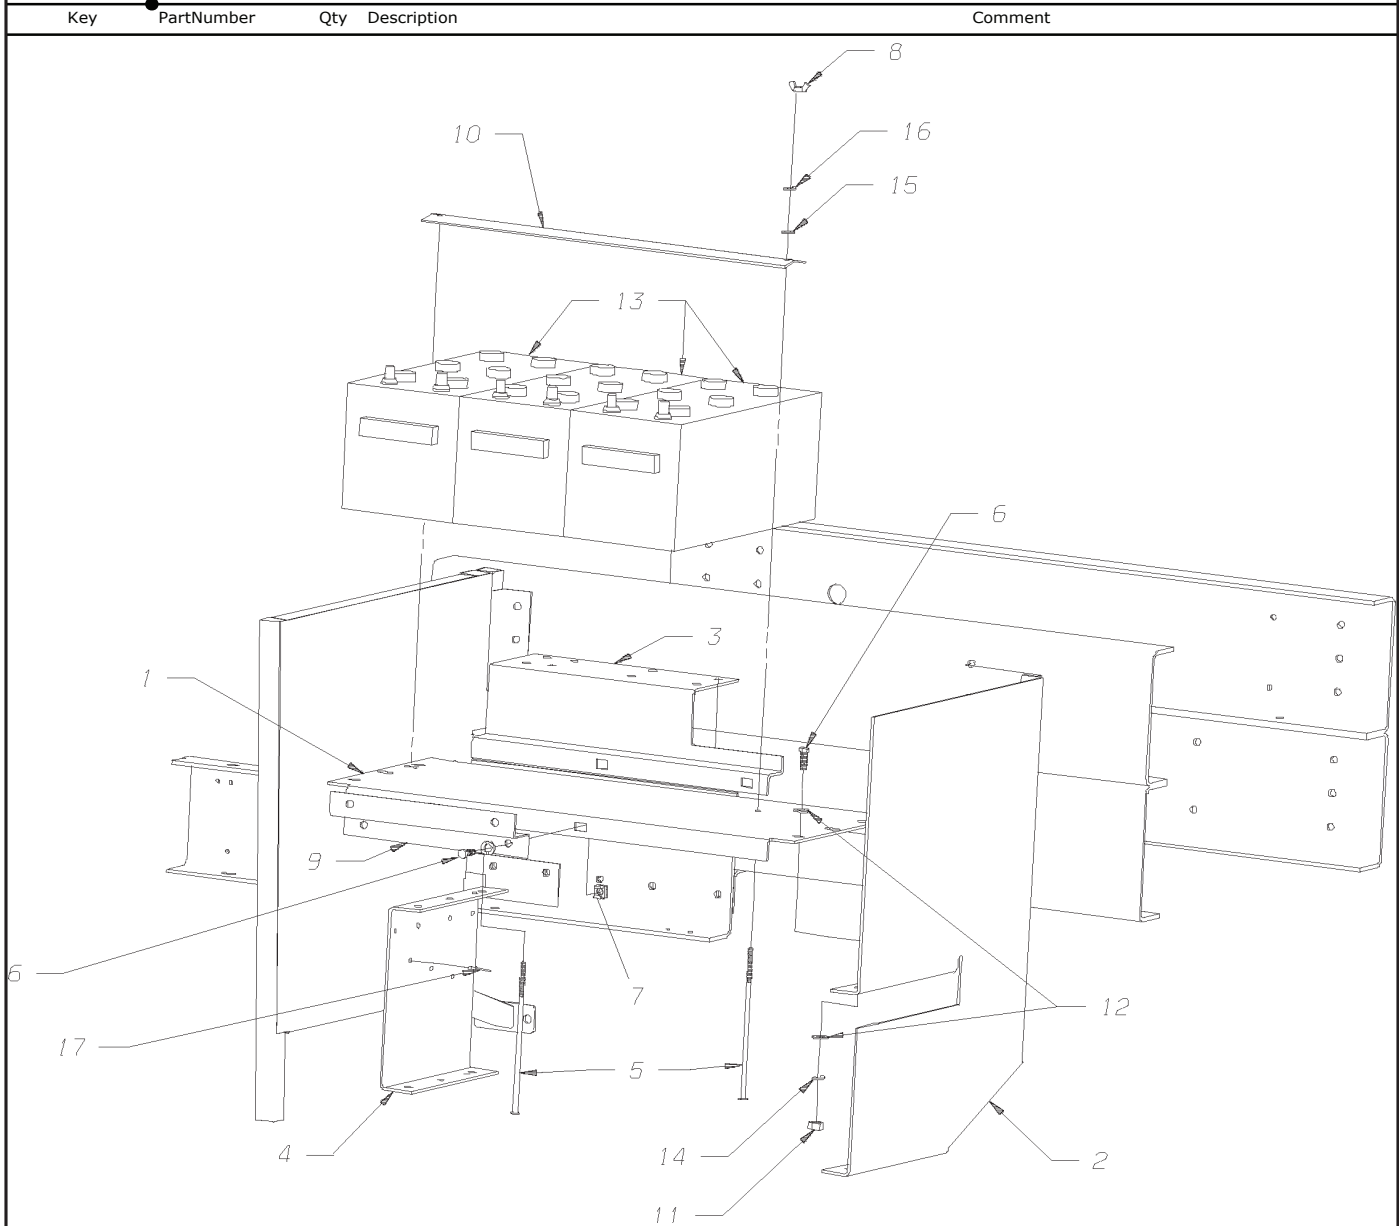

Models: **H4RE
BATTERY
TRAY**

Key	PartNumber	Qty	Description	Comment
1	0040804		TRAY,BATTERY,COACH,38FT,H4RE	
2	0040805		BRACKET,MTG,BATTERY TRAY,FRT,37FT,H4RE	
3	0040806		BRACKET,MTG,BATTERY TRAY,M/S,UPR,37FT,	
4	0040808		BRACKET,MTG,BATTERY TRAY,REAR,37FT,H4RE	
5	0038398	2	BOLT,BATTERY TIE DOWN,10.75