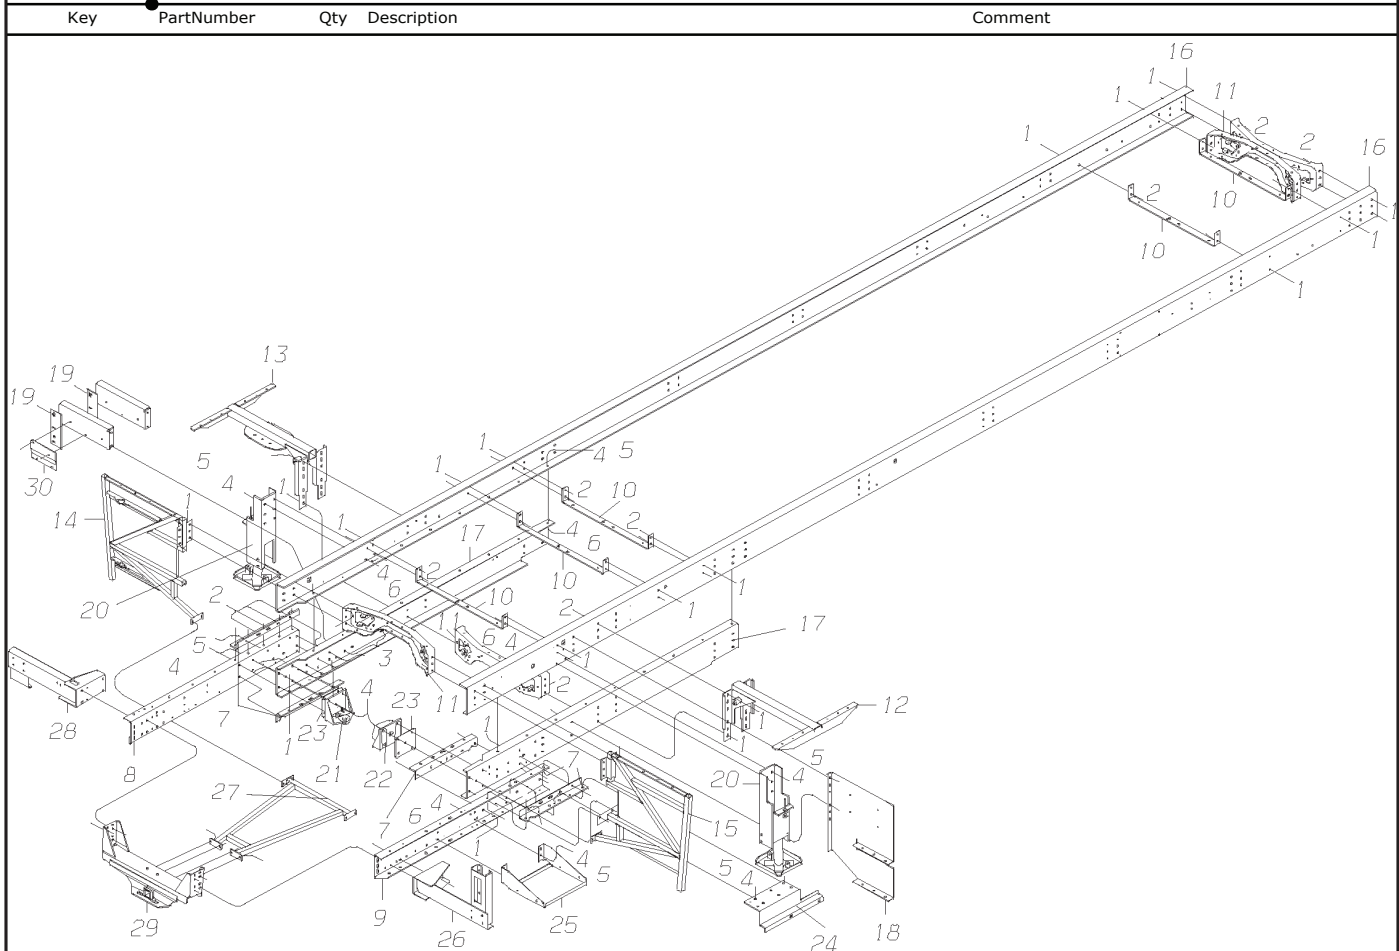

Models: **H4RE
FRAME COMPONENTS
3800BM**

Key	PartNumber	Qty	Description	Comment
1	1636943	96	PIN, FLG HEAD, HUCKSPIN, .50X2.22, HSP8	
2	1636968	96	COLLAR, HUCKSPIN, .50,HSCH-R16	
3	0803148	10	CAPSCREW,HEX HD,1/2-13 X 1 3/4,GR8,	
4	1003045	10	WASHER, FLAT,1 7/32 X 1 1/16 X 7/64, HDN,	
5	0850800	54	NUT, HEX HD, 1/2-13, LOCKING, GR 8, CAD	
6	0803239	44	CAPSCREW, HEX HD, 1/2-13 X1 1/2, GR8	
7	1875053	4	ANGLE,ATTACHING SUBFRAME TO FRAME	
8	0014746	1	FRAME,SUB,REAR,LH,RE	
9	0014753	1	FRAME,SUB,REAR,RH,RE