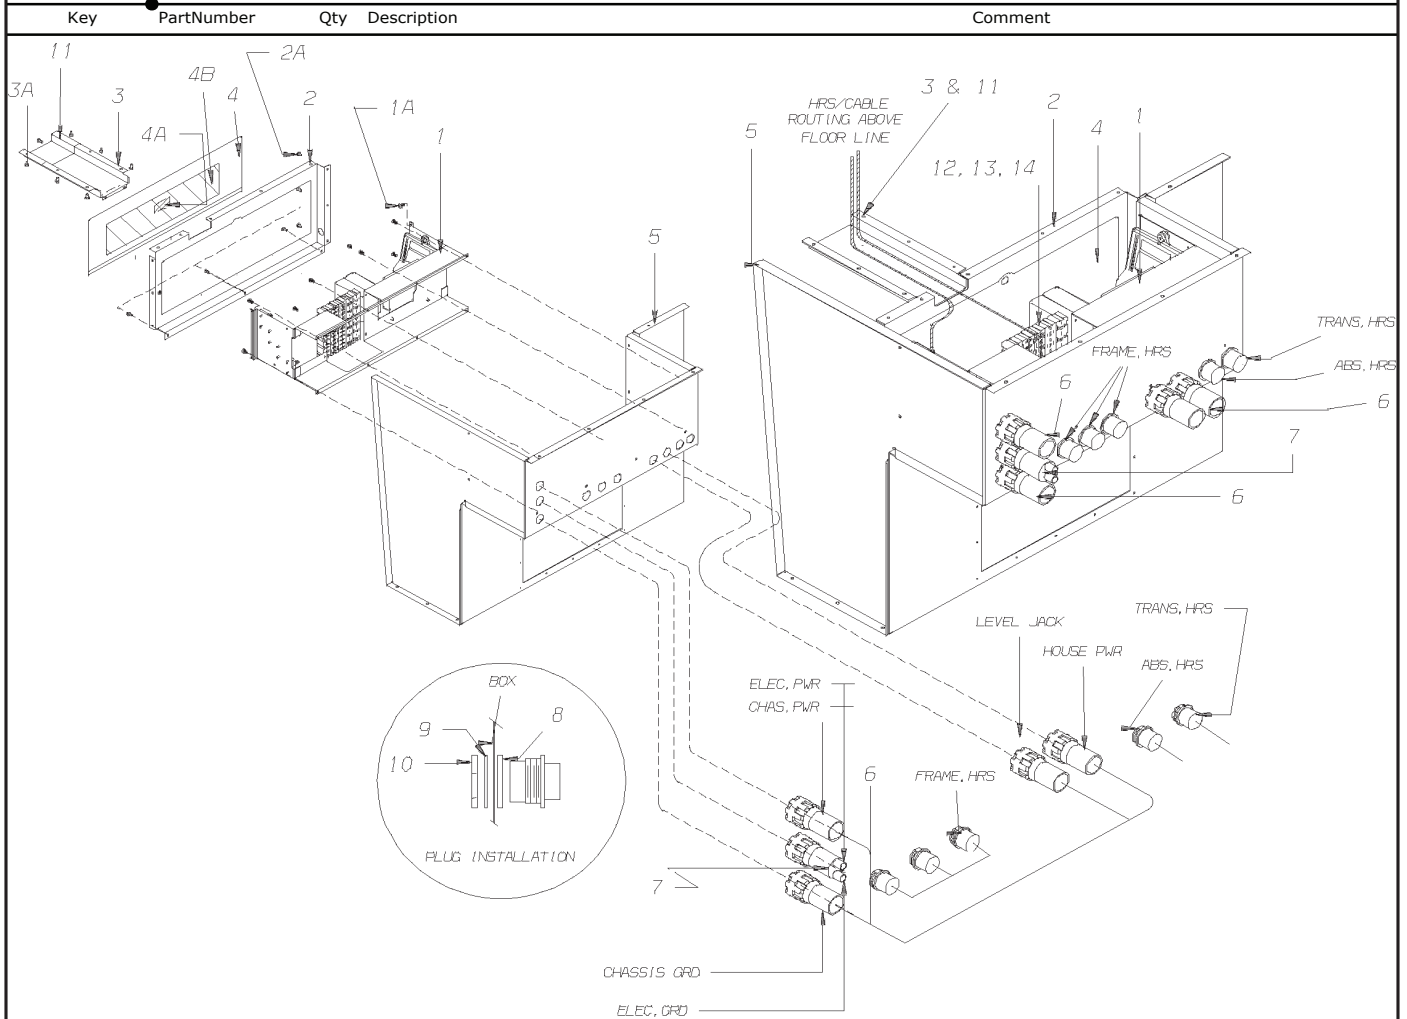

Models: **H4RE
ELECTRICAL CENTER
DRIVER'S LUGGAGE COMPARTMENT**

Key	PartNumber	Qty	Description	Comment
1	0042527		PANEL,ASSY,COMPONENTS,CHAS,ELEC,CTR,,	
1A	0019061	12	SCREW,10-32 X 1/2, F, PH1, PAN HD, BLACK	
2	0042161		PANEL,CLOSEOUT,ELEC,CENTER	
2A	0019061	14	SCREW,10-32 X 1/2, F, PH1, PAN HD, BLACK	
3	0042160		PANEL,CLOSEOUT,ELEC,CENTER,UPPER,1, H4RE	
3A	0019061	8	SCREW,10-32 X 1/2, F, PH1, PAN HD, BLACK	
4	0042203		DOOR ASSY,ELEC,CENTER,CHASSIS	
4A	0042207		DECAL,CHASSIS,ELECTRICAL,CENTER