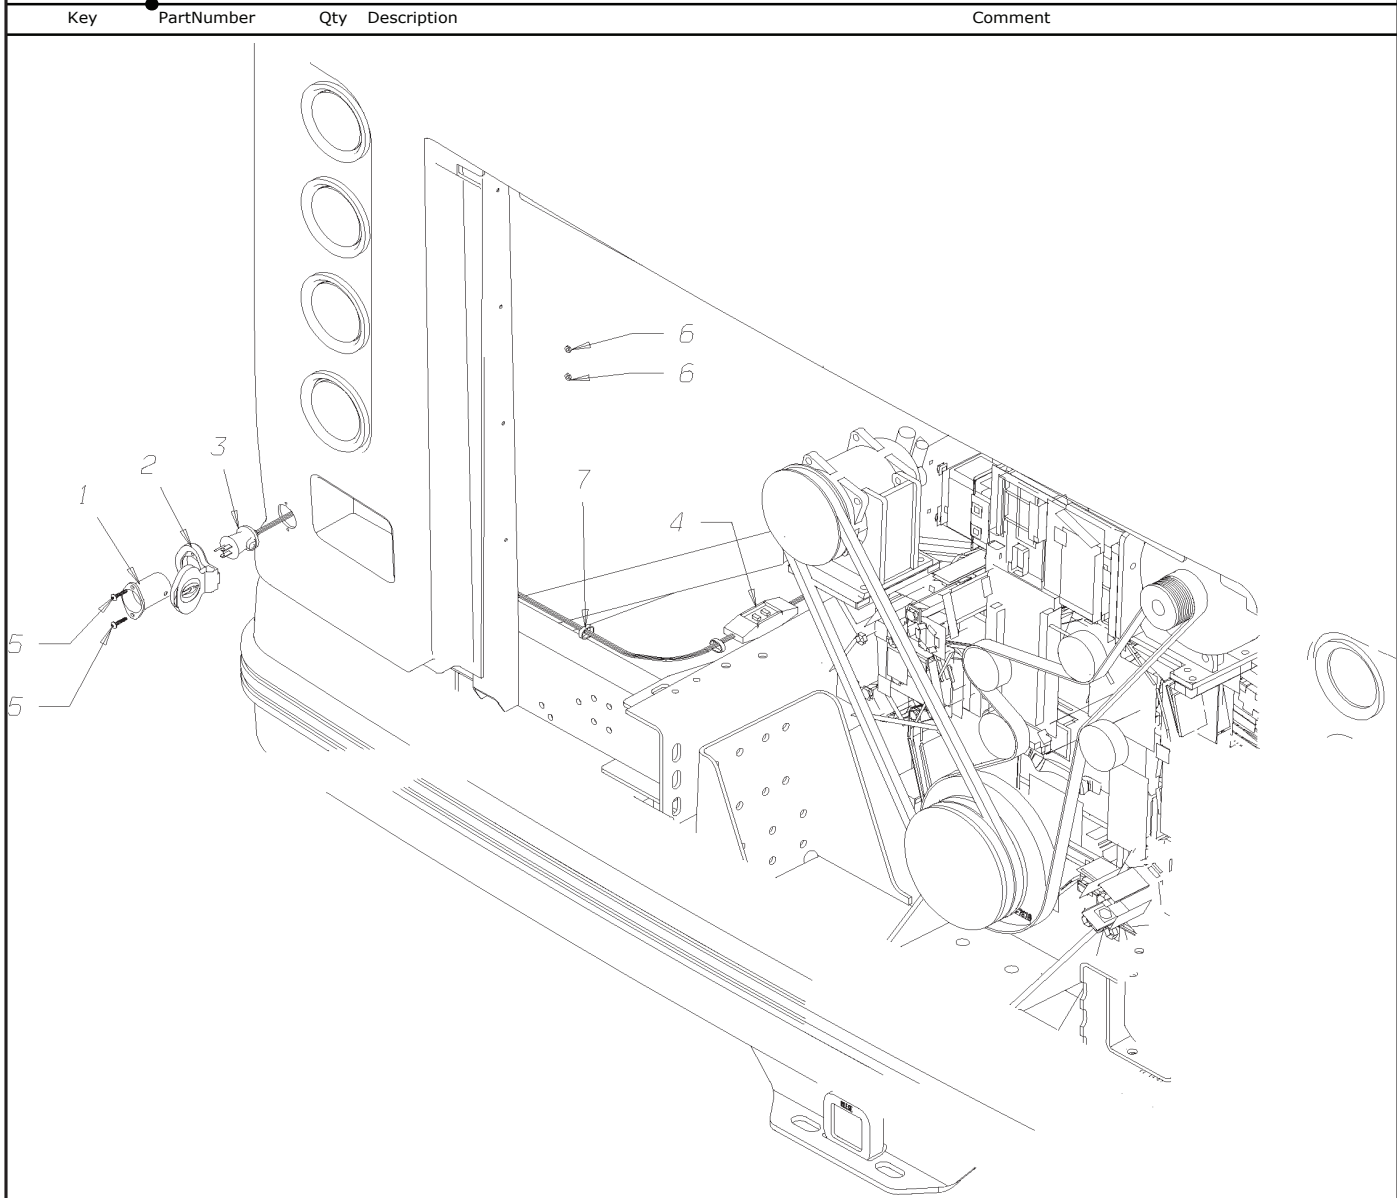

**Models: H4RE
ENGINE BLOCK HEATER**

Key	PartNumber	Qty	Description	Comment
1	1570035		HOUSING,PLASTIC,KIM,HOTSTART	
2	1570027		COVER ASSY,PLASTIC,KIM,HOTSTART	
3	1570258		CABLE ASSY,ENG BLK HTR	
4	0059105		RECEPTACLE,ELEC,20A-120VAC,INLINE GFI	
5	1315100	2	SCREW,MACH,10-32X1,PHI,PAN HD,BLK	
6	1495415	2	NUT,HEX HD,10-32 PRVLG TORQUE, GRADE A,