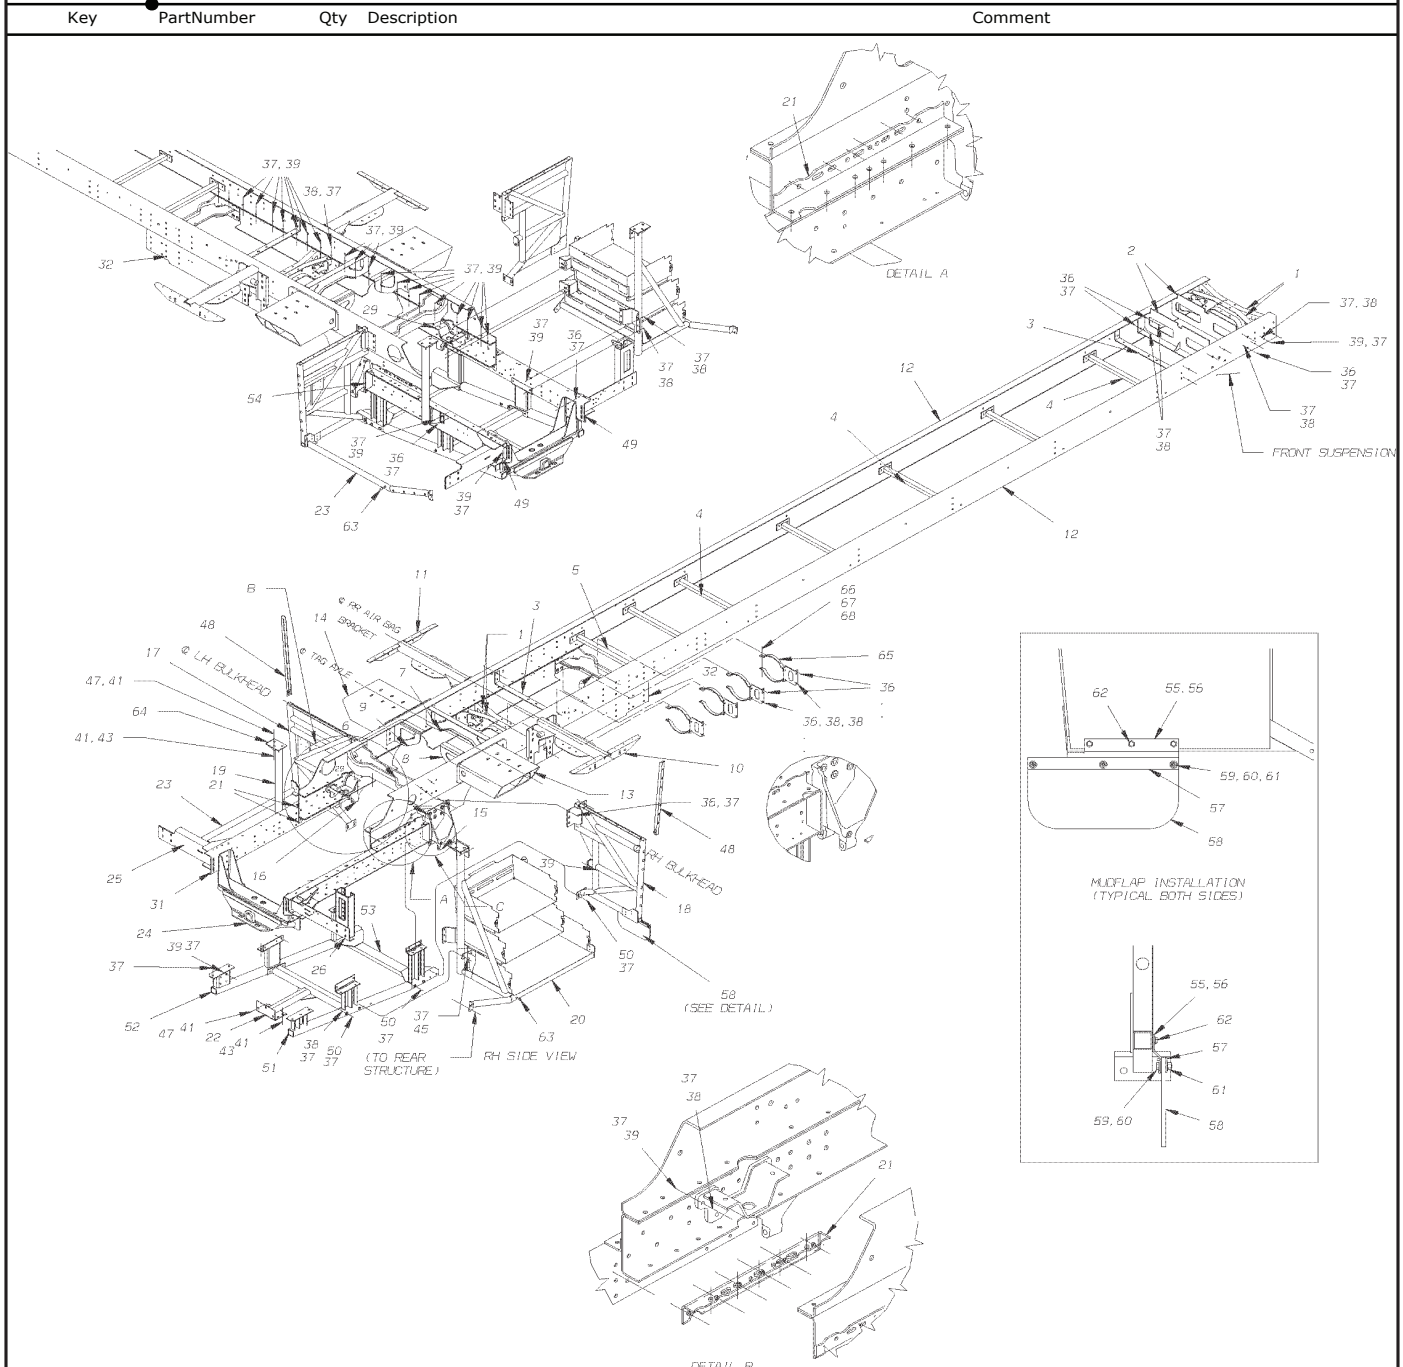

Models: **H4RE**
FRAME COMPONENTS
FRAME COMPONENT INSTALLATION
45 FT

Key	PartNumber	Qty	Description	Comment
1	1807577	4	CROSSMEMBER, STAMPED, 34 INCH	
2	0054254	2	CROSSMEMBER ASSY,REINF,FRT AXLE	
3	0000096	2	BRACKET, SUPPORT, DRIVE SHAFT GUARD,