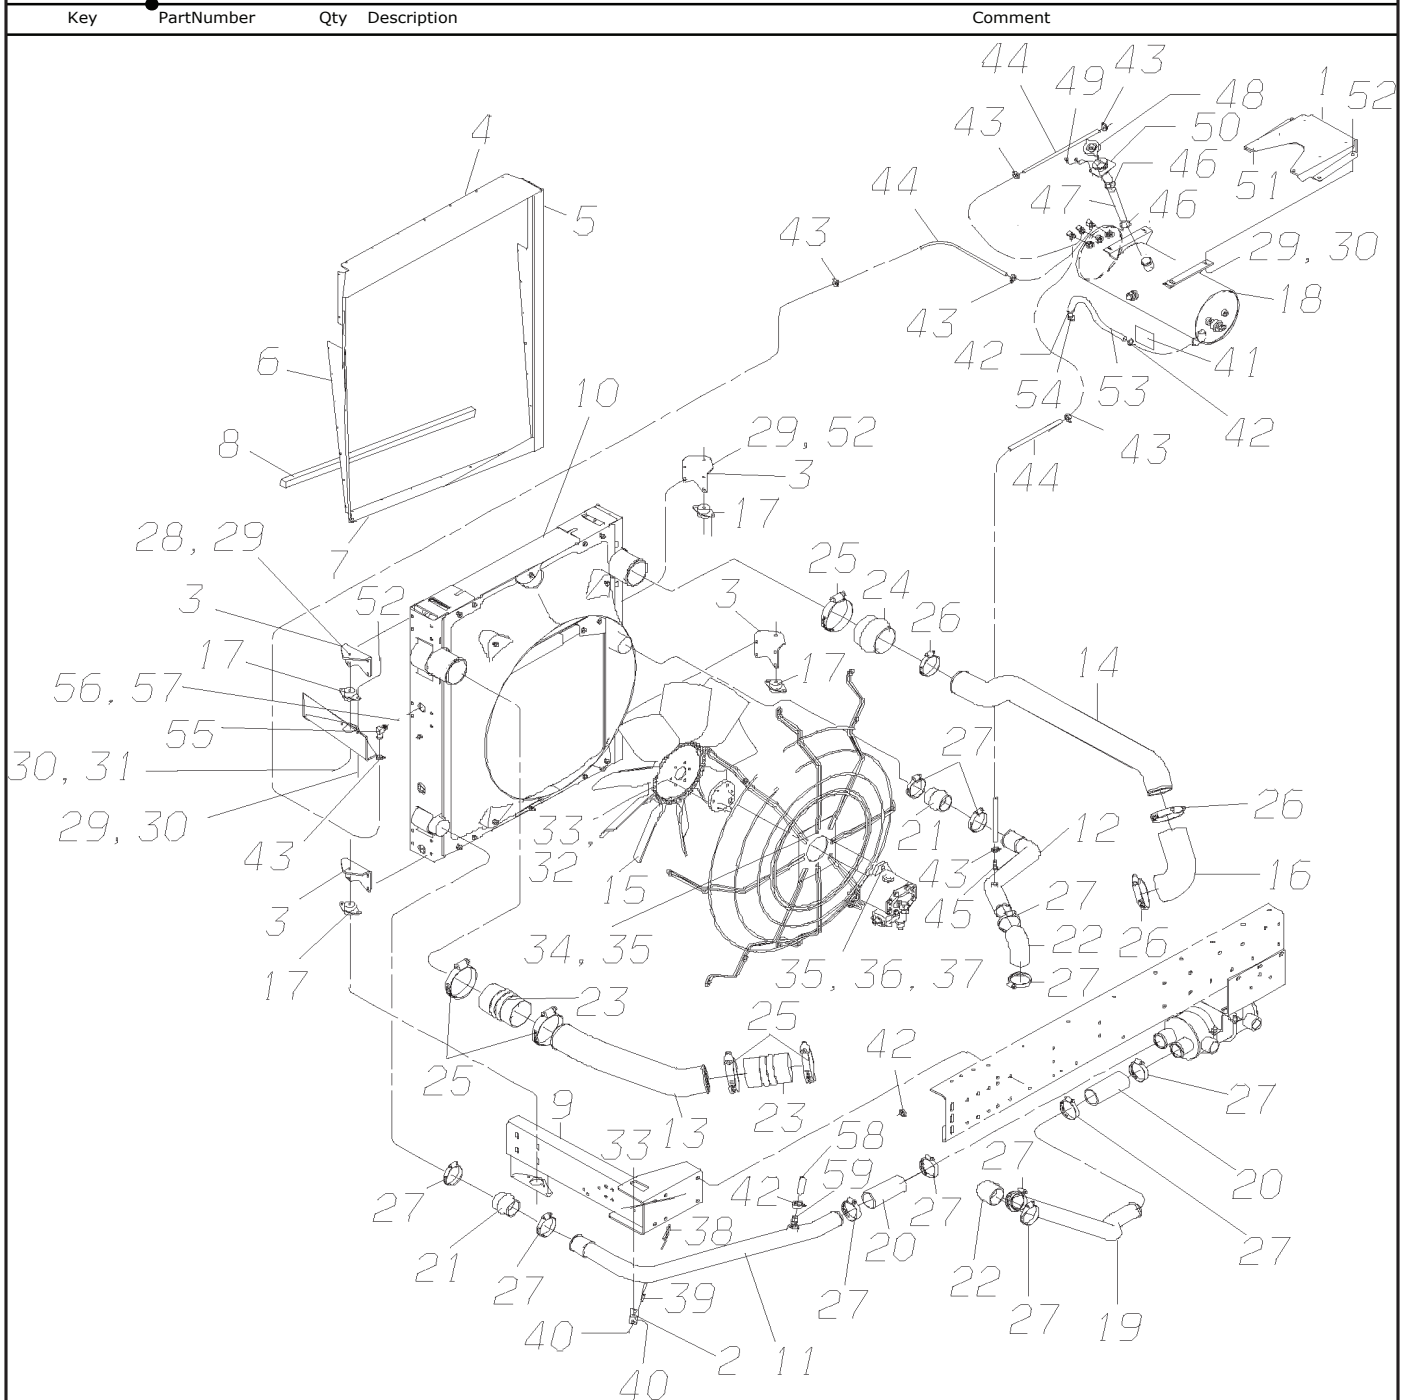

**Models: H4RE
ENGINE
ISL**

Key	PartNumber	Qty	Description	Comment
1	0046038		BRACKET,PURGE TANK	
2	0046274		BRACKET,LOWER RADIATOR TUBE, H4RE	
3	0046275	4	BRACKET,RADIATOR SUPPORT, H4RE