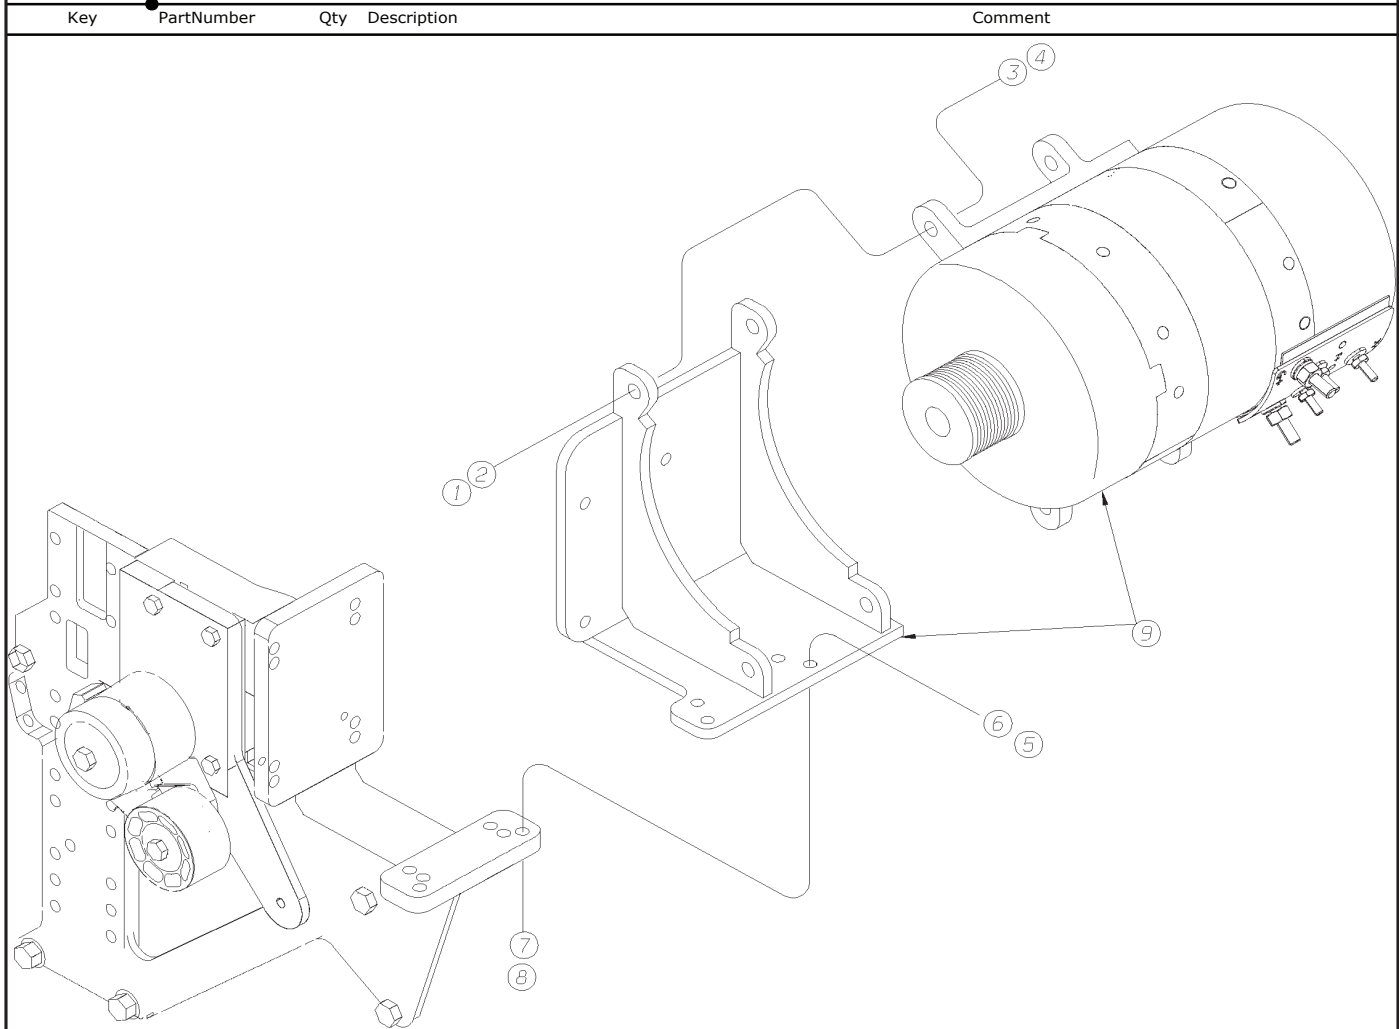

**Models: H4RE, M4RE
ALTERNATOR
CAT C12**

Key	PartNumber	Qty	Description	Comment
1	0803205	4	CAPSCREW, HEX HD, 1/2-13 X 2, GR 8, YEL ZN	
2	1003045	4	WASHER, FLAT, 1 7/32 X 1 1/16 X 7/64, HDN,	
3	2001212	4	LOCKWASHER, SPLIT RING, 1/2 ,LHT, YEL ZN	
4	2001477	4	NUT, HEX HD, 1/2-13, YEL ZN DICH	
5	0801910	8	CAPSCREW, HEX HD, 3/8-16 X 2, GR8, YEL ZN	
6	1107085	8	WASHER, FLAT, 13/32 X 13/16 X 3/32, HDN, BLK	
7	0882795	8	LOCKWASHER, SPLIT RING, 3/8, MED, YELLOW	
8	1013689	8	NUT, HEX HD, 3/8-16, WASHER SER, YEL ZN DICH