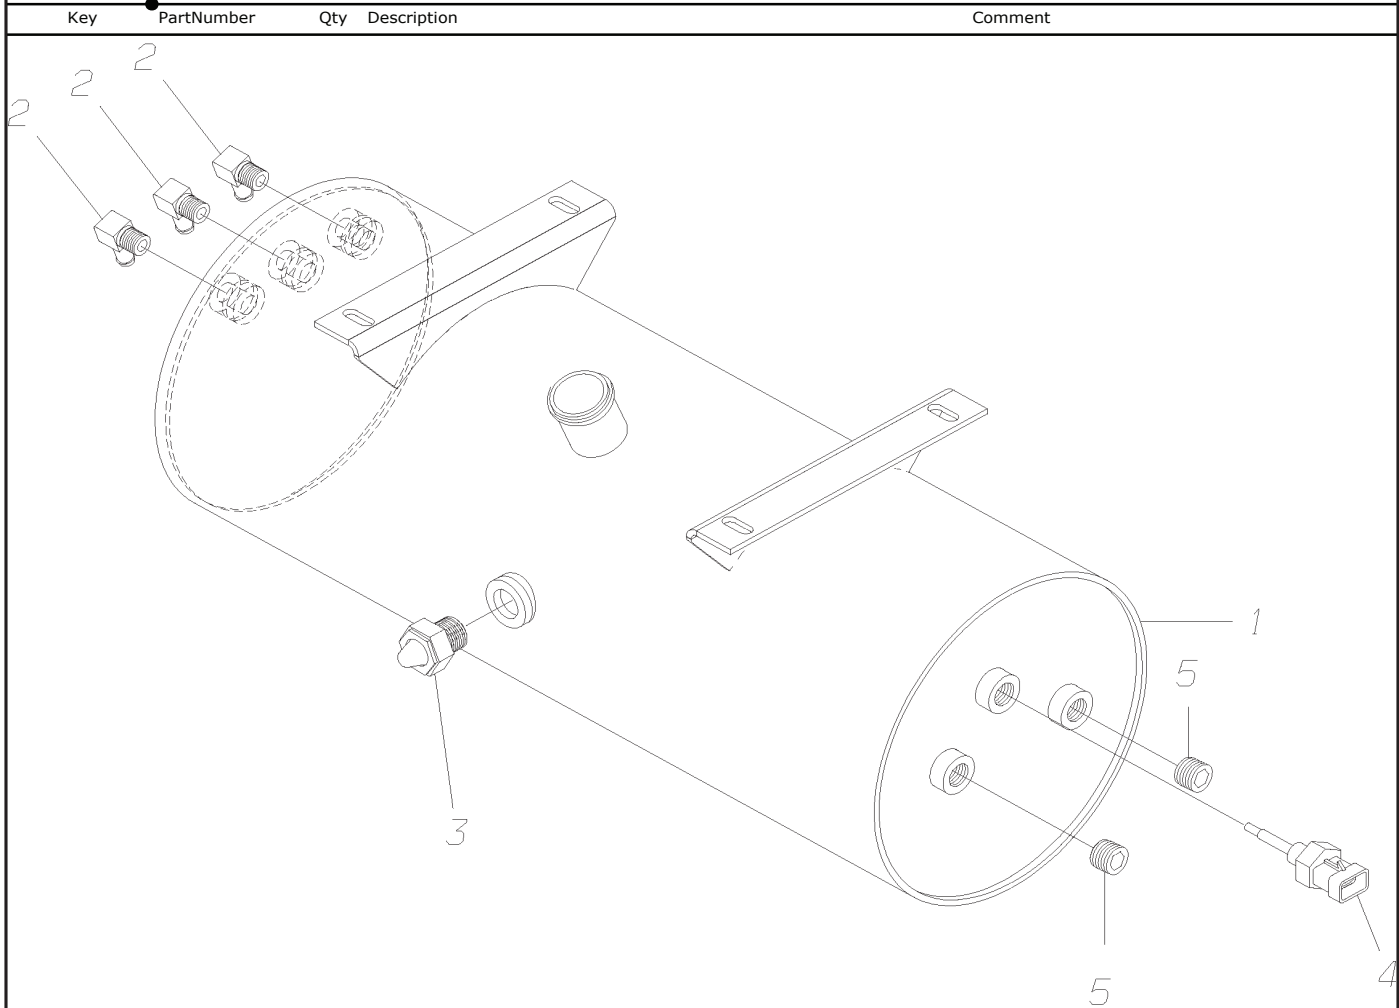

**Models: H4RE, M4RE
DEAERATION TANK
To CSN 02/29/04 (M4RE)**

Key	PartNumber	Qty	Description	Comment
1	0034436		TANK ASSY,DEAERATION,ALUMINUM,	
2	1409093	3	ELBOW,BARBED INSERT,3/8 HOSE X 1/4 MPT	
3	1422179		SIGHT GLASS	
4	1747997		SENSOR,LOW COOLANT,DDEC III	
5	2023513		PLUG,PIPE,1/4,ALLEN HEX HD,BRASS