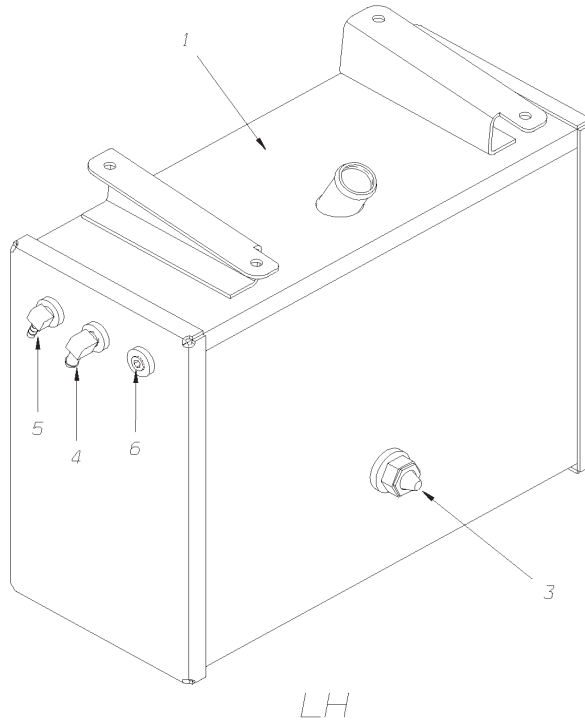

Models: H4RE, M4RE
DEAERATION TANK
C13
With: FEATURE 40192-03
To CSN M4RE (02/29/04)

Key	PartNumber	Qty	Description	Comment

Models: H4RE, M4RE
**DEAERATION TANK
C13**
With: FEATURE 40192-03
To CSN M4RE (02/29/04)

Key	PartNumber	Qty	Description	Comment
1	0084568		TANK ASSY,DEAERATION,C13	
2	1940022		SENDER,LOW COOLANT LEVEL,COOPER	
3	1422179		SIGHT GLASS	
4	1409093	3	ELBOW,BARBED INSERT,3/8 HOSE X 1/4 MPT	
5	1409085		ELBOW,BARBED INSERT,1/4 HOSE X 1/4 MPT	
6	2023513		PLUG,PIPE,1/4,ALLEN HEX HD,BRASS	
7	0905745		SEALANT,PIPE,LOCTITE 567,W/TEFLON 250CC