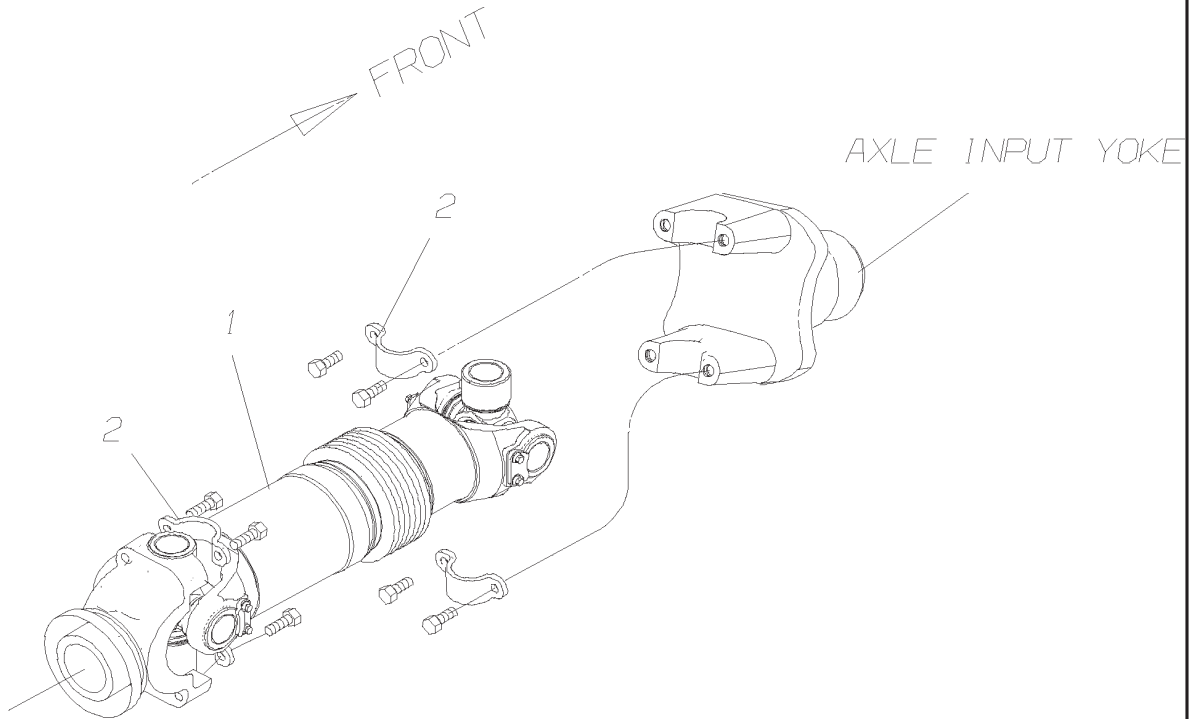

Models: H4RE
ENGINE
ISL

Key	PartNumber	Qty	Description	Comment
50	0016618		NECK ASSEMBLY, SURGE TANK, B4/W4RE	
51	0038822	10	RIVET, .187, CHERRY, BSC-06-04	
52	0854406	28	CAPSCREW, HEX HD, 5/16-18 X 1, GR8, YEL ZN	
53	1143866	AR	HOSE, HEATER, 1 INCH ID, SILICONE	
54	0315200		ADAPTER, HTR, 3/4 PIPE X 1 HOSE	
55	1409093		ELBOW, BARBED INSERT, 3/8 HOSE X 1/4 MPT	
56	2027175		COUPLING, PIPE, 1/4	
57	2027183		NIPPLE, 1/4 CLOSE, BRASS	
58	1280551	AR	HOSE, HEATER, 3/4", GY HI MILER, BLUE W/WHT	
59	2051134		INSERT, BARBED, 3&4 HOSE X 1&2 PIPE	

Models: H4RE

Key	PartNumber	Qty	Description	Comment

TRANSMISSION OUTPUT YOKE

1	0039053	1	SHAFT ASSY,SPL170,SLIP TYP,SHORT	
2	0045639	2	KIT,BRG RETAINER,SPL170,VNDR#170-70-18X