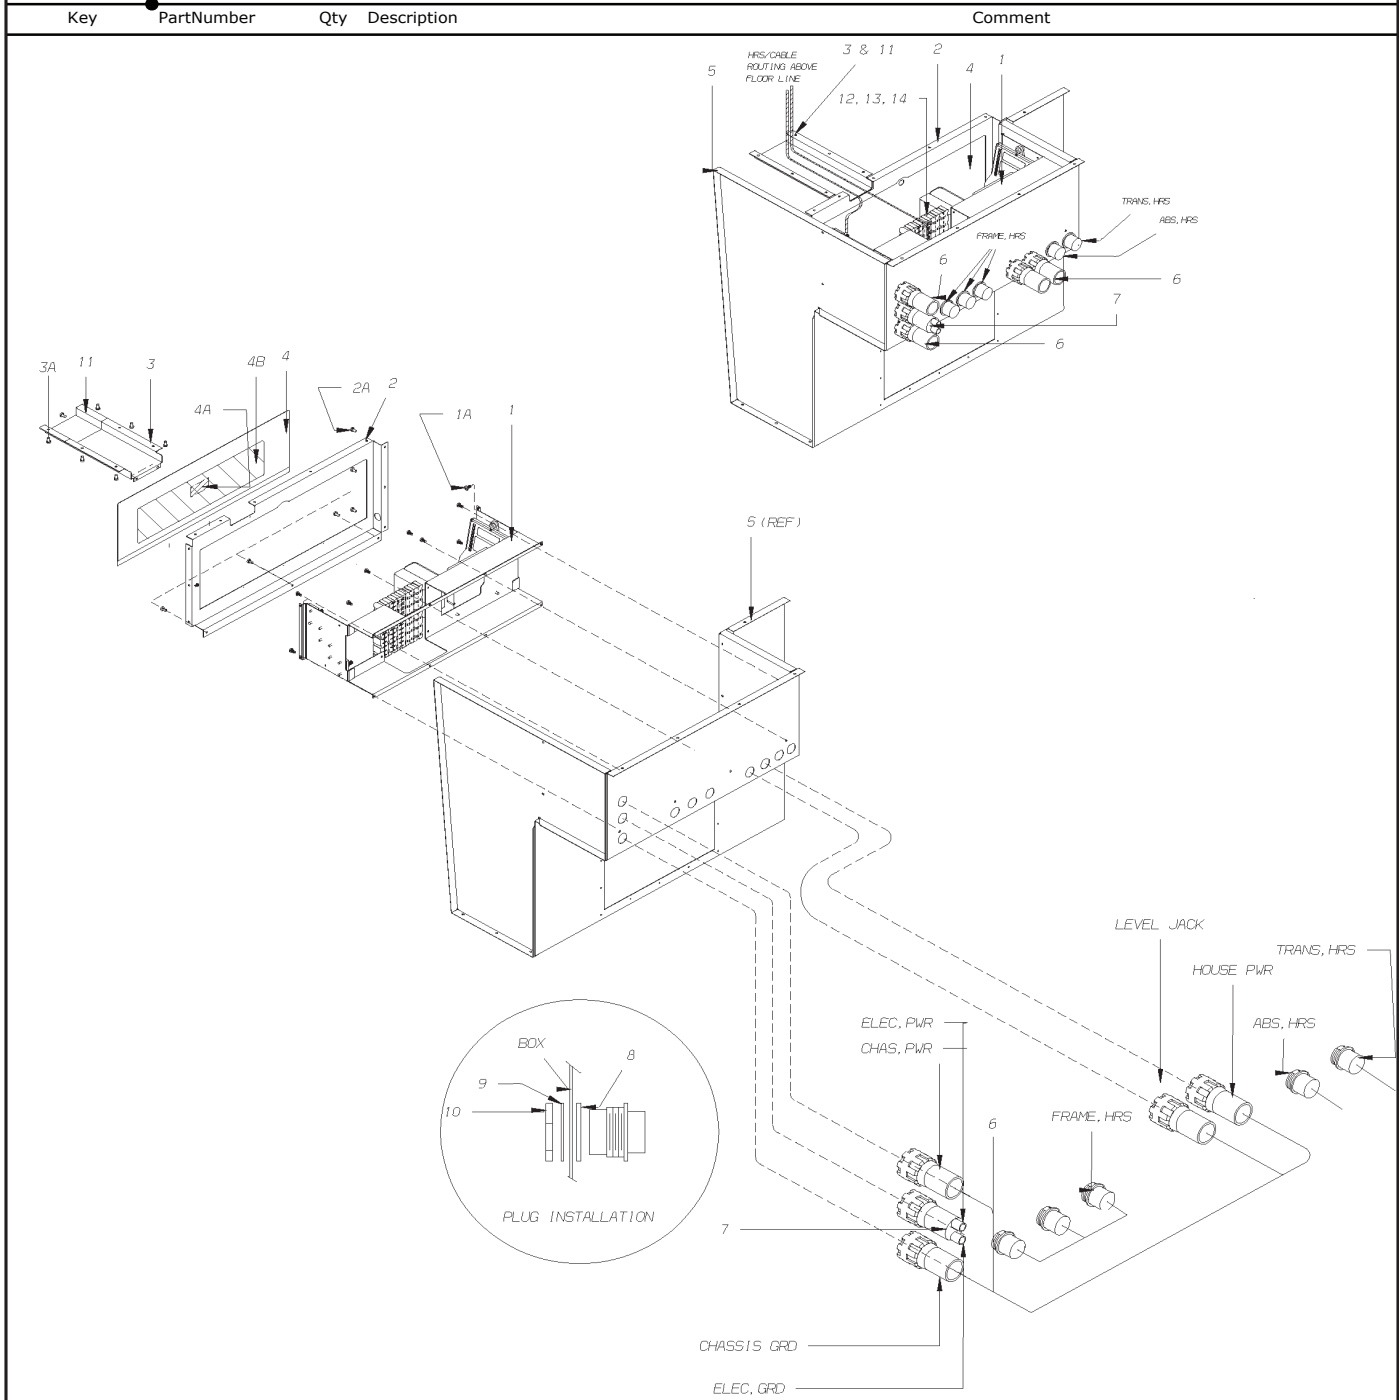

Models: **H4RE**
CHASSIS ELECTRICAL CENTER

Key	PartNumber	Qty	Description	Comment
1	0061949		PANEL,ASSY,CHASSIS ELECTRICAL CENTER,	
1A	0019061	12	SCREW,10-32 X 1/2, F, PH1, PAN HD, BLACK