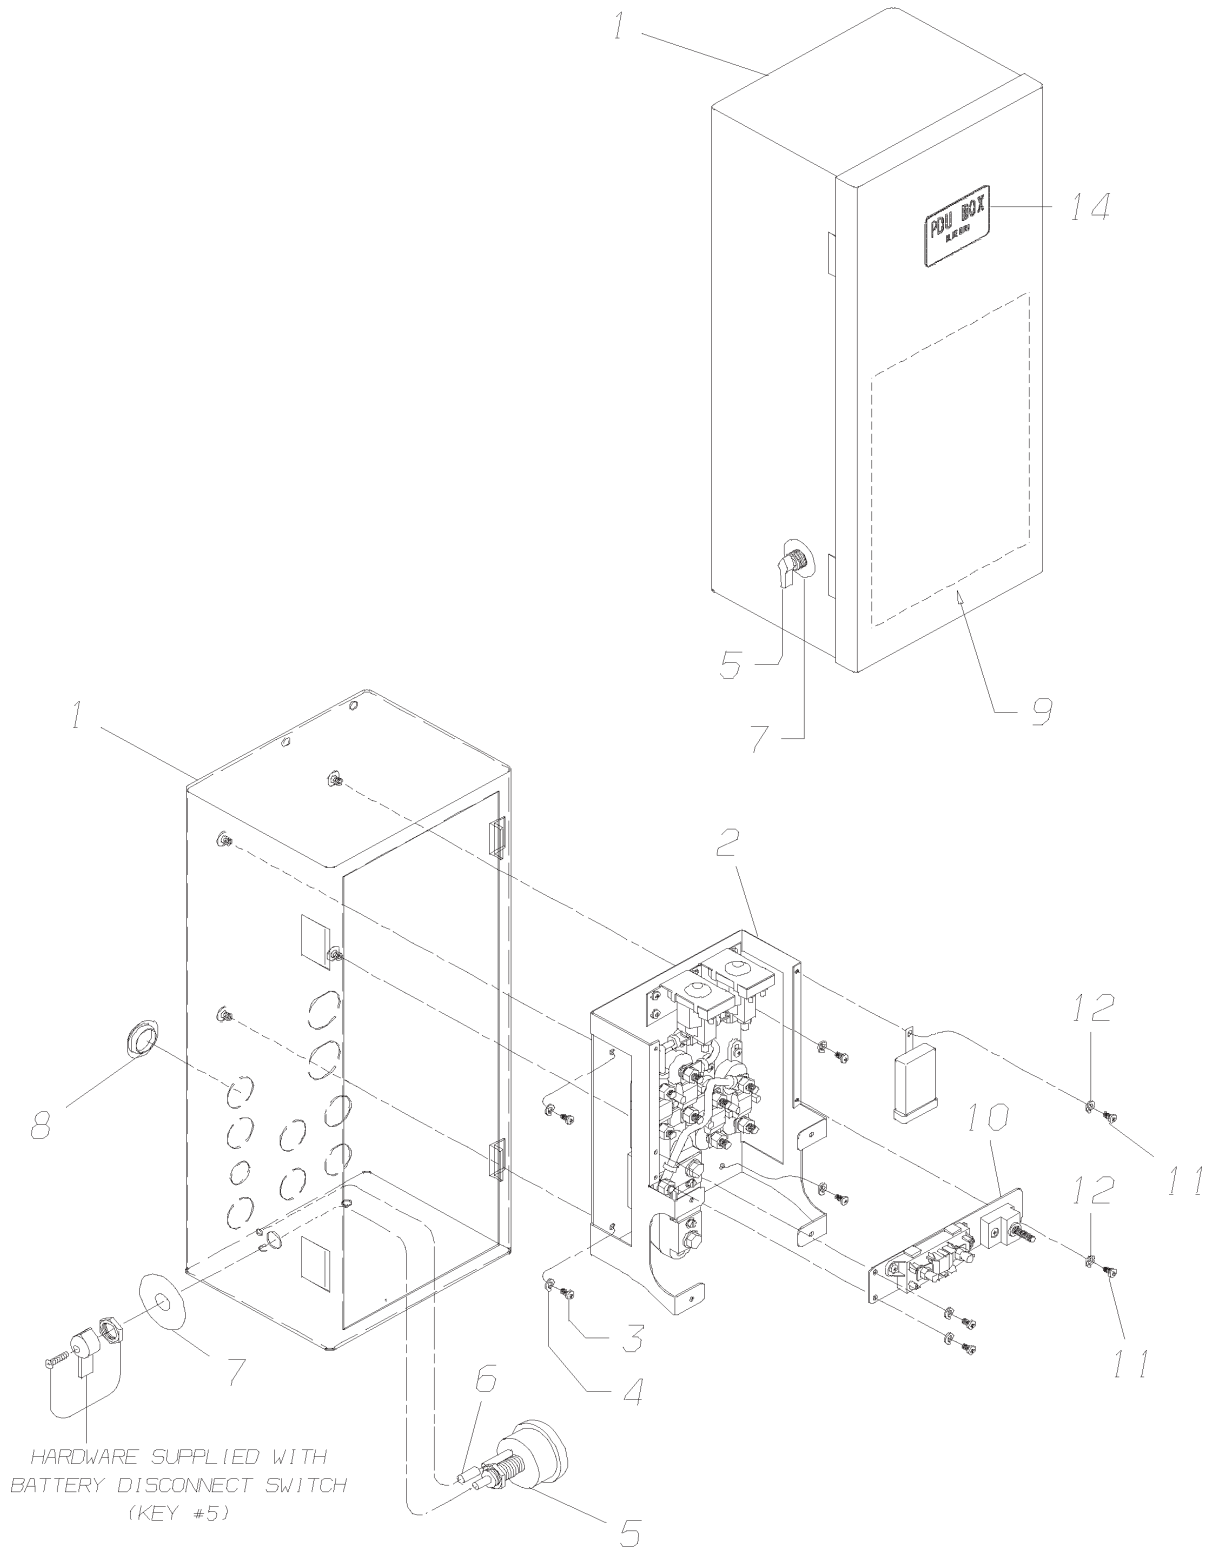

Models: H4RE
PDU, REAR
INTERMEDIATE PANEL ASSY
CUMMINS
To CSN 02/16/03

Key	PartNumber	Qty	Description	Comment