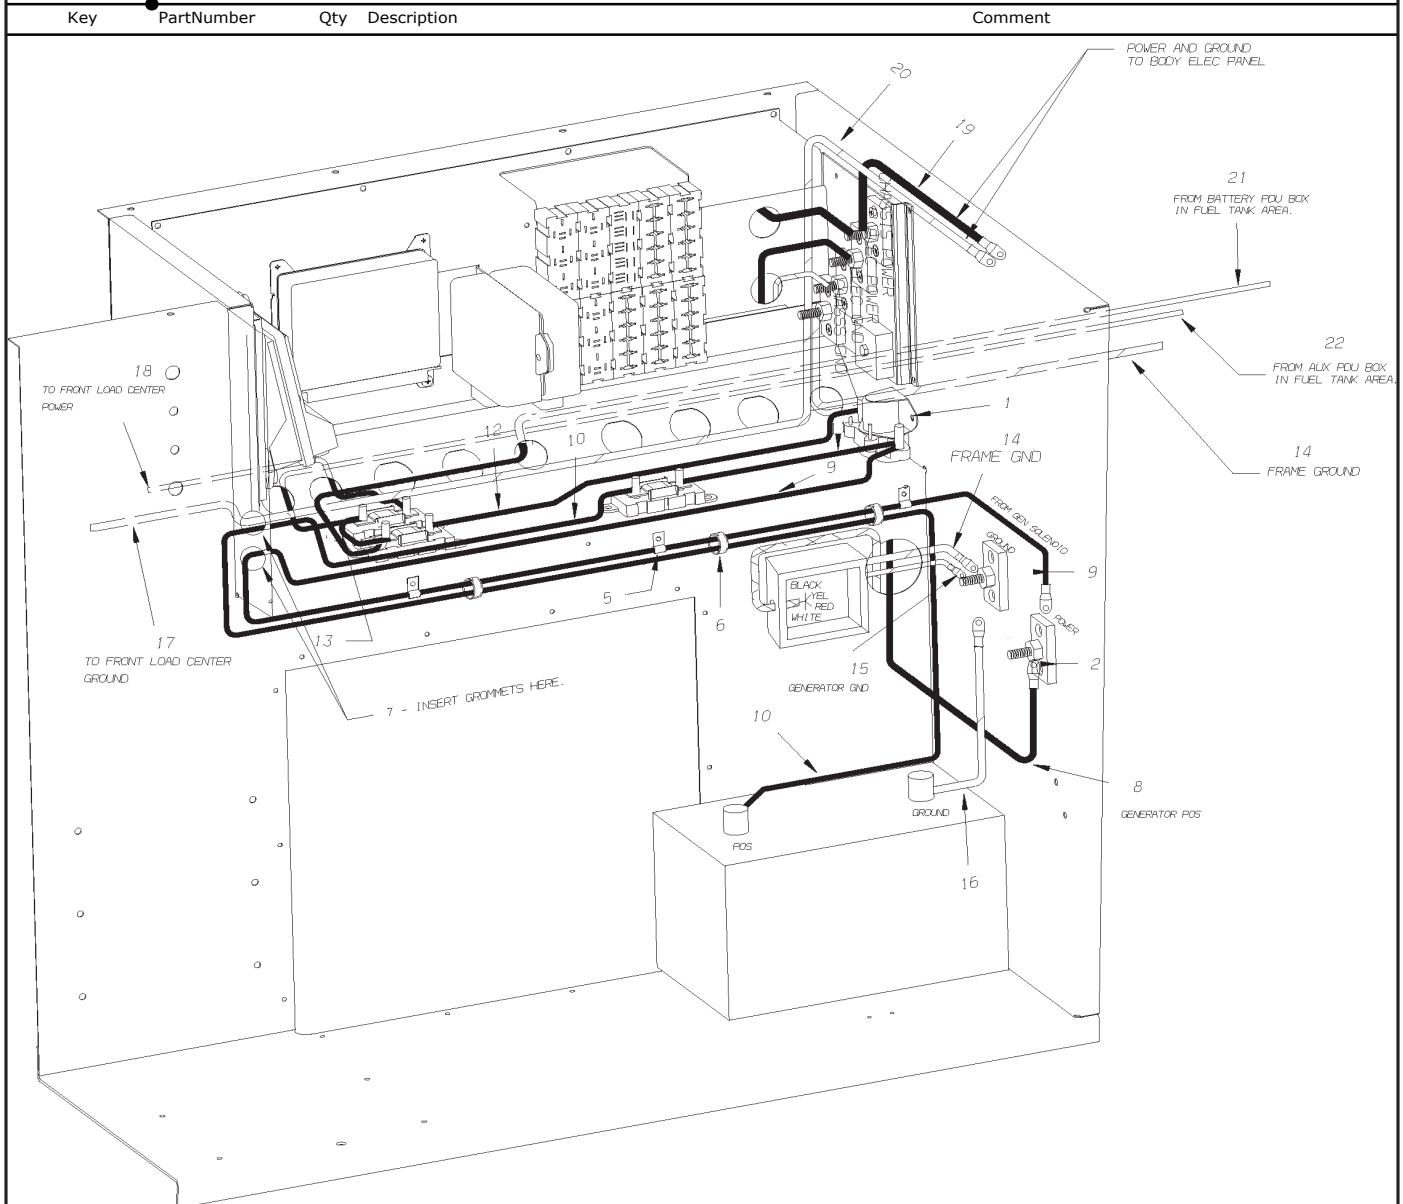

Models: H4RE
CUMMINS
ISL

Key	PartNumber	Qty	Description	Comment
24	2001105	27	WASHER,FLAT,13/64 X,1/2 X 3/64,YEL ZN DICH	

Models: H4RE
CABLES
INSTALLATION
CEC
38' UNIT

Key	PartNumber	Qty	Description	Comment
1	3954625		SOLENOID,12VDC,CUTLER-HAMMER,6041H105A	
	2000685		SCREW,1/4-14 X 1,AB,PH1,PAN HD,YEL ZN"	
2	0553131		STUD,TERMINAL,BAT CABLE JUNCTION,NO	
	0527358		SCREW,1/4-14 X 1-1/4,AB,PH1,FLT CNSK,YEL	
3	1864404		HOLDER,FUSE,MEGA,LITTLE FUSE	