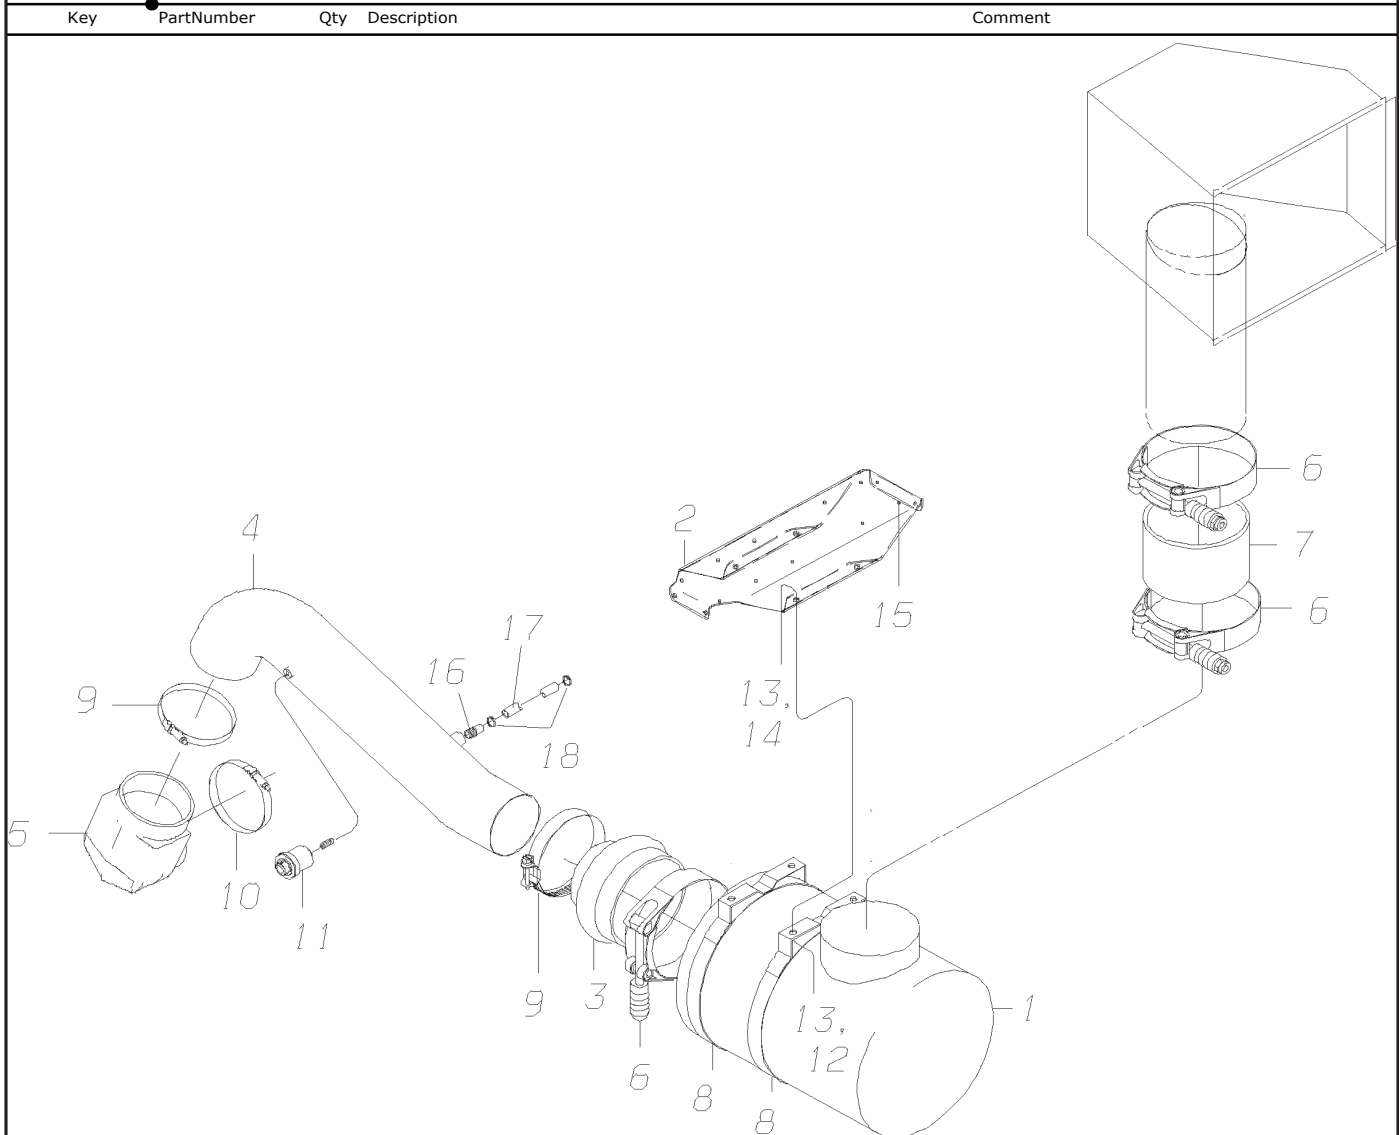

**Models: H4RE
AIR INTAKE
ISL**

Key	PartNumber	Qty	Description	Comment
1	1895044		AIR CLEANER ASSY,ECO-SM FARR 99842-007	
2	0046003		BRACKET,AIR CLEANER,MTG,ISL, H4RE	
3	0000080		HOSE,HUMP,7.00 ID X 5.00 ID	
4	0041385		TUBE,AIR INTAKE,ISL, H4RE	
5	1945989		ELBOW,RUBBER,COBRA,4 TO 5 IN	
6	1421965		CLAMP,SPRING LOADED,7.50 ID,7.25-7.56	
7	0002093		HOSE,RUBBER,STRAIGHT,7 IN ID 3.50 IN LONG