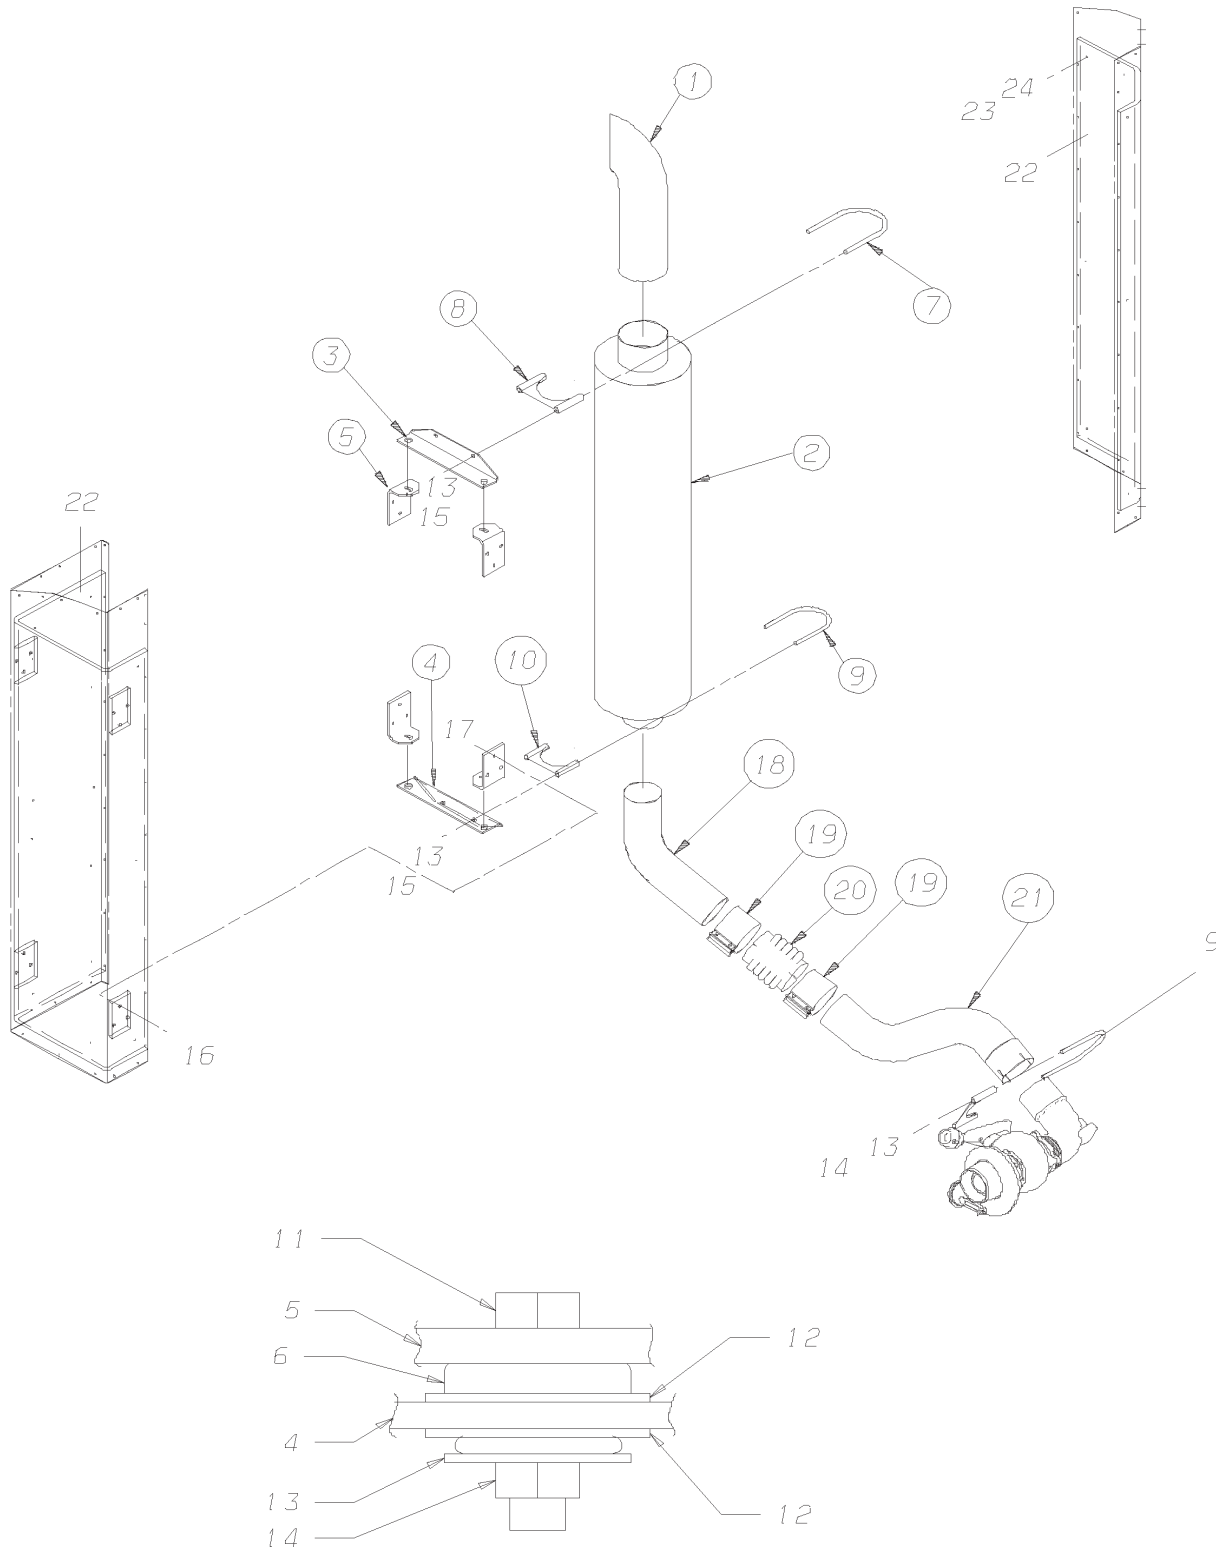

**Models: H4RE
CUMMINS
ISL**

Key	PartNumber	Qty	Description	Comment