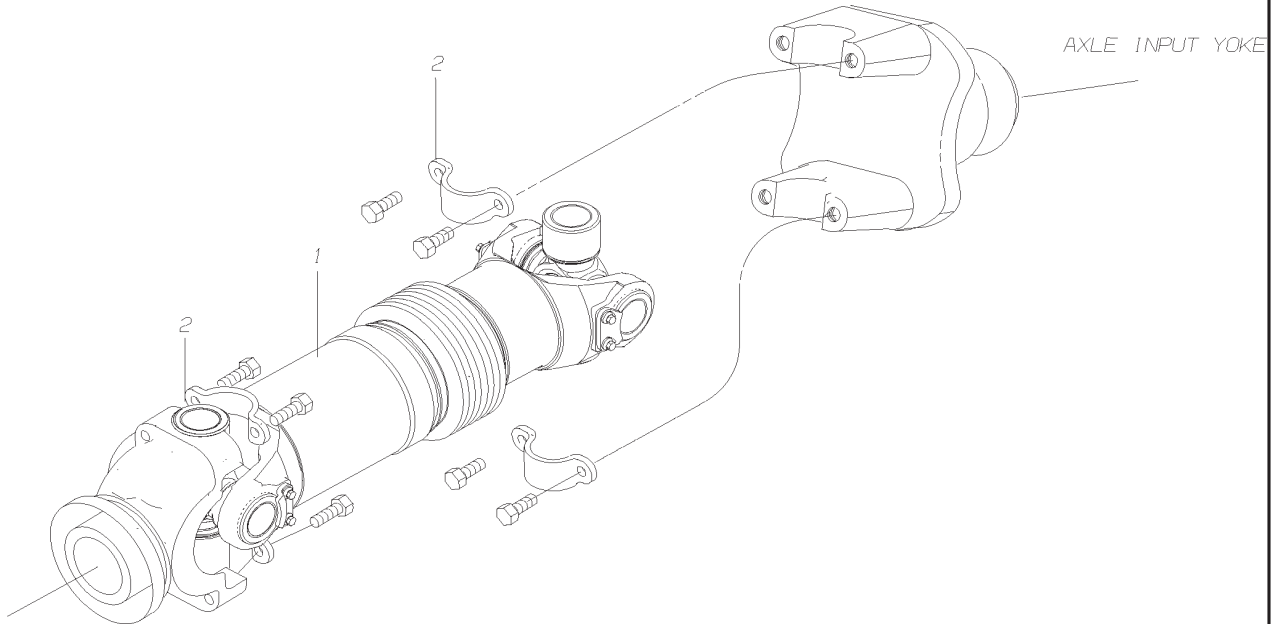

Models: H4RE, M4RE

Key	PartNumber	Qty	Description	Comment

TRANSMISSION OUTPUT YOKE

1	0050035	1	SHAFT ASSY,SPL250,SHORT CPLG,32.04"LG	
2	0050036	2	KIT,BRG,RETAINER,SPL250,250-70-18X	
NI		1	KIT, BOOT & STRAP	
NI		2	UNIVERSAL JOINT, SPL250