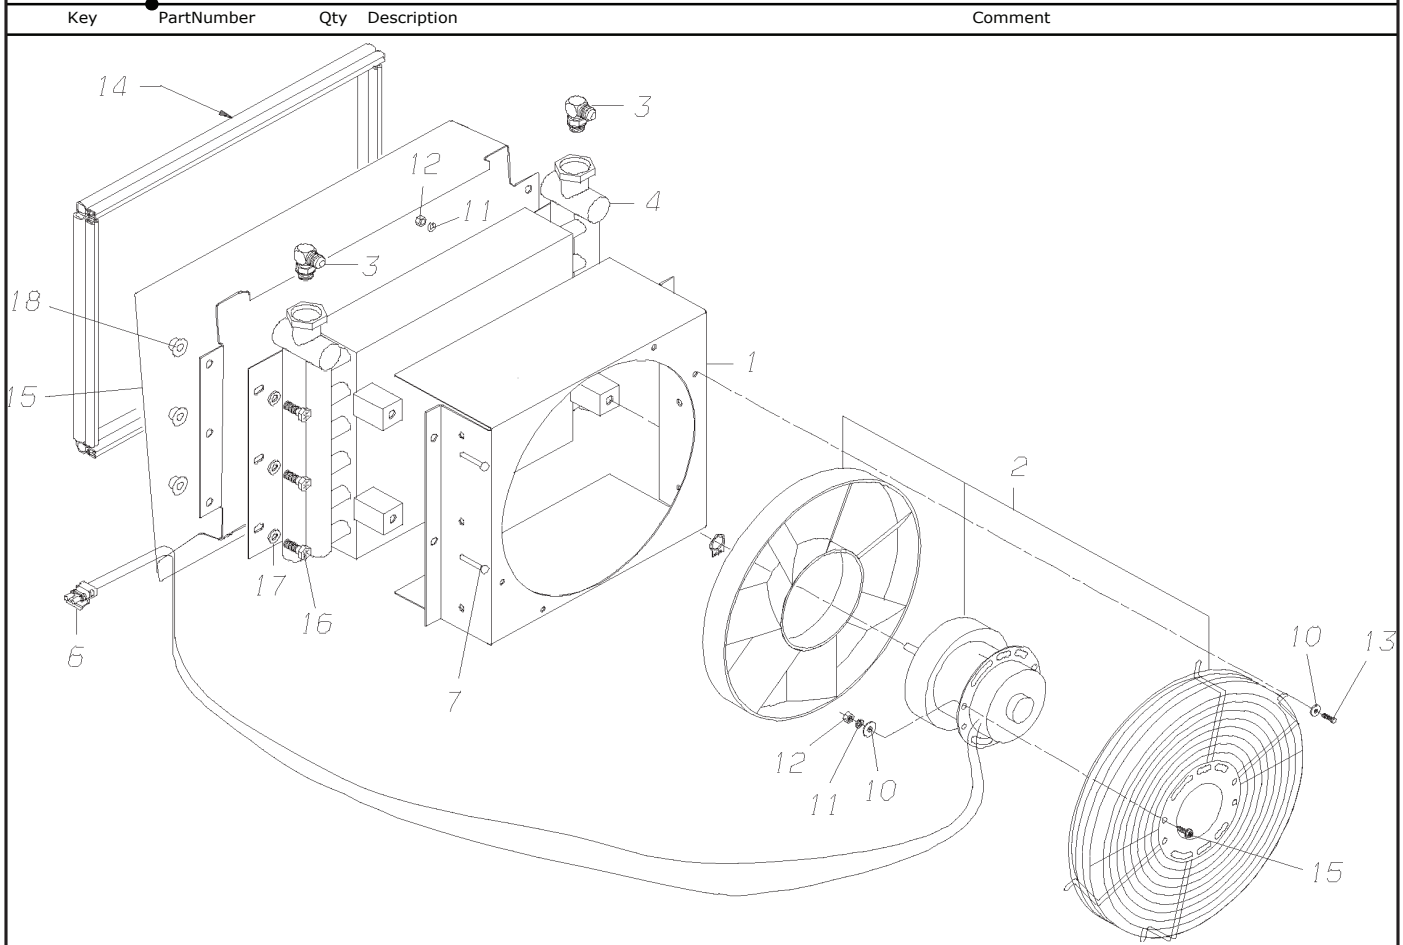

**Models: H4RE
ENGINE
COOLER AND FAN ASSY**

Key	PartNumber	Qty	Description	Comment
1	1886035		SHROUD ASSY, HYDRAULIC OIL COOLER	
2	1885938		FAN ASSY,12 IN,HONEYWELL	
3	1885946	2	ELBOW,90 DEG,O-RING,STRT THD,	
4	1885862		COOLER,OIL,HYDRAULIC,HONEYWELL 718159	
5	1206127	2	KIT,TRANSMISSION COOLER MOUNT,K223,PAIR	
6	1161868		CONNECTOR,2 CIRC,TOWER,WEATHERPACK,	
	1154541	2	TERMINAL,SOC,14-16GA,WEATHERPACK,PACK	
	1113315	2	SEAL,WIRE,CBL/DIA.136-.169,BL,W/PACK,PACK	
7	1085604	4	CAPSCREW,HEX HD,5/16-18X1 3/4,GR8,