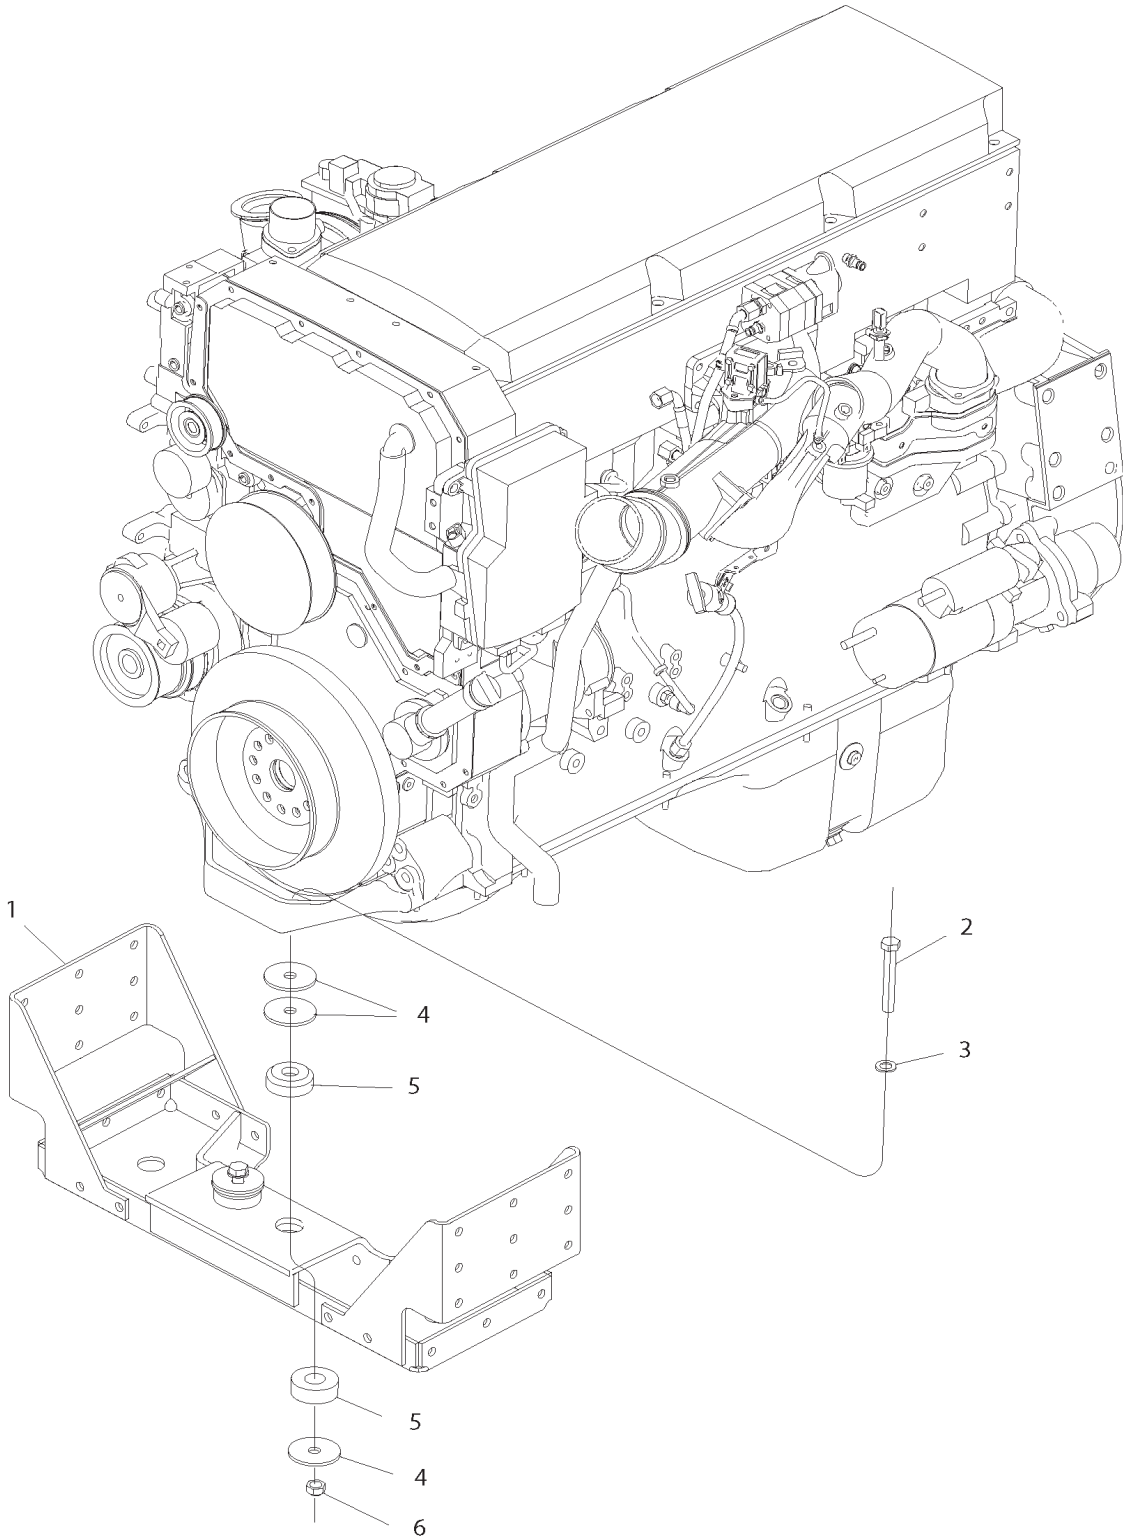

**Models: M4RE, H4RE
INSTALLATION
ENGINE, 1SX**

Key	PartNumber	Qty	Description	Comment

**Models: M4RE, H4RE
INSTALLATION
ENGINE, 1SX**

Key	PartNumber	Qty	Description	Comment
	0116357	1	DIAGRAM,INSTL,ENGINE,ISX600	
1	0111279	RE	CROSSMEMBER ASSY, ENGINE, ISX	
2	0116406	2	CAPSCREW,HEX HD,YEL DICH,GR8,5/8-11 X	
3	0929018	2	WASHER, FLAT, 21/32 X 1 1/8 X 3/32, HDN, YEL	
4	0090109	4	WASHER,SPECIAL,SNUBBING,BARRY,9810145	
5	0042594	2	ISOLATOR,ENGINE,BARRY CONTROLS	
6	0939827	2	NUT, HEX HD, 5/8-11, GR 8, LOCK, CADMIUM