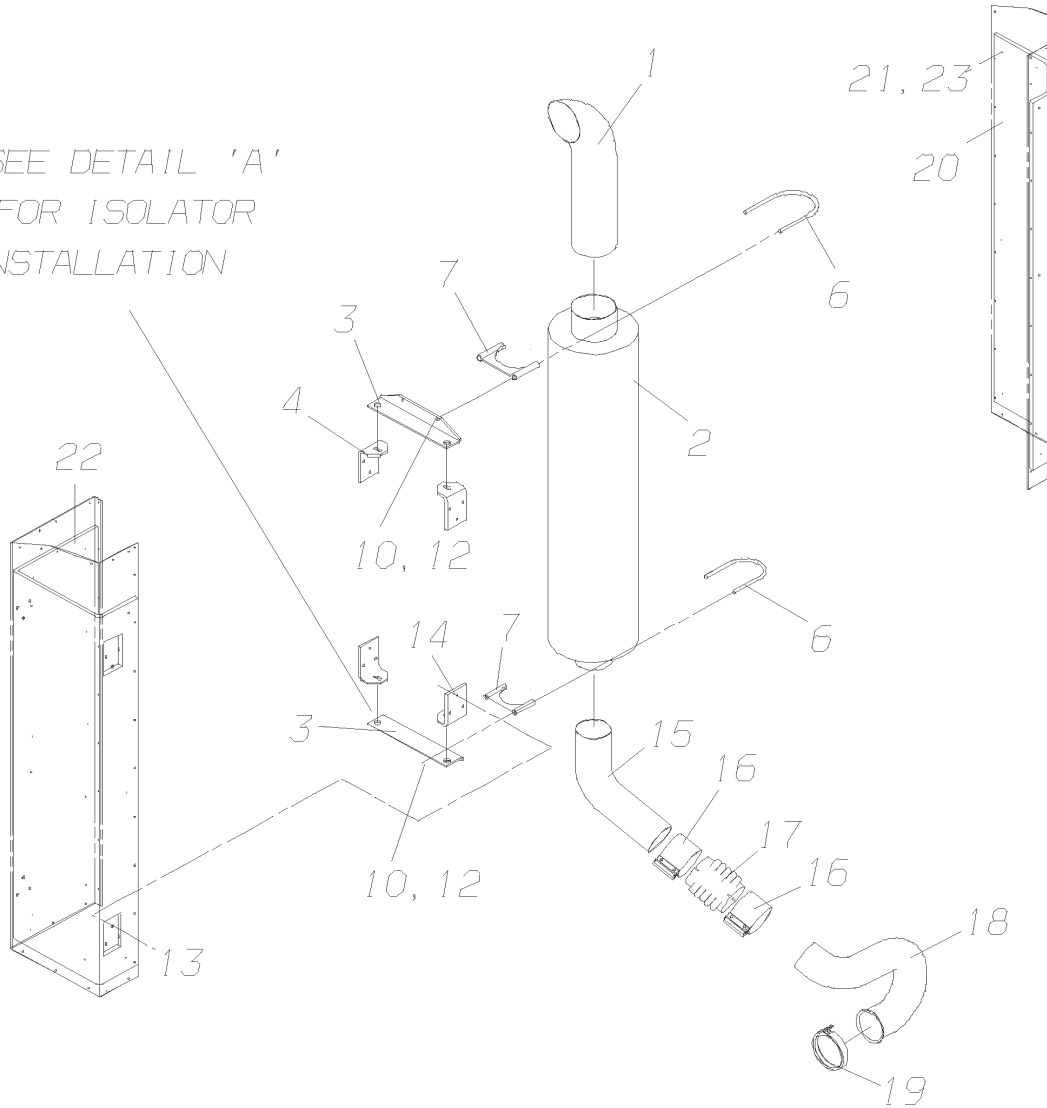

Models: H4RE
CAT
C12

Key	PartNumber	Qty	Description	Comment

SEE DETAIL 'A'
FOR ISOLATOR
INSTALLATION

DETAIL 'A'

Models: H4RE
CAT
C12

Key	PartNumber	Qty	Description	Comment
1	0048053		TAILPIPE,ROOF EXHAUST,5.00 OD CHROME,	
2	0050358		MUFFLER,DONALDSON,NO DC-	
3	0056144	2	ANGLE,MTG,MUFFLER,5.0 INLET/OUTLET,CAT	
4	1436138	4	BRACKET,MUFFLER SUPPORT,ROOF EXIT EXH,	
5	1327428	4	ISOLATOR,RUBBER,LORD CB-1120-3	
6	1660836	2	U-BOLT,5.00 IN	
7	1660844	2	SADDLE,5.00 IN	
8	2028363	4	BOLT,HEX HD,3/8-16,1-1/4,GR 5,YEL ZN DICH	
9	0958504	8	WASHER,FLAT,1 1/2 X 3/4 1/16 THK,NYLON	
10	1328632	12	WASHER,FLAT,.06 X .406 ID X 1.125 OD,BLK	
11	0839027	4	NUT,HEX HD,3/8-16,GR G,SM FLG LK,YEL	
12	0543934	4	NUT, HEX HD, 3/8-16, ZINC, LG FLG LK, YEL	
13	2001394	12	RIVNUT,NC,1/4"	
14	1044650	12	CAPSCREW,HEX,FLANGE 1/4-20X7/8	
15	0054511		PIPE,EXH.FLEX TO MUFFLER,CAT C12	
16	1250851	2	CLAMP,EXHAUST,WIDE BAND,5IN	
17	1947845		CONNECTOR,FLEXIBLE EXHAUST,SS,5.0ID-	
18	0054510		PIPE,EXH.TURBO TO FLEX,CAT C12	H4RE ONLY
18	0054938		PIPE,EXH,TURBO TO FLEX,COACH,CAT C12	H4RE ONLY
19	1735976		CLAMP,V-BAND,5 INCH	
20	0057593		KIT,INSULATION,CHIMNEY WRAP	
21	1925833	27	SCREW,8-18 X 1/2,AB,PH1,PAN HD,BLK ZN	
22	2001105	27	WASHER,FLAT,13/64 X,1/2 X 3/64,YEL ZN DICH