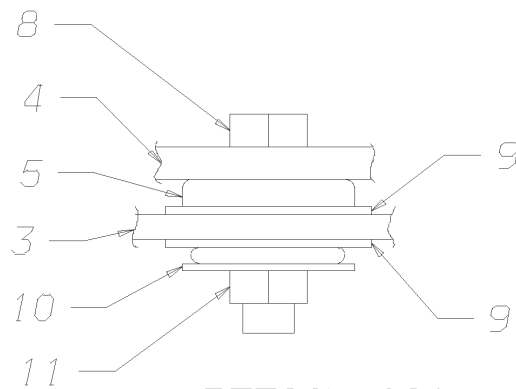

Models: H4RE
CAT
C12

Key	PartNumber	Qty	Description	Comment

SEE DETAIL 'A'
FOR ISOLATOR
INSTALLATION

DETAIL 'A'

Models: H4RE
CAT
C12

Key	PartNumber	Qty	Description	Comment
1	0048053		TAILPIPE,ROOF EXHAUST,5.00 OD CHROME,	
2	0050358		MUFFLER,DONALDSON,NO DC-	
3	0056144	2	ANGLE,MTG,MUFFLER,5.0 INLET/OUTLET,CAT	
4	1436138	4	BRACKET,MUFFLER SUPPORT,ROOF EXIT EXH,	
5	1327428	4	ISOLATOR,RUBBER,LORD CB-1120-3	
6	1660836	2	U-BOLT,5.00 IN	
7	1660844	2	SADDLE,5.00 IN	
8	2028363	4	BOLT,HEX HD,3/8-16,1-1/4,GR 5,YEL ZN DICH	
9	0958504	8	WASHER,FLAT,1 1/2 X 3/4 1/16 THK,NYLON	
10	1328632	12	WASHER,FLAT,.06 X .406 ID X 1.125 OD,BLK	
11	0839027	4	NUT,HEX HD,3/8-16,GR G,SM FLG LK,YEL	
12	0543934	4	NUT, HEX HD, 3/8-16, ZINC, LG FLG LK, YEL	
13	2001394	12	RIVNUT,NC,1/4"	
14	1044650	12	CAPSCREW,HEX,FLANGE 1/4-20X7/8	
15	0054511		PIPE,EXH.FLEX TO MUFFLER,CAT C12	
16	1250851	2	CLAMP,EXHAUST,WIDE BAND,5IN	
17	1947845		CONNECTOR,FLEXIBLE EXHAUST,SS,5.0ID-	
18	0054510		PIPE,EXH.TURBO TO FLEX,CAT C12	H4RE ONLY
18	0054938		PIPE,EXH,TURBO TO FLEX,COACH,CAT C12	H4RE ONLY
19	1735976		CLAMP,V-BAND,5 INCH	
20	0057593		KIT,INSULATION,CHIMNEY WRAP	
21	1925833	27	SCREW,8-18 X 1/2,AB,PH1,PAN HD,BLK ZN	
22	2001105	27	WASHER,FLAT,13/64 X,1/2 X 3/64,YEL ZN DICH