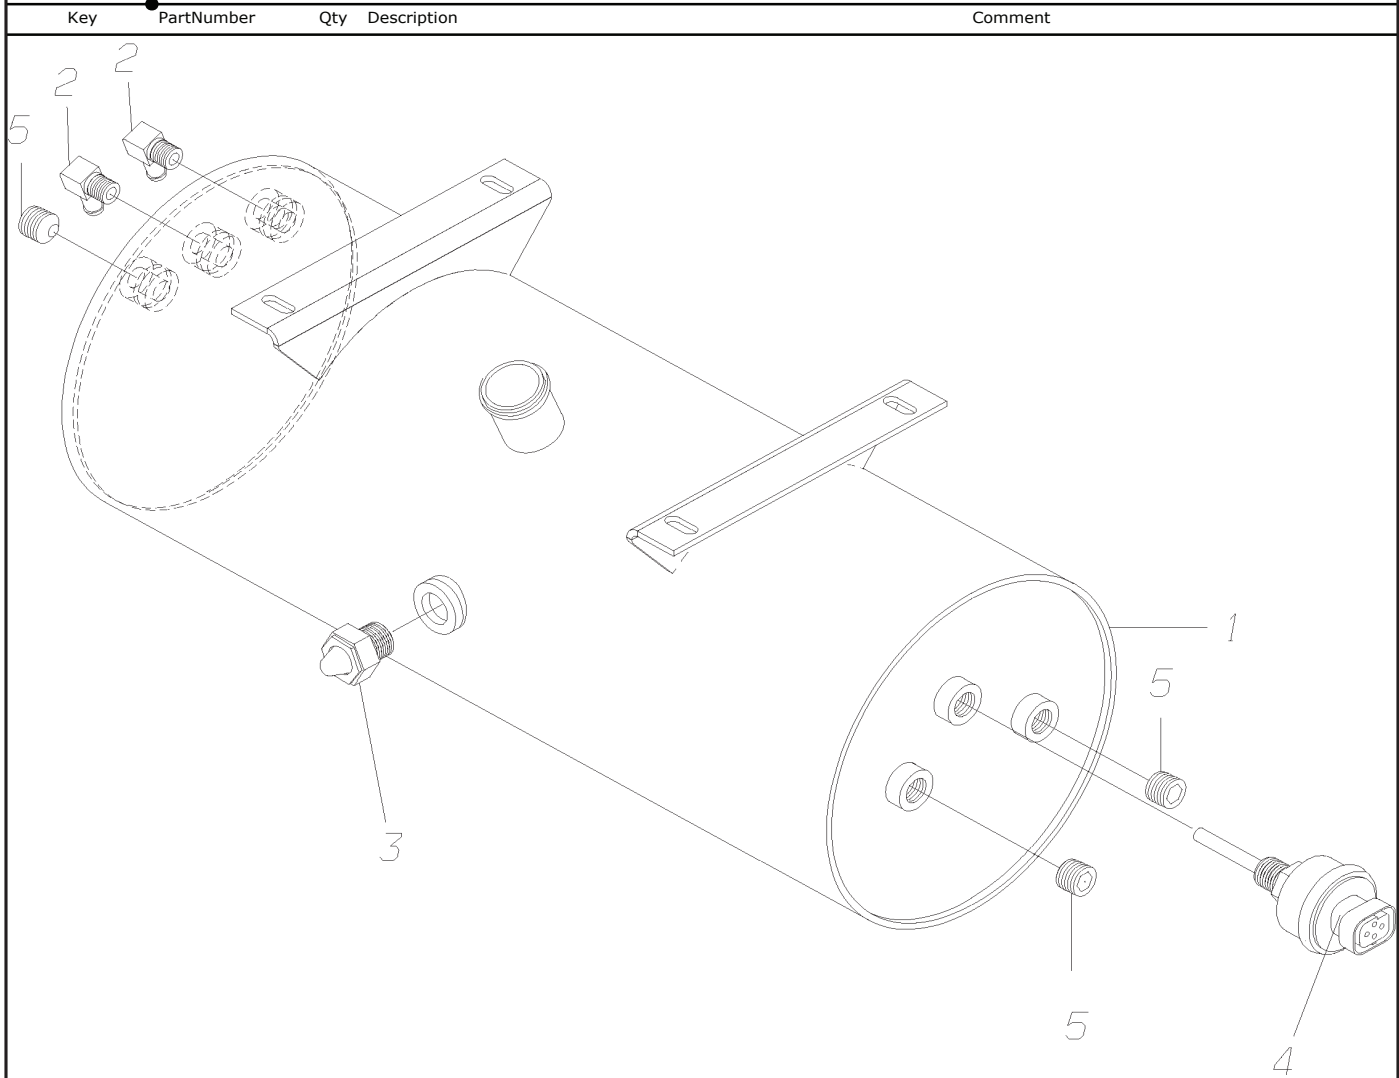

Models: H4RE, M4RE
DEAERATION TANK
With: FEATURE 40192-02
To CSN M4RE (02/29/04)

Key	PartNumber	Qty	Description	Comment
1	0034436		TANK ASSY,DEAERATION,ALUMINUM,	
2	1409093	3	ELBOW,BARBED INSERT,3/8 HOSE X 1/4 MPT	
3	1422179		SIGHT GLASS	
4	1940022		SENDER,LOW COOLANT LEVEL,COOPER	
5	2023513		PLUG,PIPE,1/4,ALLEN HEX HD,BRASS