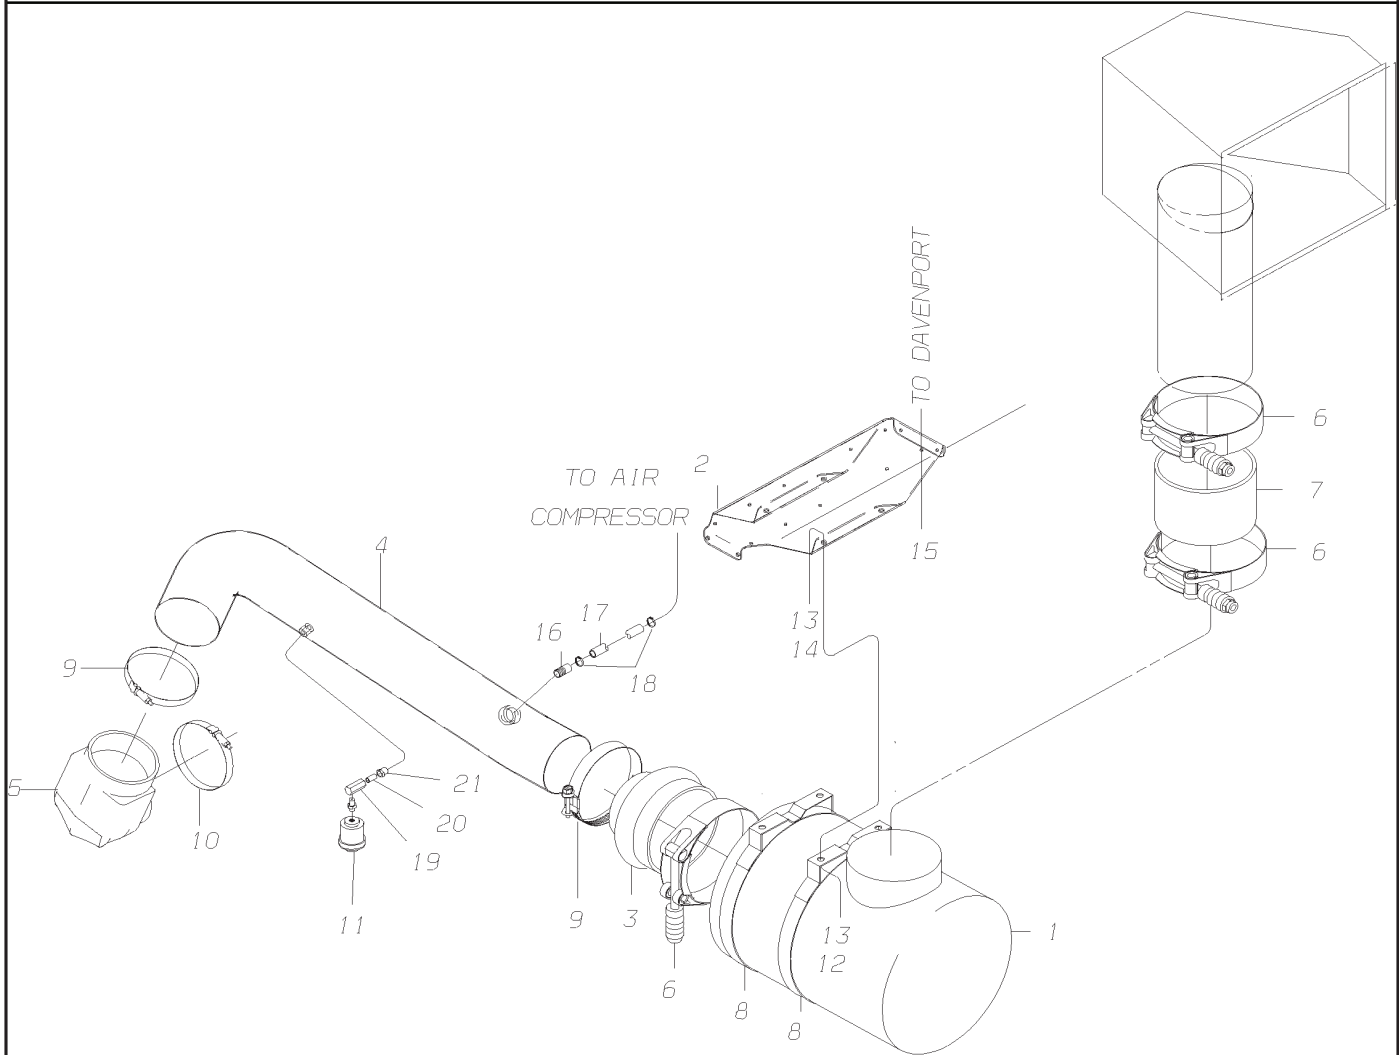

Models: **H4RE**
AIR INTAKE
ISL03

Key	PartNumber	Qty	Description	Comment

1	1895044		AIR CLEANER ASSY,ECO-SM FARR 99842-007	
2	0046003		BRACKET,AIR CLEANER,MTG,ISL, H4RE	
3	0000080		HOSE,HUMP,7.00 ID X 5.00 ID	
4	0041385		TUBE,AIR INTAKE,ISL, H4RE	
5	1945989		ELBOW,RUBBER,COBRA,4 TO 5 IN	
6	1421965		CLAMP,SPRING LOADED,7.50 ID,7.25-7.56	
7	0002093		HOSE,RUBBER,STRAIGHT,7 IN ID 3.50 IN LONG