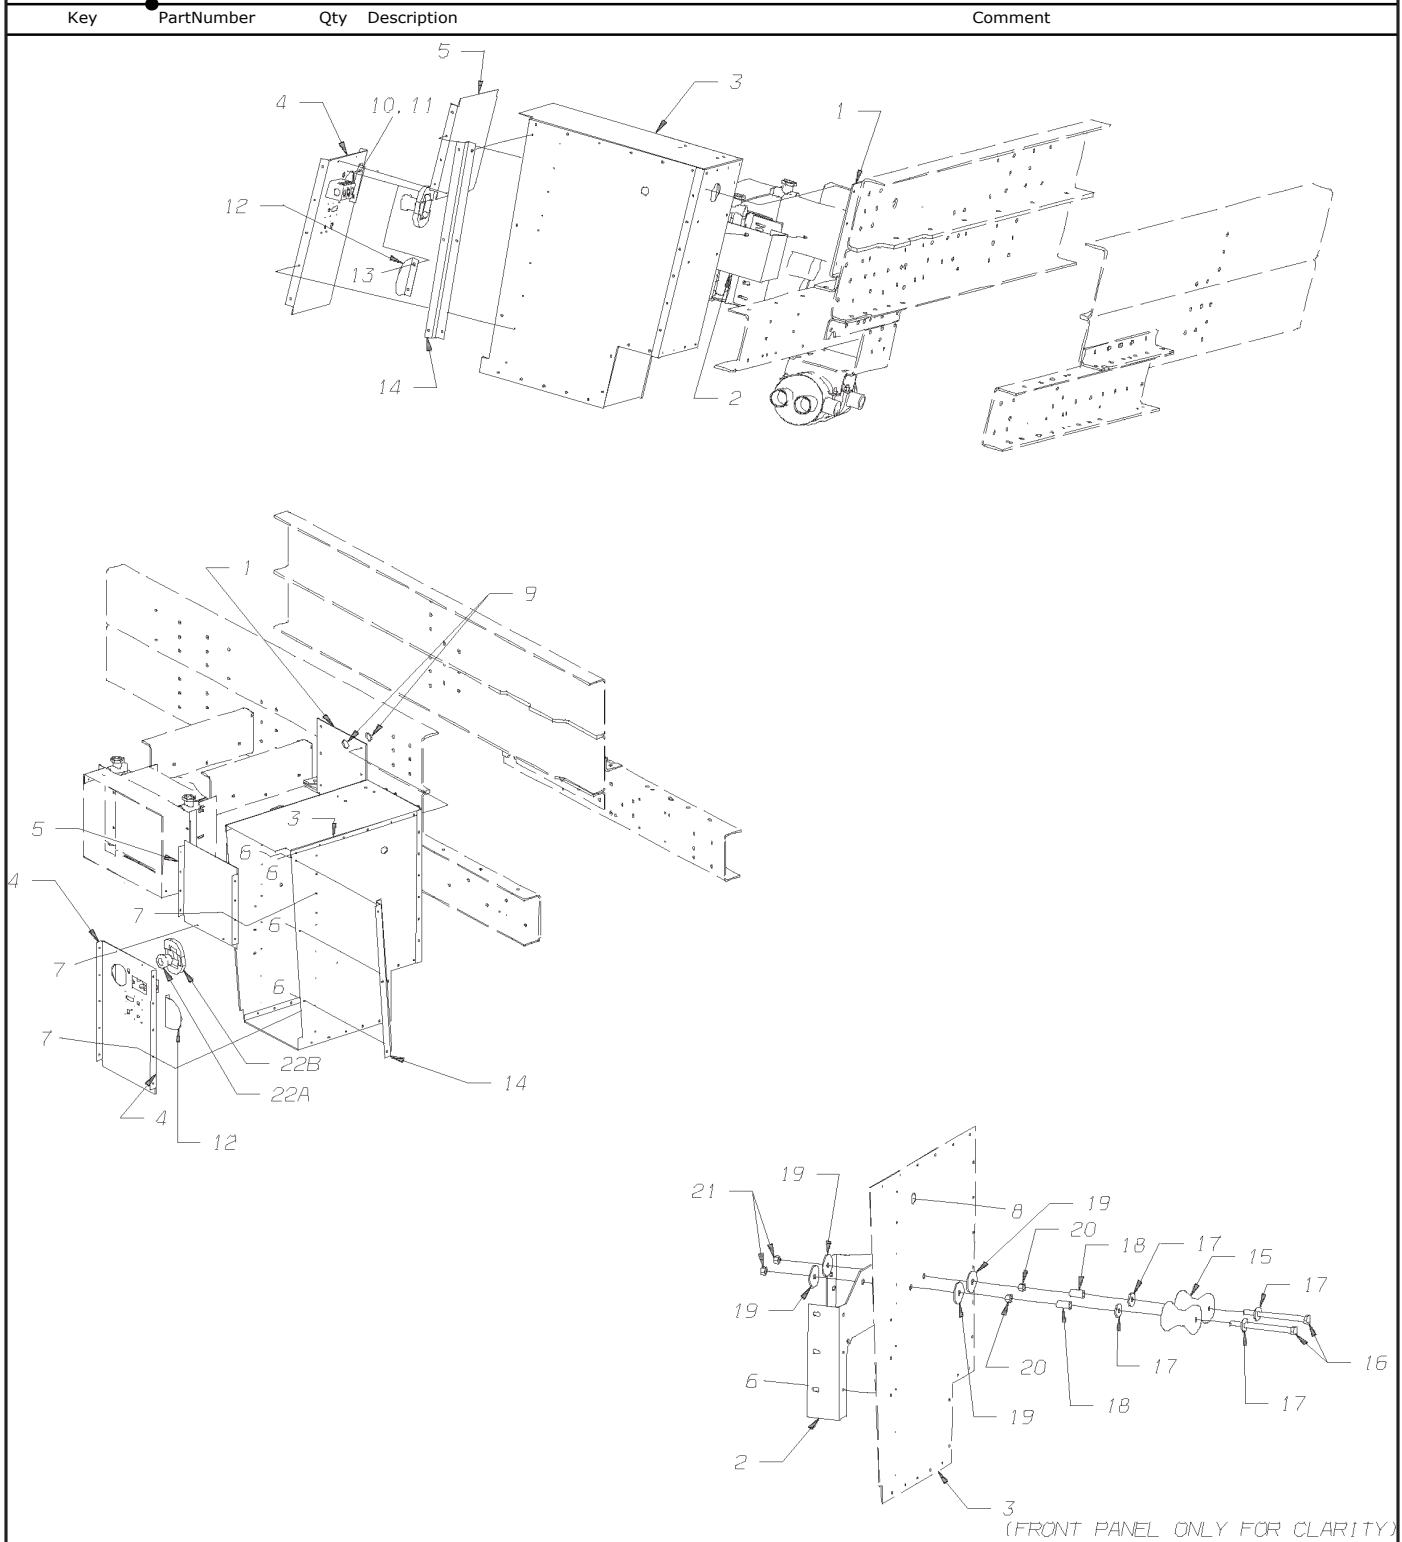

Models: H4RE
POWER CORD REEL BOX
With: FEATURE 38112-07

**Models: H4RE
POWER CORD REEL BOX
With: FEATURE 38112-07**

Key	PartNumber	Qty	Description	Comment
2	0041520		BRACKET,MTG,OUTER,ELEC CORD REEL,H4RE	
3	0042608		BOX ASSY,POWER CORD REEL,H4RE	
4	0042626		PANEL ASSY,FACE,LWR,ELEC CORD REEL,H4RE	
5	0041528		PANEL,FACE,UPR,ELEC CORD REEL,H4RE	
6	0888222	12	RIVET,CHERRY,1/4IN	
7	2193456		SCREW,SM,PH,PN/HD,10-24 X 3/8,TYPE G,ZN3	
8	2003192		GROMMET,RUBBER,FC	
9	2003200	2	GROMMET,RUBBER,1 IN. ID	
10	0882795	2	LOCKWASHER, SPLIT RING, 3/8, MED, YELLOW	
11	2260834	2	CAPSCREW,HEX,3/8-16 X 1,GR 5,ZN3	
12	0046273		CLOSEOUT,PANEL PWR CORD REEL ACCESS,	
13	2260677	2	NUT,HEX,3/8-16,ZN3	
14	0046651		BRACKET,MTG,REAR,PWR CORD REEL BOX,	
15	0049099		ROLLER,3.0 BOW,RUBBER,BLACK,H4RE	
16	1003086	2	CAPSCREW,HEX HD,1/2-13 X6 1/2,GR8,	
17	2001154	4	WASHER,FLAT,9/16,X 1 25/64 X7/64,	
18	0049100	2	SPACER,.75OD X .510ID,1.375THK,H4RE	
19	1306927	4	WASHER,FLAT,.531 X 2.250 X 11 GA,YEL	
20	1003094	2	NUT,HEX HD,1/2-13,GR 8,YEL ZN DICH	
21	0850800	2	NUT, HEX HD, 1/2-13, LOCKING, GR 8, CAD	
22	0049142		CORD REEL ASSY,CABLE MASTER,H4RE