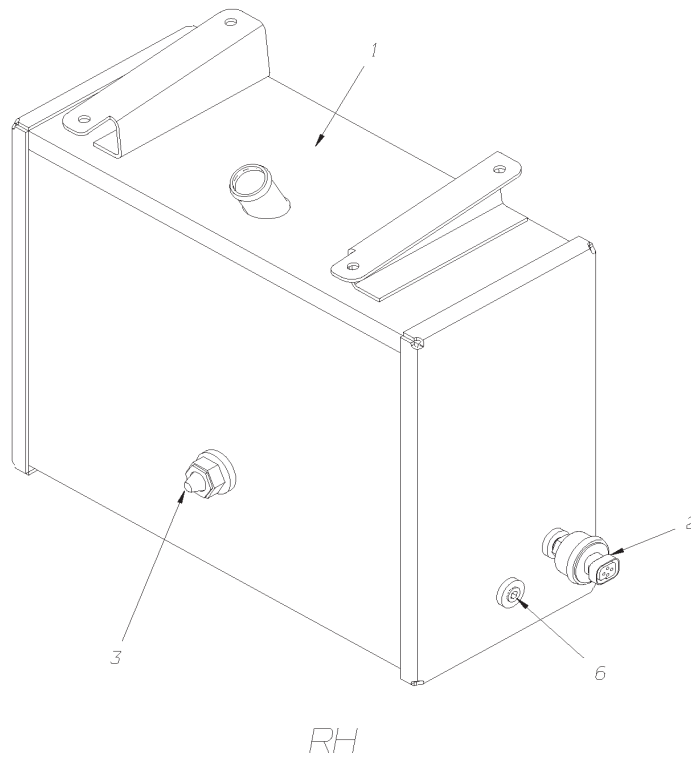

Models: H4RE, M4RE
DEAERATION TANK
C13
With: FEATURE 40192-03
To CSN M4RE (02/29/04)

Key	PartNumber	Qty	Description	Comment

Models: H4RE, M4RE
**DEAERATION TANK
C13**
With: FEATURE 40192-03
To CSN M4RE (02/29/04)

Key	PartNumber	Qty	Description	Comment
1	0084568		TANK ASSY,DEAERATION,C13	
2	1940022		SENDER,LOW COOLANT LEVEL,COOPER	
3	1422179		SIGHT GLASS	
4	1409093	3	ELBOW,BARBED INSERT,3/8 HOSE X 1/4 MPT	
5	1409085		ELBOW,BARBED INSERT,1/4 HOSE X 1/4 MPT	
6	2023513		PLUG,PIPE,1/4,ALLEN HEX HD,BRASS	
7	0905745		SEALANT,PIPE,LOCTITE 567,W/TEFLON 250CC