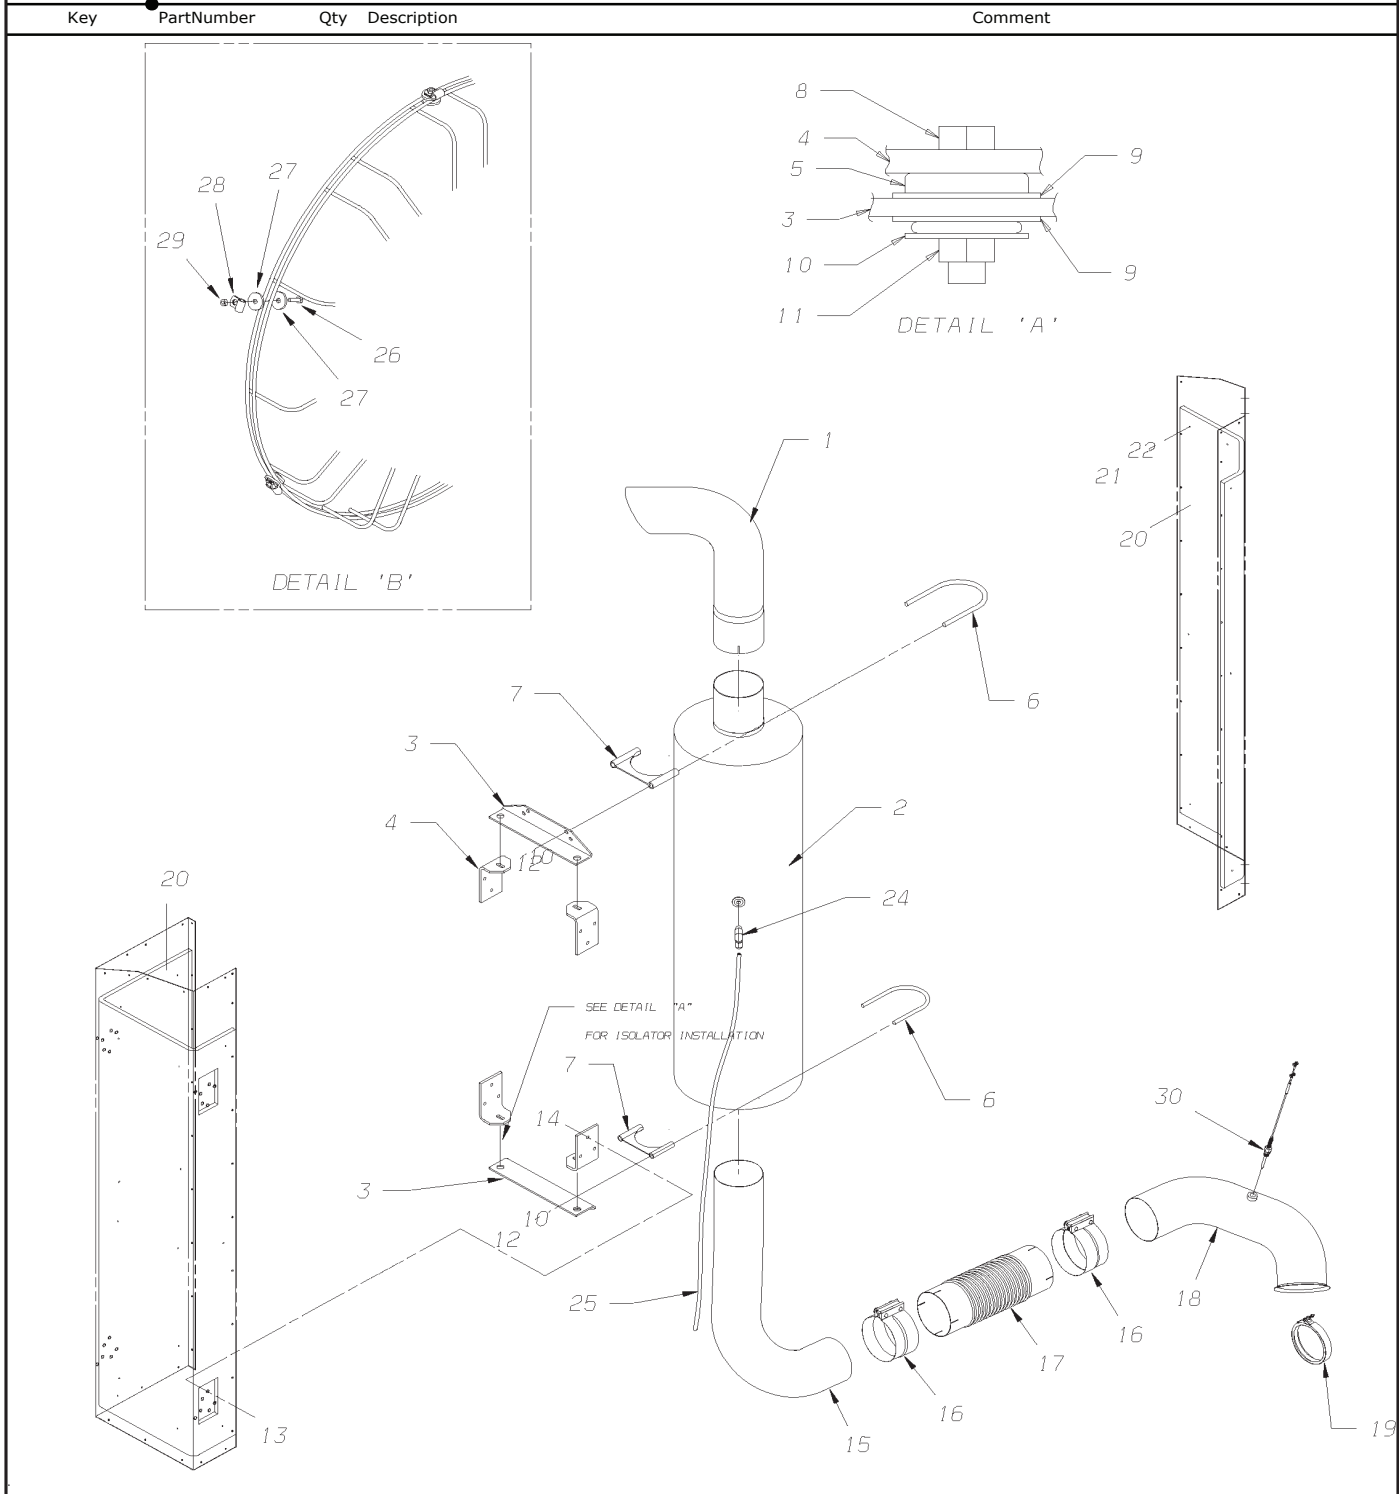

**Models: H4RE, M4RE
CAT
C13**

1 0072334 TAILPIPE,EXHAUST,ROOF,CHROME,4.875 O.D

**Models: H4RE, M4RE
CAT
C13**

Key	PartNumber	Qty	Description	Comment
2	0071622		MUFFLER,EXHAUST,NELSON	
3	0056144	2	ANGLE,MTG,MUFFLER,5.0 INLET/OUTLET,CAT	
4	1436138	4	BRACKET,MUFFLER SUPPORT,ROOF EXIT EXH,	
5	1327428	4	ISOLATOR,RUBBER,LORD CB-1120-3	
6	1660844	2	SADDLE,5.00 IN	
7	1660844	2	SADDLE,5.00 IN	
8	2028363	4	BOLT,HEX HD,3/8-16,1-1/4,GR 5,YEL ZN DICH	
9	0958504	8	WASHER,FLAT,1 1/2 X 3/4 1/16 THK,NYLON	
10	1328632	12	WASHER,FLAT,.06 X .406 ID X 1.125 OD,BLK	
11	0839027	4	NUT,HEX HD,3/8-16,GR G,SM FLG LK,YEL	
12	0543934	4	NUT, HEX HD, 3/8-16, ZINC, LG FLG LK, YEL	
13	2001394	12	RIVNUT,NC,1/4"	
14	1044650	12	CAPSCREW,HEX,FLANGE 1/4-20X7/8	
15	0067918		PIPE,EXH,FLEX TO MUFFLER,CAT C13	
16	1250851	2	CLAMP,EXHAUST,WIDE BAND,5IN	
17	0073397		CONNECTOR,FLEXIBLE,EXHAUST,5 IN,MF	
18	0075115		PIPE,EXH,TURBO TO FLEX,RV,CAT C13-525	WITH FEATURE 40192-04
18	0075116		PIPE,EXH,TURBO TO FLEX,COACH,CAT C13-410	WITH FEATURE 40192-03
19	1735976		CLAMP,V-BAND,5 INCH	
20	0057593		KIT,INSULATION,CHIMNEY WRAP	
21	1925833	27	SCREW,8-18 X 1/2,AB,PH1,PAN HD,BLK ZN	
22	2001105	27	WASHER,FLAT,13/64 X,1/2 X 3/64,YEL ZN DICH	
24	0072330		FITTING,PARKER,6-6 CBU-S