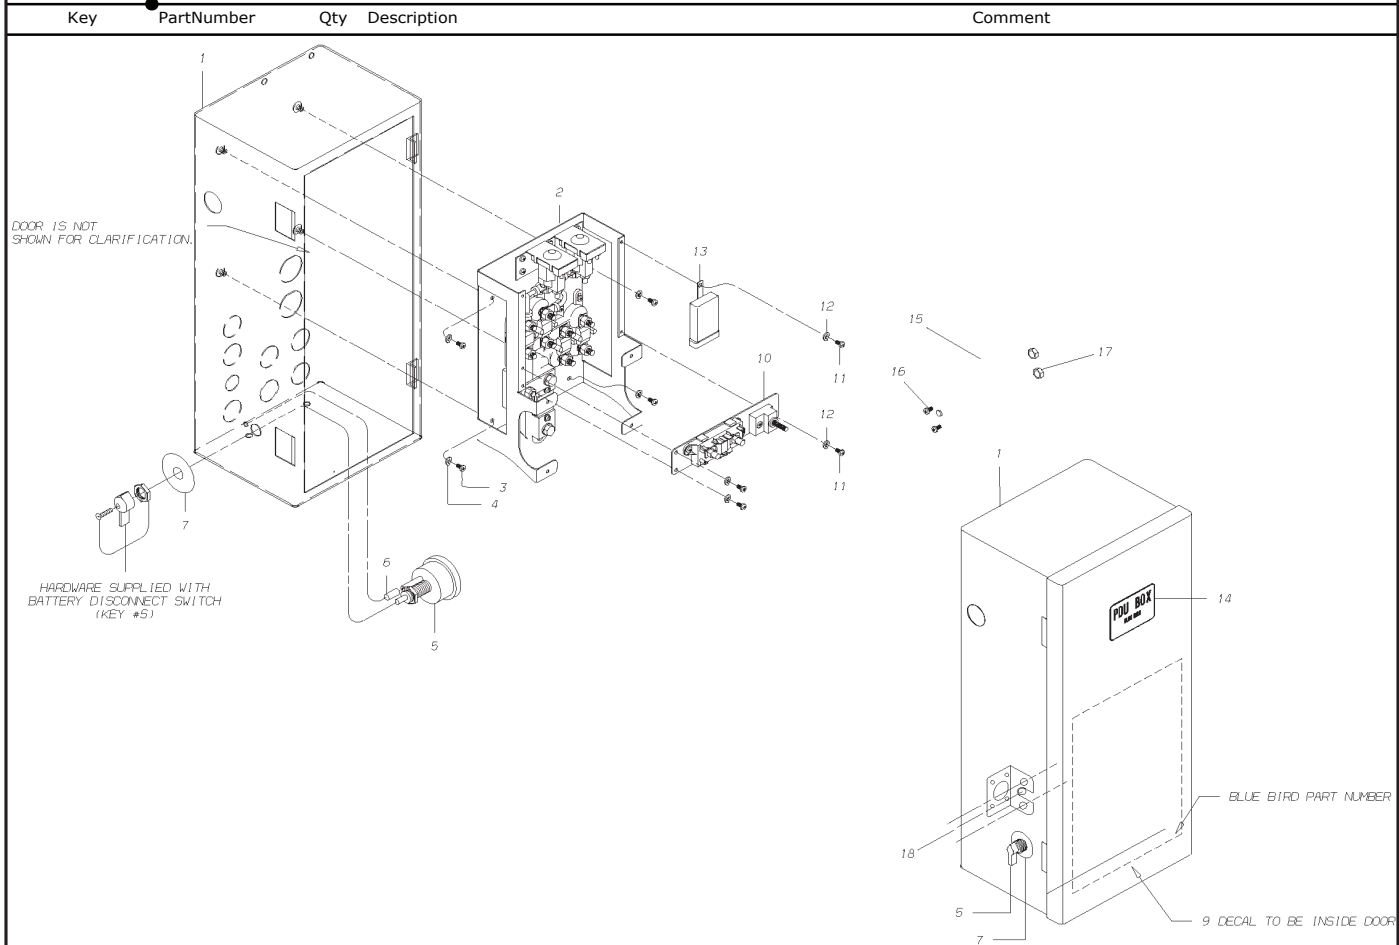

Models: H4RE
PDU, REAR
INTERMEDIATE PANEL ASSY
CUMMINS
BSN: From CSN 02/17/03

Key	PartNumber	Qty	Description	Comment
	0060580		PANEL ASSY,INTERMEDIATE,REAR,PDU,CUM,	
1	0060778		BOX,REAR,PDU, H4RE	
2	0060770		PANEL ASSY,REAR,PDU,INNER,CUMMINS, H4RE	
3	3754728		SCREW,MACH,10-32 X 3/8,PH1,PAN HD,	
4	2001162		LOCKWASHER,SPLIT RING, 3/16,MED,YEL ZN	
5	1902337		SWITCH, DISCONNECT, BATTERY, DOUBLE	
6	1797802		HOSE,.25 ID X .50 OD,W-H H00904	
7	0006304		FACE PLATE, BATTERY SWITCH, DOUBLE POLE	
9	0059065		DECAL,PDU,REAR,CUMMINS, 38H4