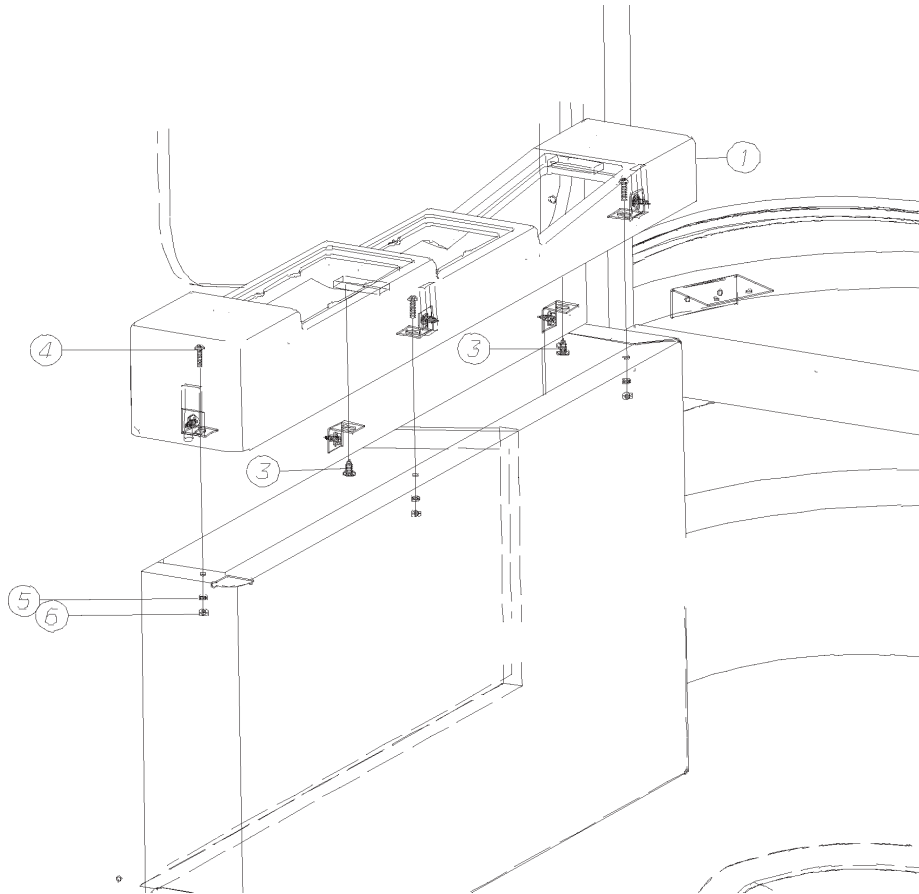

**Models: H4RE
DRIVER'S ARM CONSOLE**

Key	PartNumber	Qty	Description	Comment