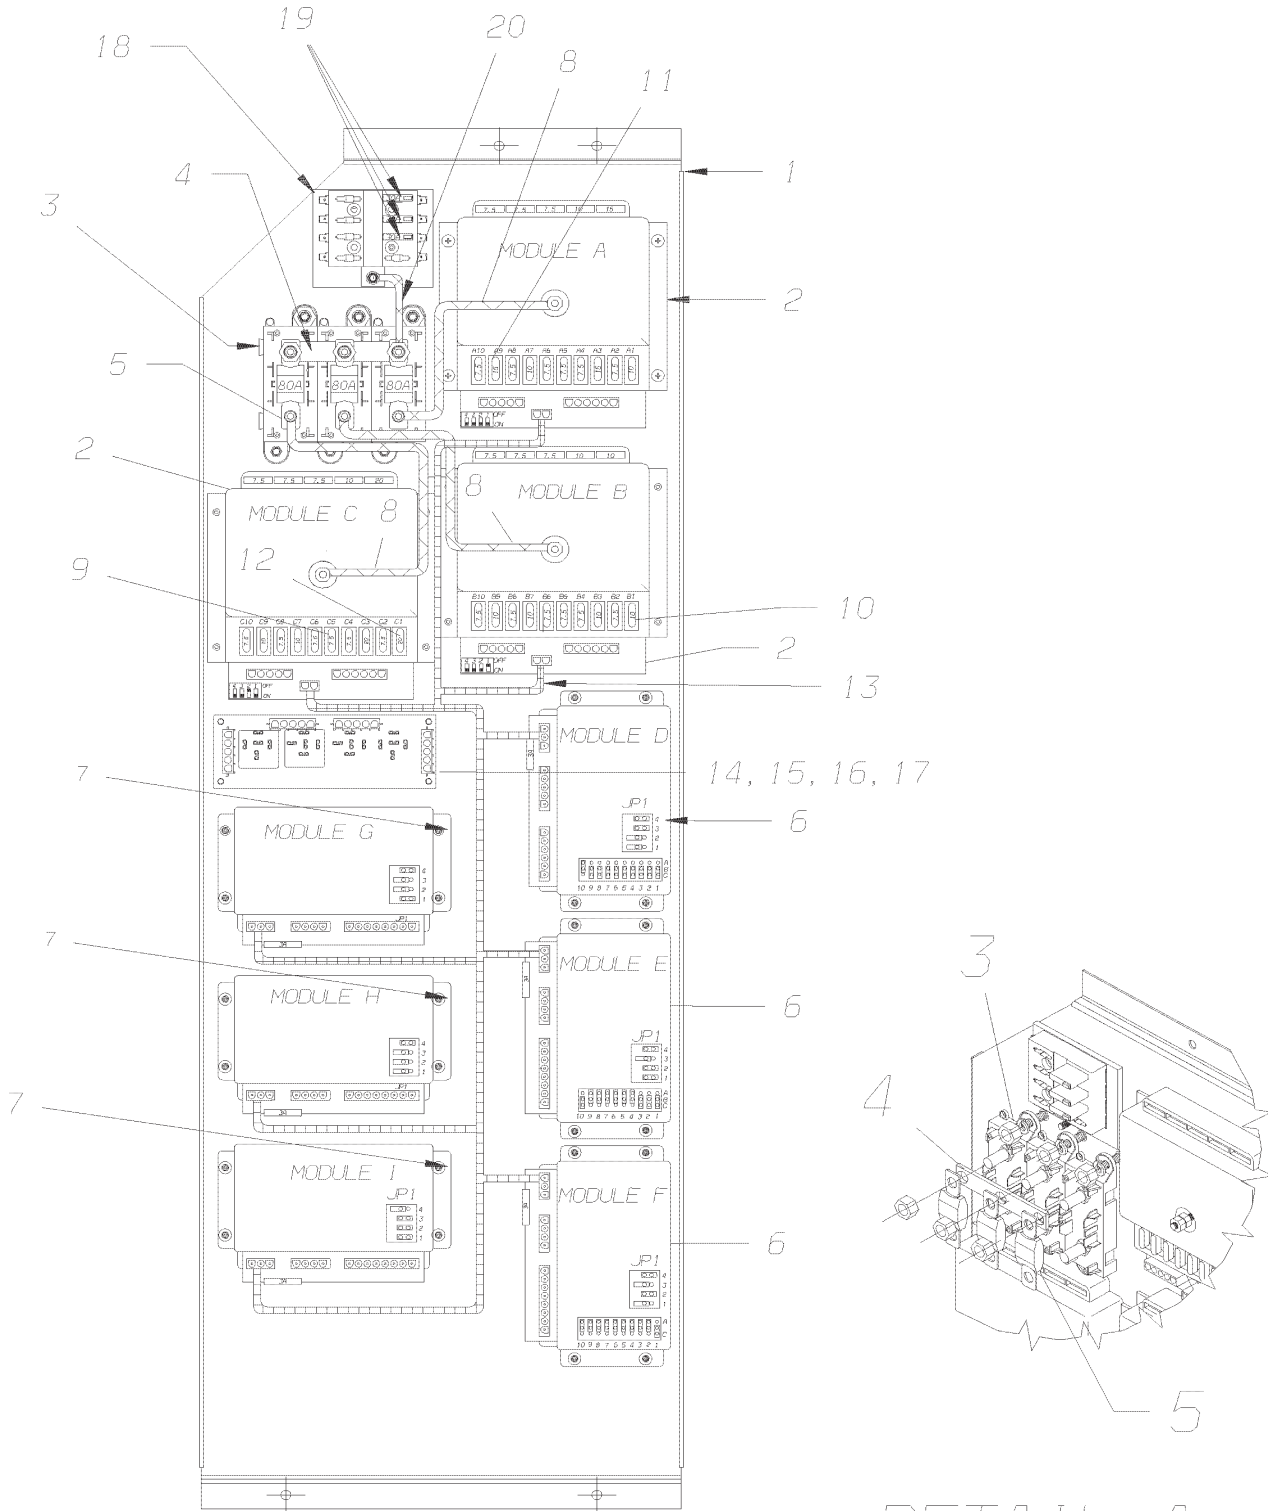

Models: **H4RE
PANEL ASSEMBLIES
FRONT MULTIPLEX
45' UNIT**

Key	PartNumber	Qty	Description	Comment

DETAIL A

To order parts call 478.825.0330 x136