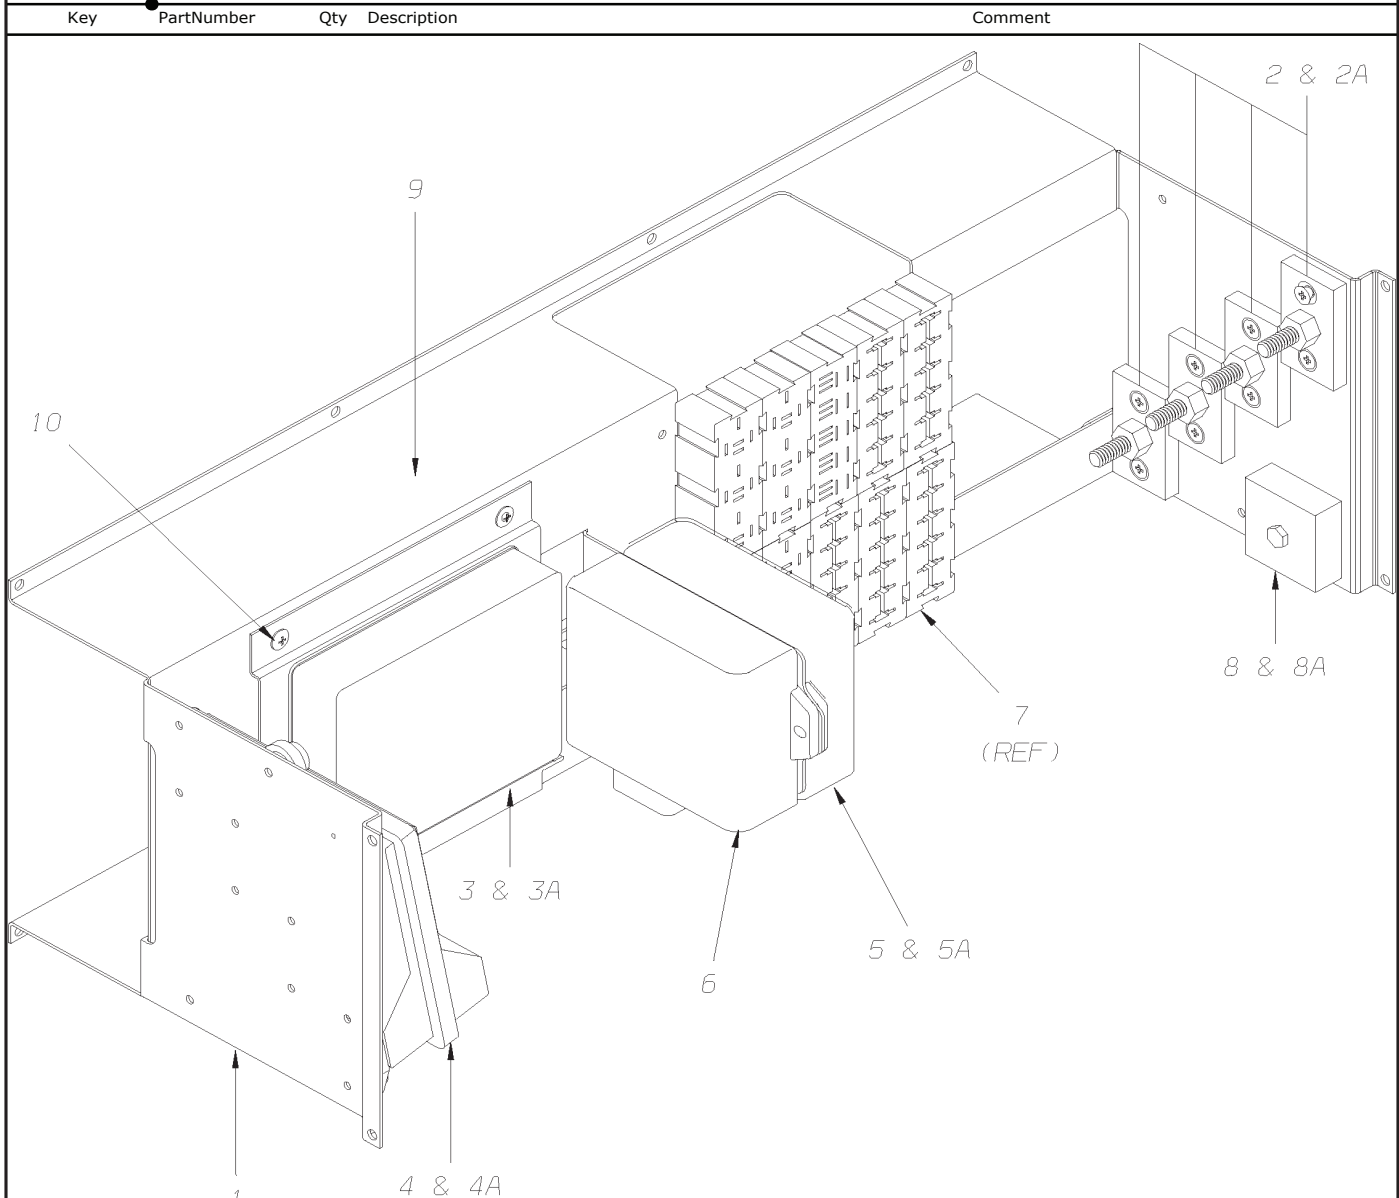

Models: **H4RE
PANEL ASSEMBLIES
CHASSIS, ELECTRICAL CENTER**

Key	PartNumber	Qty	Description	Comment
1	0041760		PANEL ASSY,CHASSIS,ELECTRICAL CENTER,	
2	0553131	4	STUD,TERMINAL,BAT CABLE JUNCTION,NO	
2A	1731017	8	SCREW,12-24 X 7/8,F,PH1,FLT CNSK HD,BLK	
3	0064650		ECU,REMOTE,6 CHANNEL,AIR BRAKE,ABS	
3A	1337039	4	SCREW,12-24 X 3/8,PH1,PAN HD,YEL ZN