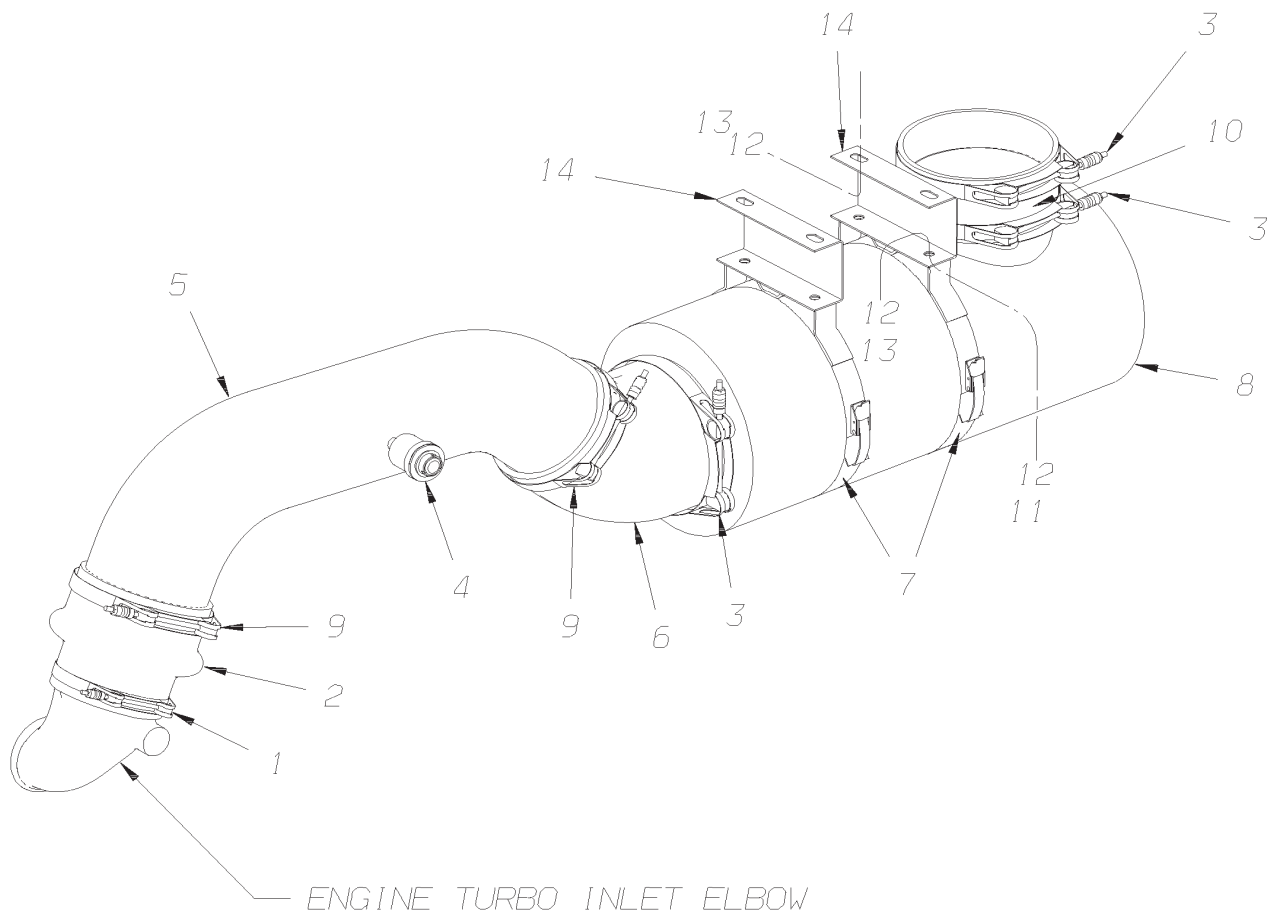

Models: H4RE
AIR INTAKE
CAT C13
With: FEATURE 40192-03, -04
BSN: From CSN 04/11/05

Key	PartNumber	Qty	Description	Comment

ENGINE TURBO INLET ELBOW