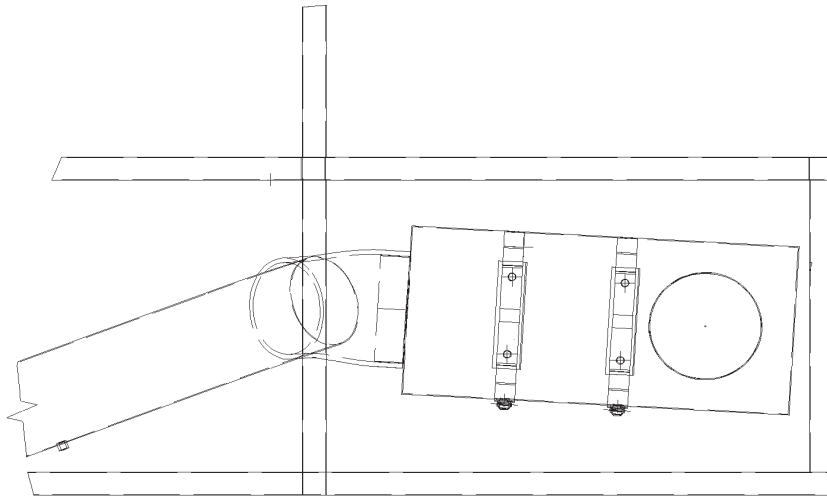

Models: H4RE
AIR INTAKE
CAT C13
With: FEATURE 40192-03, -04
BSN: From CSN 04/11/05

Key	PartNumber	Qty	Description	Comment

ENGINE TURBO INLET ELBOW