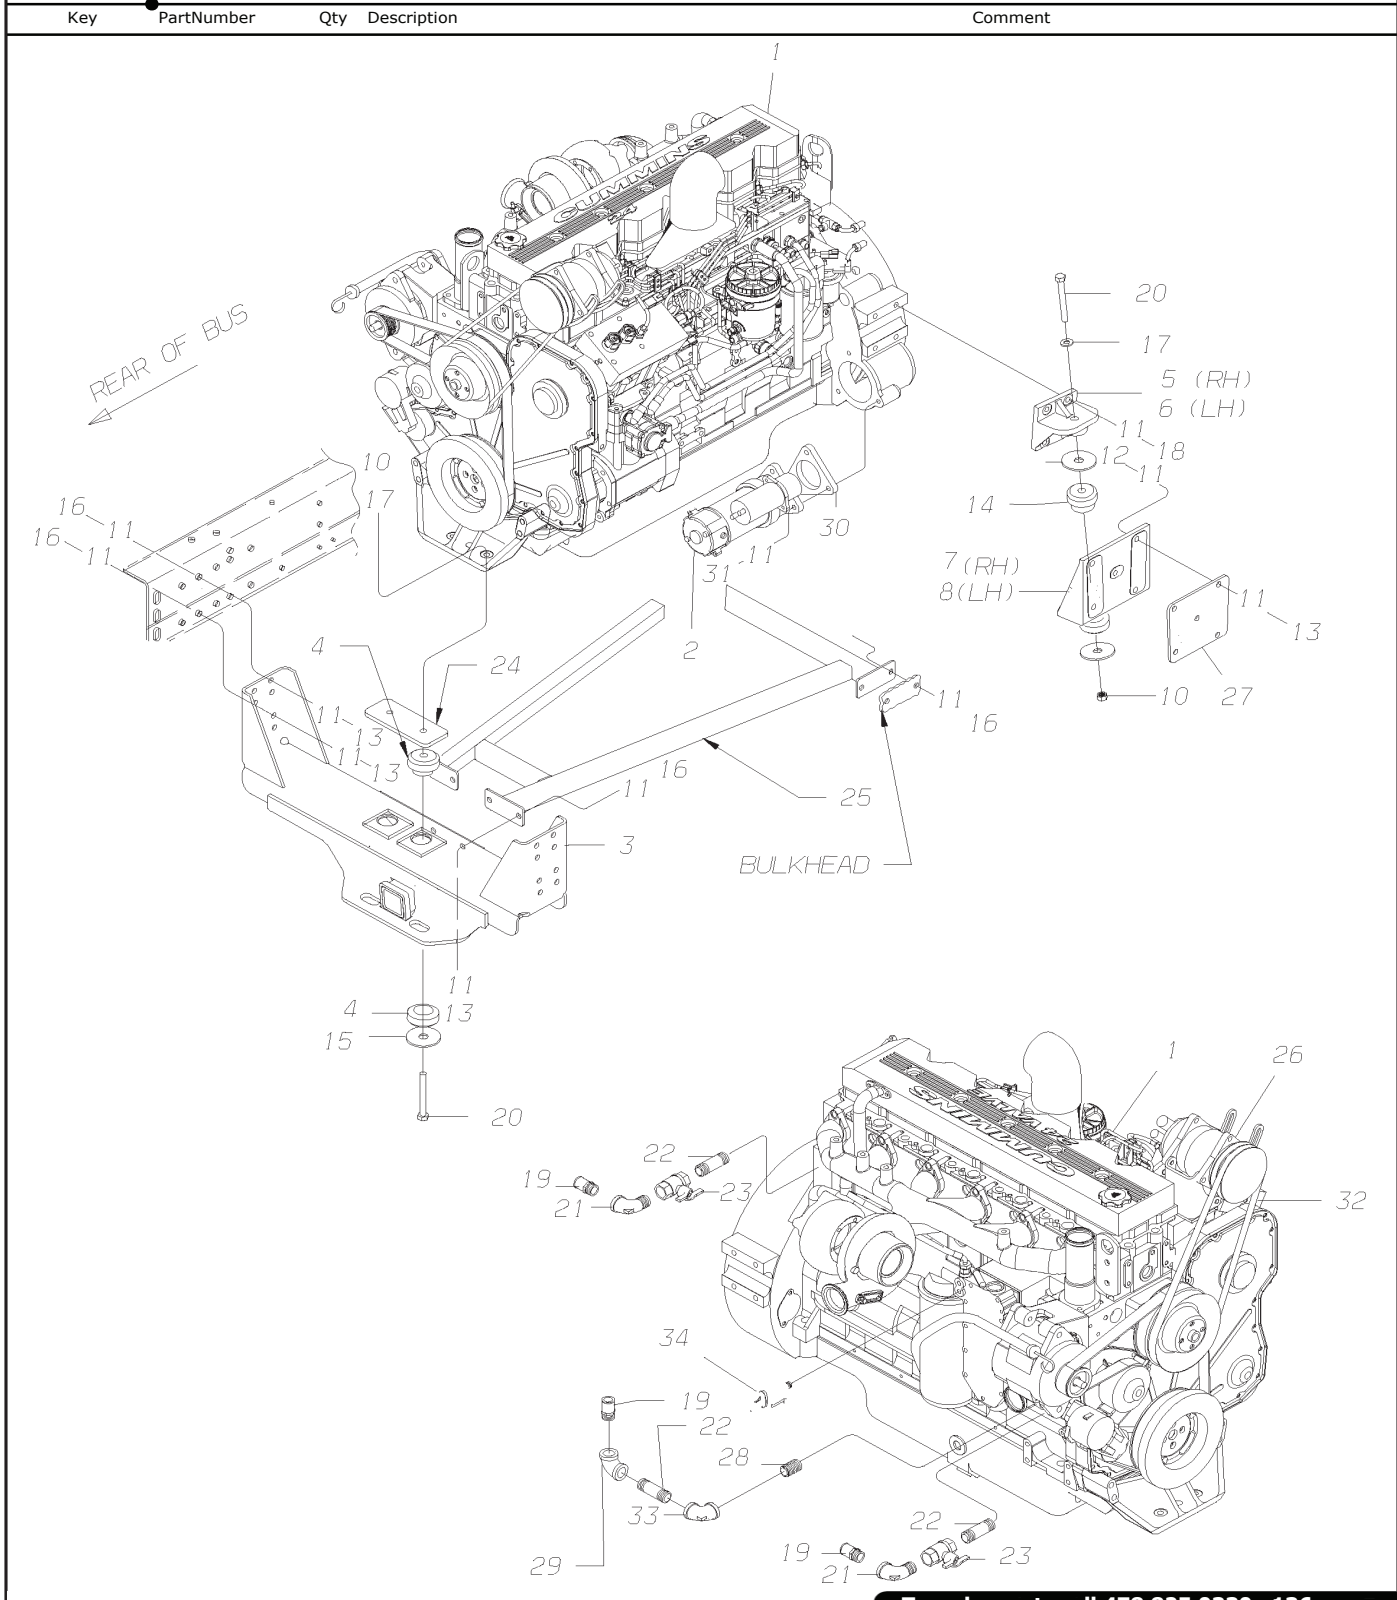

**Models: H4RE
ENGINE TRIM
ISL
With: FEATURE 40191-01**

To order parts call 478.825.0330 x136

Models: H4RE
ENGINE TRIM
ISL
With: FEATURE 40191-01

Key	PartNumber	Qty	Description	Comment
1	0047350		ENGINE ASSY,CUMN ISL 400HP/1200 FTLB,	
2	1935477		STARTER,DENSO,228000-5311,12V,8.3/ISC	
3	0045851		CROSSMEMBER ASSY,ENG/TLR HITCH MTG,ISL	
4	1982586	2	ISOLATOR,BARRY,ARMORED	
5	1930379		CASTING,BELLHOUSING,CUMMINS ISC,RH,	
6	1930288		CASTING,BELLHOUSING,CUMMINS ISC,LH,	
7	1930205		CASTING,FRAME,REAR ENGINE,RH,HDRE	
8	1944081		CASTING,FRAME,REAR ENGINE,LH,HDRE	
9	1946037	2	CAPSCREW,HEX HD,5/8-11 X 5 1/4,GR8,YEL	
10	0939827	4	NUT, HEX HD, 5/8-11, GR 8, LOCK, CADMIUM	
11	1003045	65	WASHER, FLAT,1 7/32 X 1 1/16 X 7/64, HDN,	
12	0803148	8	CAPSCREW,HEX HD,1/2-13 X 1 3/4,GR8,	
13	0850800	24	NUT, HEX HD, 1/2-13, LOCKING, GR 8, CAD	
14	0023692	2	ISOLATOR,BARRY,ARMORED	
15	0049065	6	WASHER,FLAT,.629IDX2.81 ODX.177THK,	
16	0803239	8	CAPSCREW, HEX HD, 1/2-13 X1 1/2, GR8	
17	0929018	4	WASHER, FLAT, 21/32 X 1 1/8 X 3/32, HDN, YEL	
18	1660984	8	CAPSCREW,HEX HD M12-1.75 X 30MM,GR 10.9	
19	0315200	3	ADAPTER,HTR,3/4 PIPE X 1 HOSE	
20	1631068	2	CAPSCREW,HX HD,5/8-11 X 4 1/2,GR8,	
21	0760249	2	ELBOW,STREET,3/4,90 DEG,GALV	
22	2009520	2	NIPPLE,PIPE,3/4 X 3,GALV	
23	1626431	2	VALVE,BALL,3/4,W/BUTTERFLY HANDLE