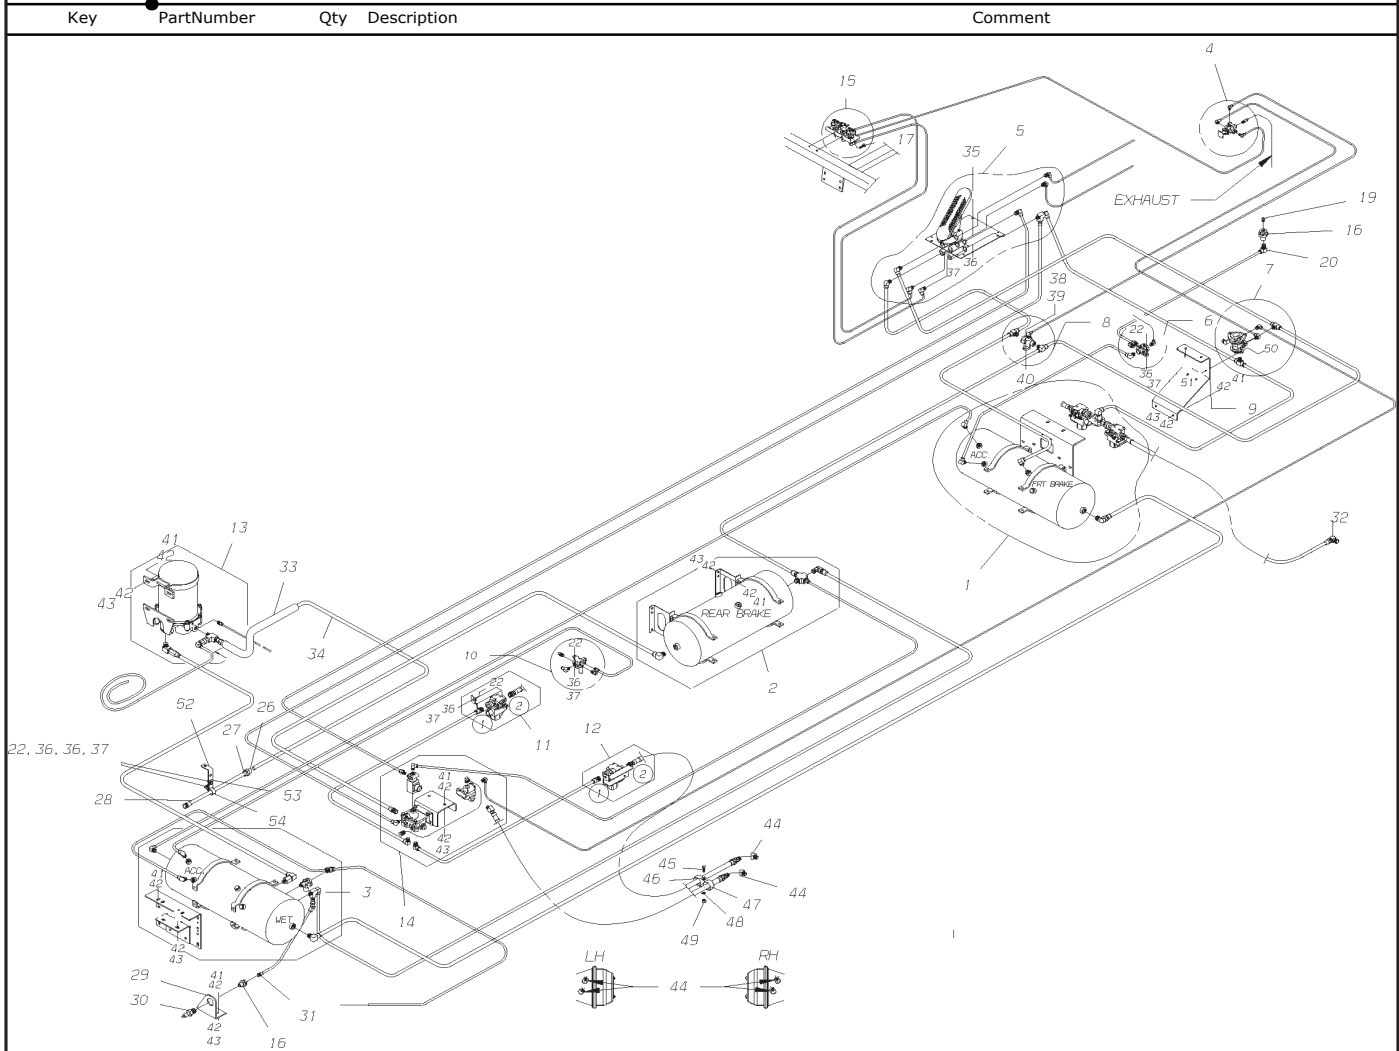

**Models: H4RE
ENGINE TRIM
ISL03**
With: FEATURE 40191-02

Key	PartNumber	Qty	Description	Comment
1	0065802		ENGINE ASSY,CUMN,ISL03 400HP/1200FTLB	
2	1935477		STARTER,DENSO,228000-5311,12V,8.3/ISC	
3	0045851		CROSSMEMBER ASSY,ENG/TLR HITCH MTG,ISL	
4	1982586	2	ISOLATOR,BARRY,ARMORED	
5	1930379		CASTING,BELLHOUSING,CUMMINS ISC,RH,	
6	1930288		CASTING,BELLHOUSING,CUMMINS ISC,LH,	
7	1930205		CASTING,FRAME,REAR ENGINE,RH,HDRE	
8	1944081		CASTING,FRAME,REAR ENGINE,LH,HDRE