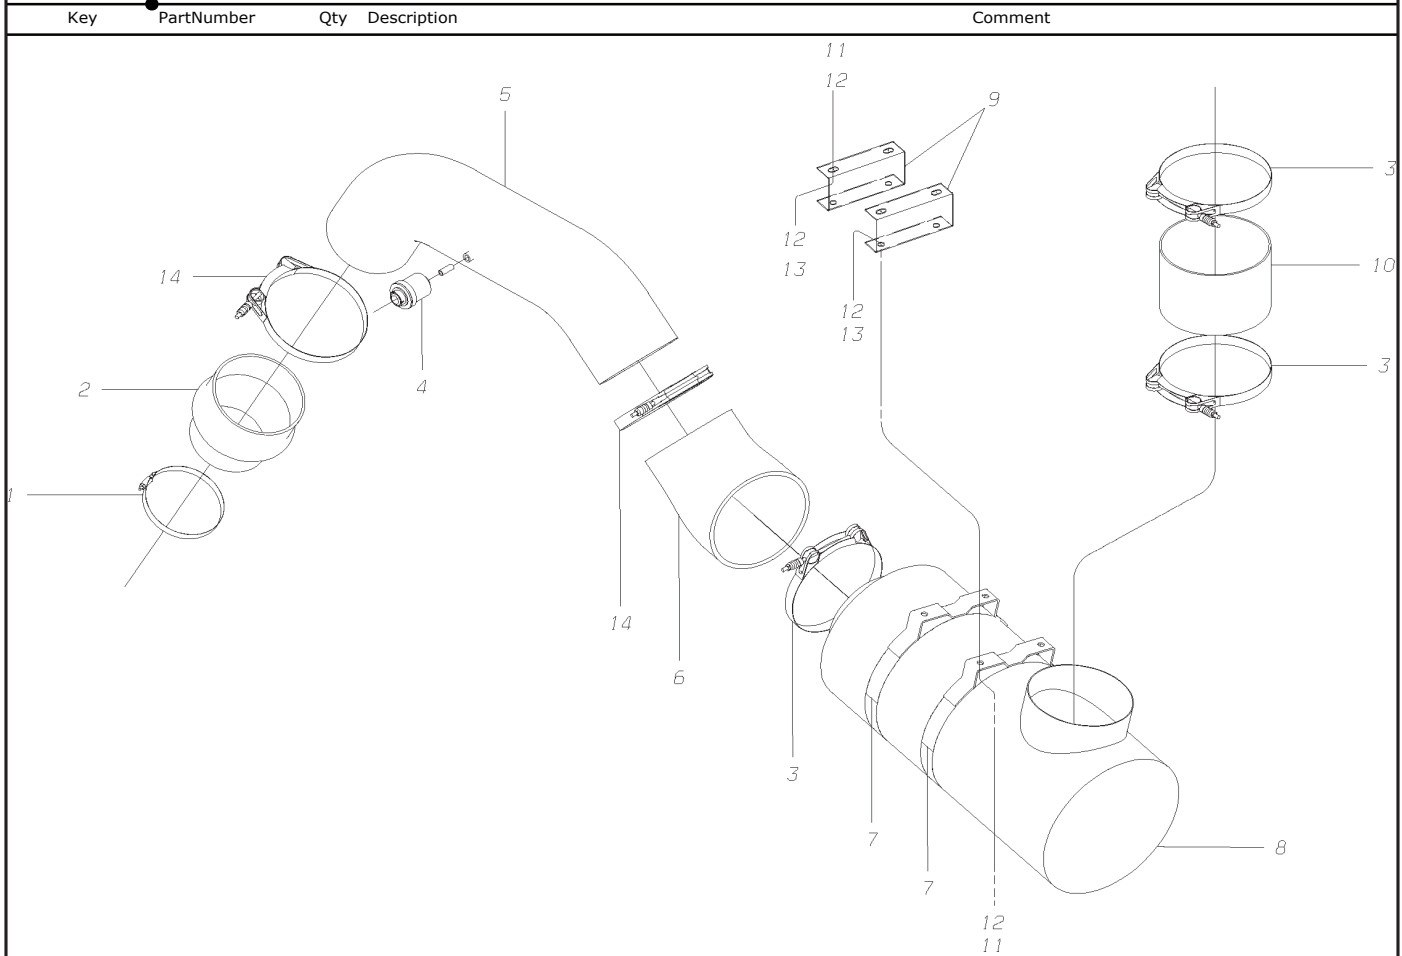

Models: H4RE, M4RE
AIR INTAKE
CAT C13
With: FEATURE 40192-03, -04
To CSN 04/10/05

Key	PartNumber	Qty	Description	Comment
1	1432798		CLAMP,SPRING LOADED,5.50 ID.5.31-5.62	
2	0073132		HOSE,REDUCER,HUMP,6 IN TO 5 IN	
3	1421965	3	CLAMP,SPRING LOADED,7.50 ID,7.25-7.56	
4	1977255		INDICATOR,AIR RESTRICTION,25 IN,W/O	
5	0075135		TUBE,AIR INTAKE,CAT C13,V2	
6	1982719		ELBOW,RUBBER,REDUCING,45 DEG,6.00 X 7.00	
7	1657642	2	CLAMP ASSY,AIR CLEANER,ECO,071921-004	
8	0056377		AIR CLEANER ASSY,ECO-LL FARR 400820-001	
9	0057292	2	BRACKET,MTG,AIR CLEANER TO DAVENPORT