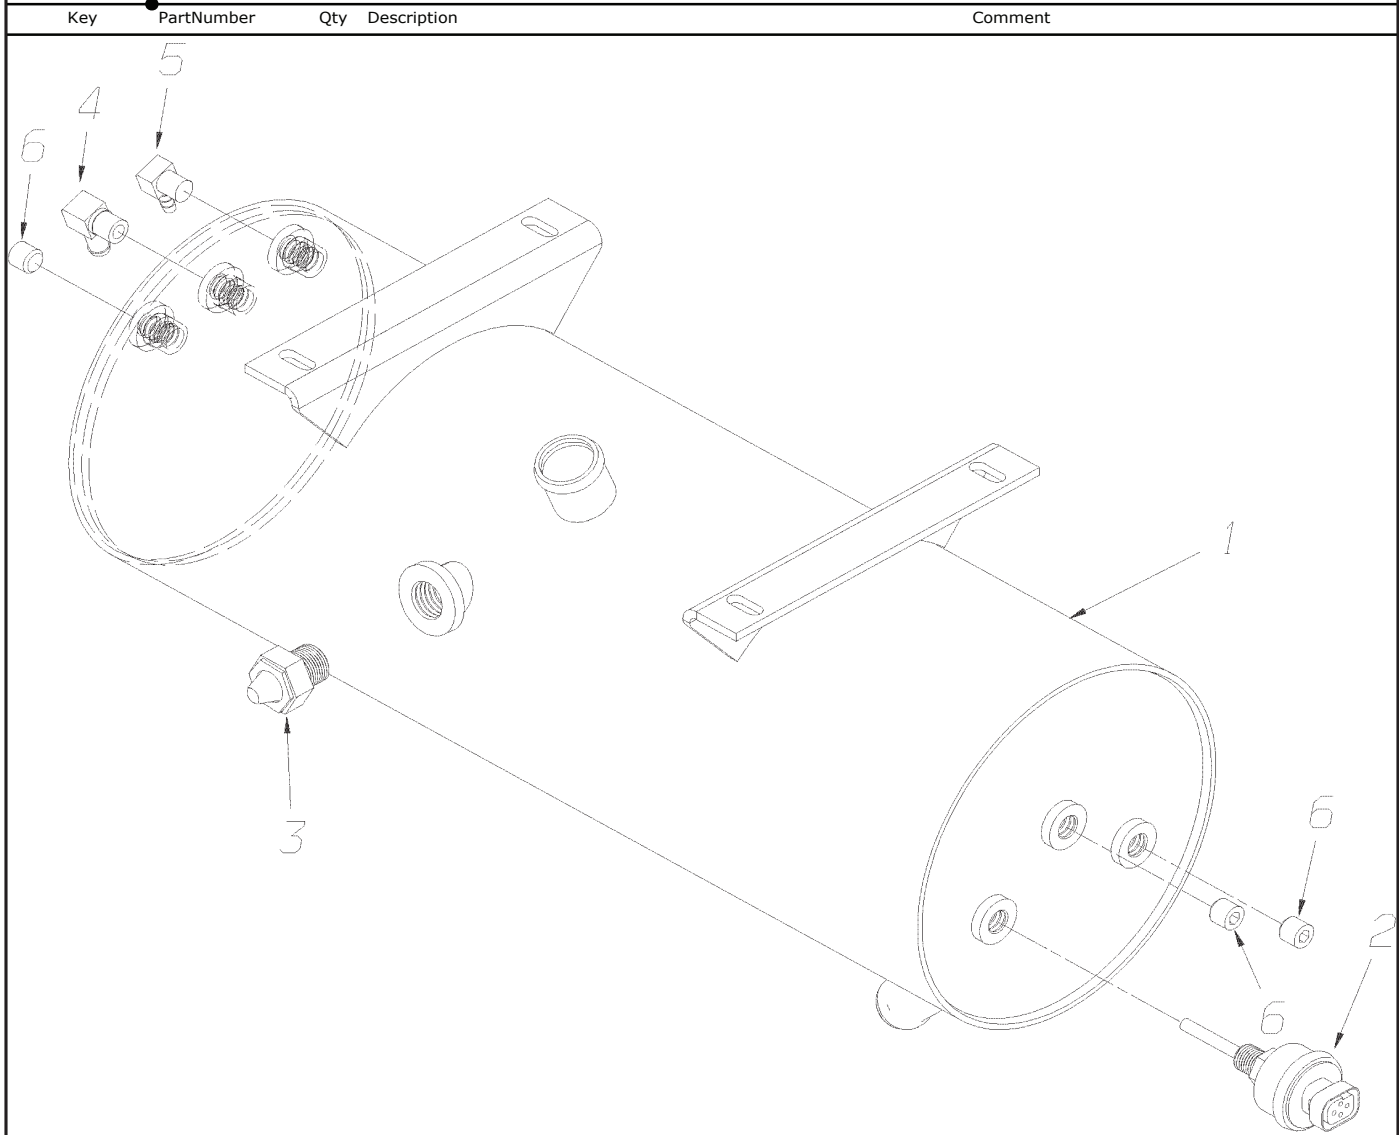

Models: H4RE
DEAERATION TANK
CAT C13, 525 HP, ALUMINUM
With: FEATURE 40192-04
To CSN 02/22/04

Key	PartNumber	Qty	Description	Comment
	0072851		TANK,ASSEMBLY,FINAL,DEAERATION,	
1	0034436		TANK ASSY,DEAERATION,ALUMINUM,	
2	1940022		SENDER,LOW COOLANT LEVEL,COOPER	
3	1422179		SIGHT GLASS	
4	1409093		ELBOW,BARBED INSERT,3/8 HOSE X 1/4 MPT	
5	1409085		ELBOW,BARBED INSERT,1/4 HOSE X 1/4 MPT	
6	2023513		PLUG,PIPE,1/4,ALLEN HEX HD,BRASS