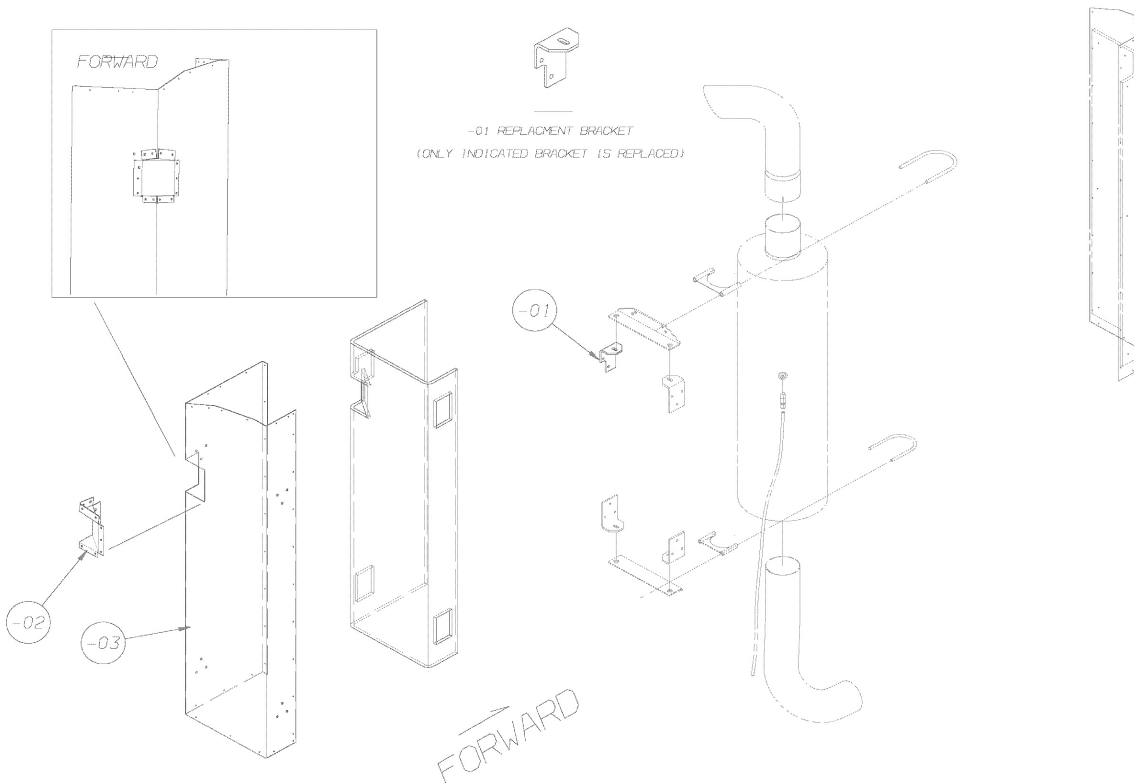

Models: H4RE
 CAT
 C13
 TOWER WITH LOCK NOTCH

Key	PartNumber	Qty	Description	Comment
-----	------------	-----	-------------	---------

DR. 03-24-05	BY MR	0075946	1	REV	
APP.	BY	FRT			

© BLUE BIRD BODY COMPANY, ALL RIGHTS RESERVED