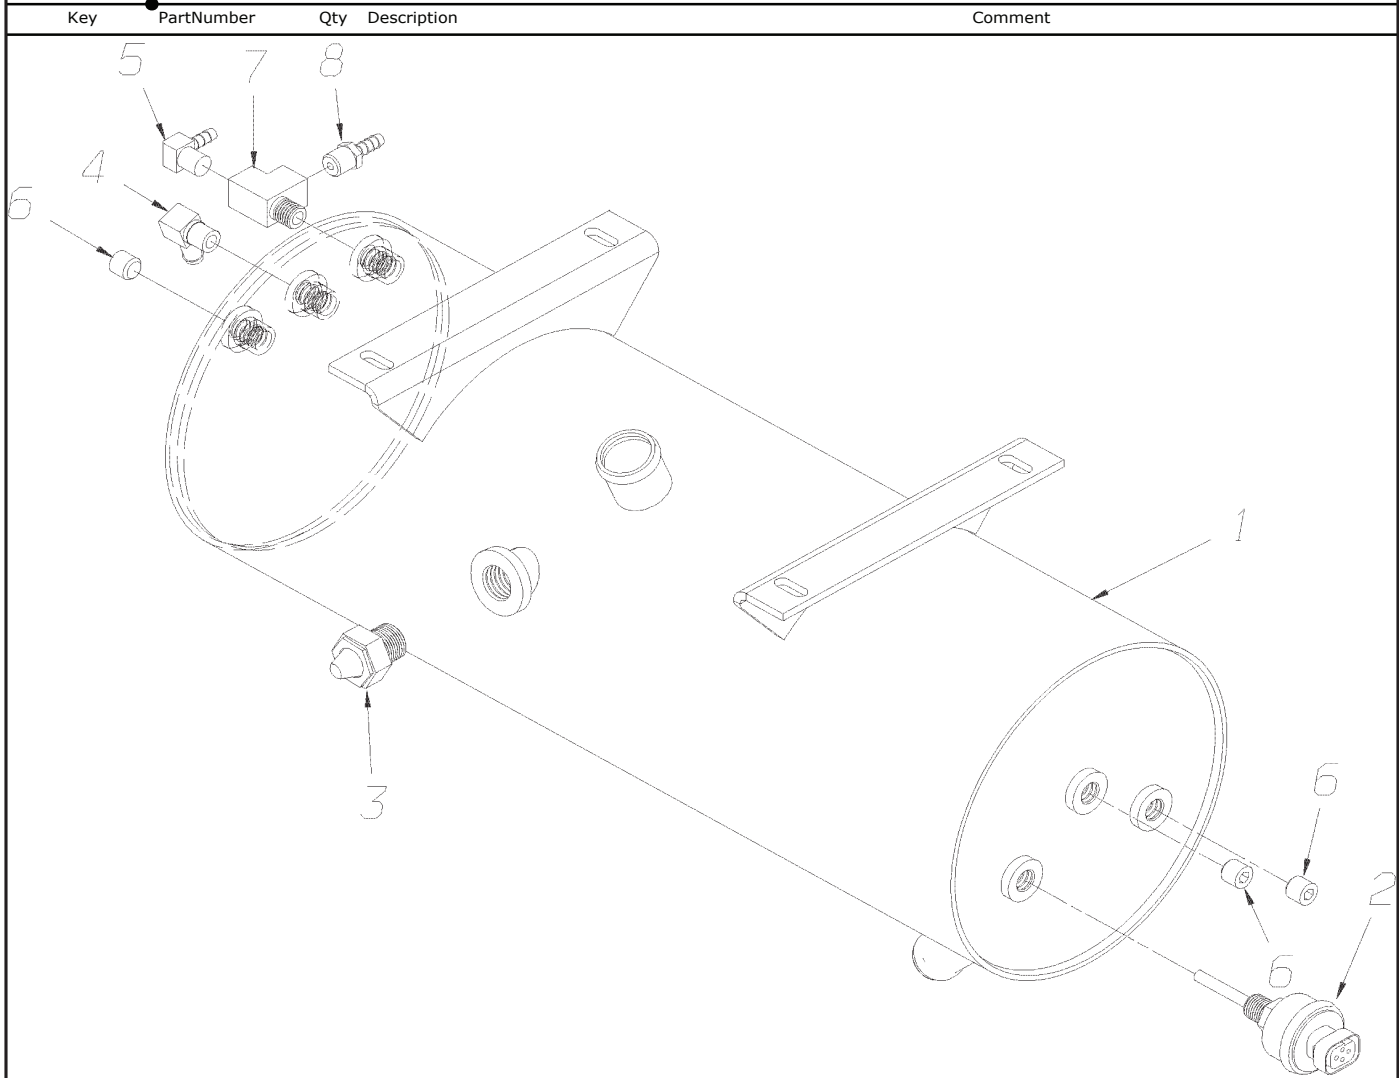

Models: H4RE
DEAERATION TANK
CAT C13, 525 HP, ALUMINUM
With: FEATURE 40192-04
To CSN 02/23/04

Key	PartNumber	Qty	Description	Comment
	0082127		TANK ASSY,FINAL,DEAERATION,ALUMINUM,	
1	0034436		TANK ASSY,DEAERATION,ALUMINUM,	
2	1940022		SENDER,LOW COOLANT LEVEL,COOPER	
3	1422179		SIGHT GLASS	
4	1409093		ELBOW,BARBED INSERT,3/8 HOSE X 1/4 MPT	
5	1409085		ELBOW,BARBED INSERT,1/4 HOSE X 1/4 MPT	
6	2023513		PLUG,PIPE,1/4,ALLEN HEX HD,BRASS