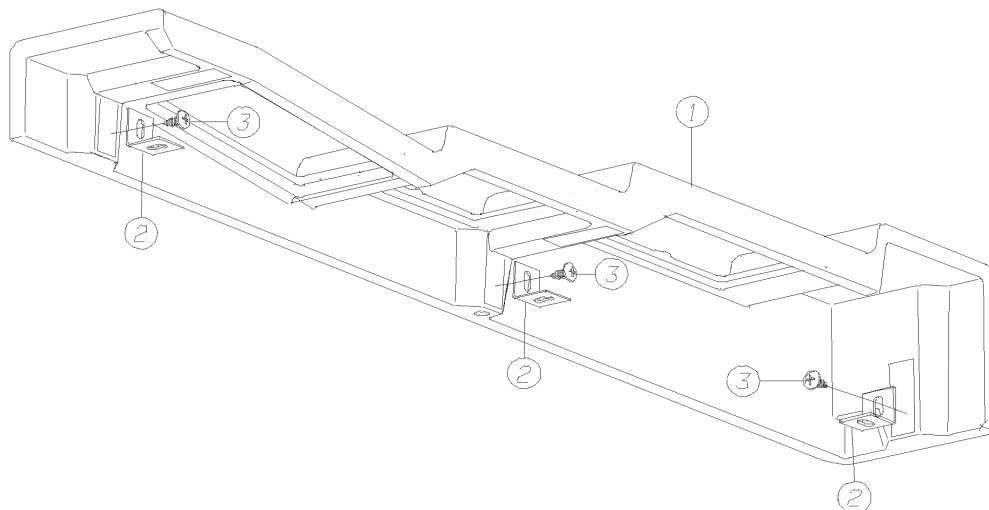

**Models: H4RE
DRIVER'S ARM CONSOLE**

Key	PartNumber	Qty	Description	Comment