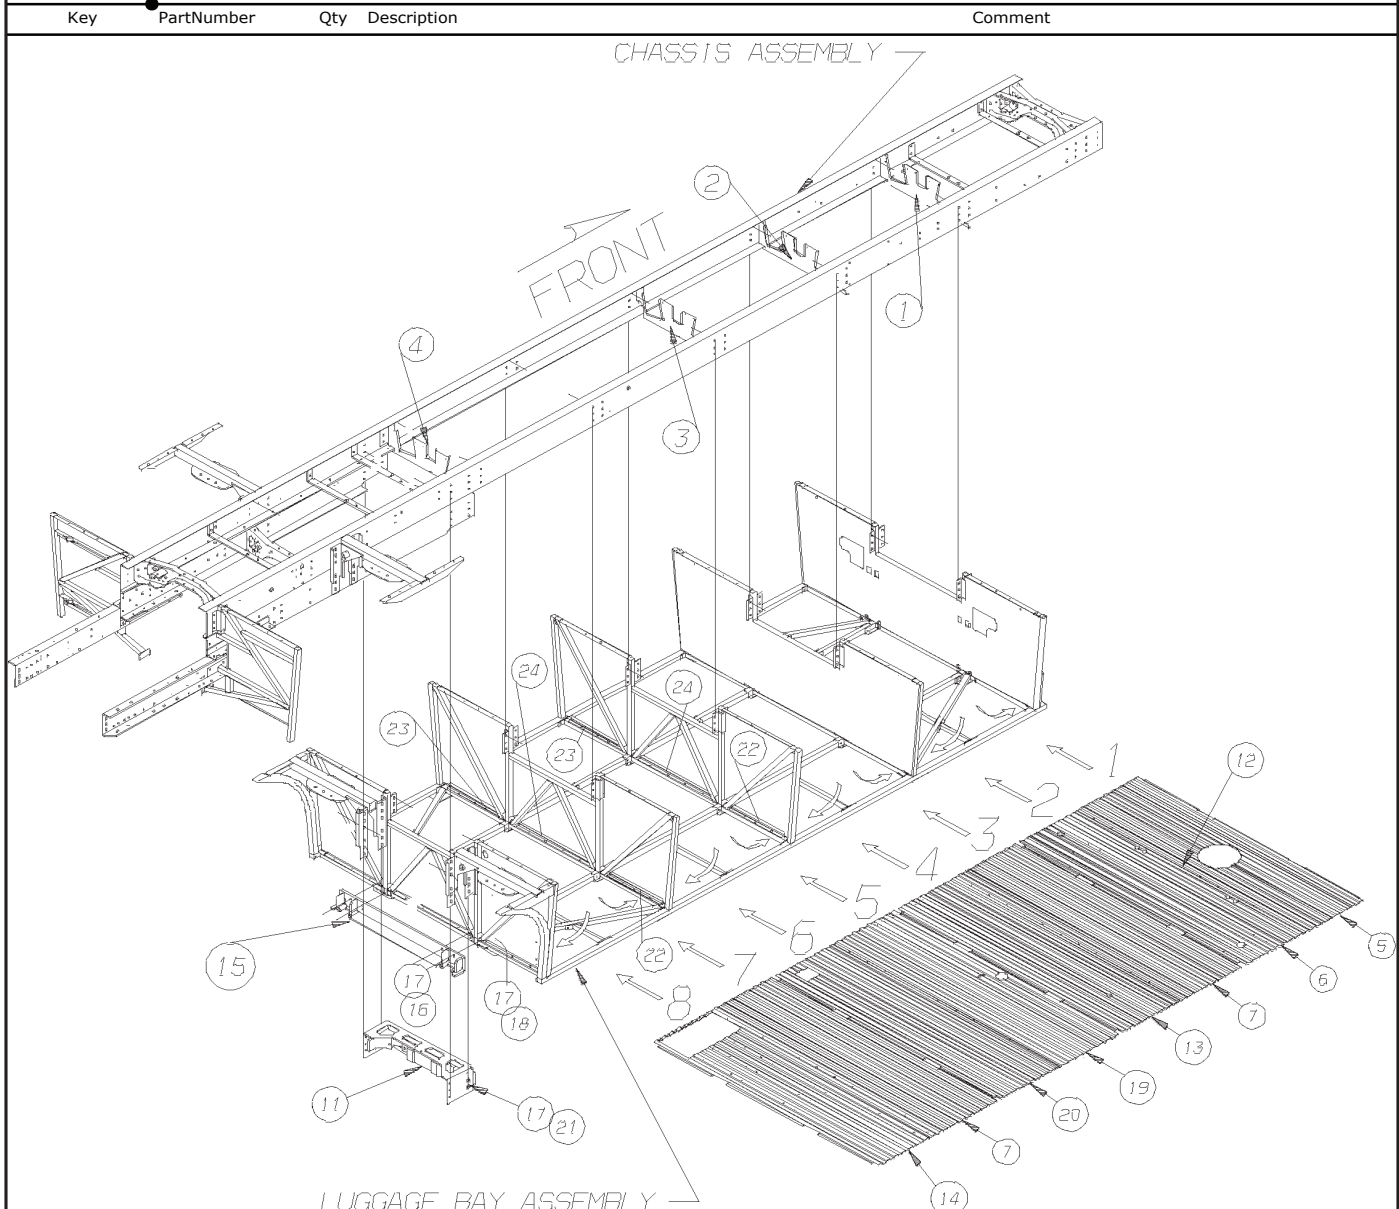

Models: **H4RE**
FRAME COMPONENTS
FRAME TO LUGGAGE BAY

LUGGAGE BAY ASSEMBLY

Key	PartNumber	Qty	Description	Comment
1	0037043	1	PANEL,FRAME RAIL BAFFLE,LOWER NO 1, H4RE	
2	0039167	1	PANEL,FRAME RAIL BAFFLE,LOWER NO 2, H4RE	
3	0039168	1	PANEL,FRAME RAIL BAFFLE,LOWER NO 3, H4RE	
4	0037259	1	PANEL,FRAME RAIL BAFFLE,LOWER NO 4, H4RE	
5	0039300	1	PANEL,CORRUGATED FLOOR,FRONT