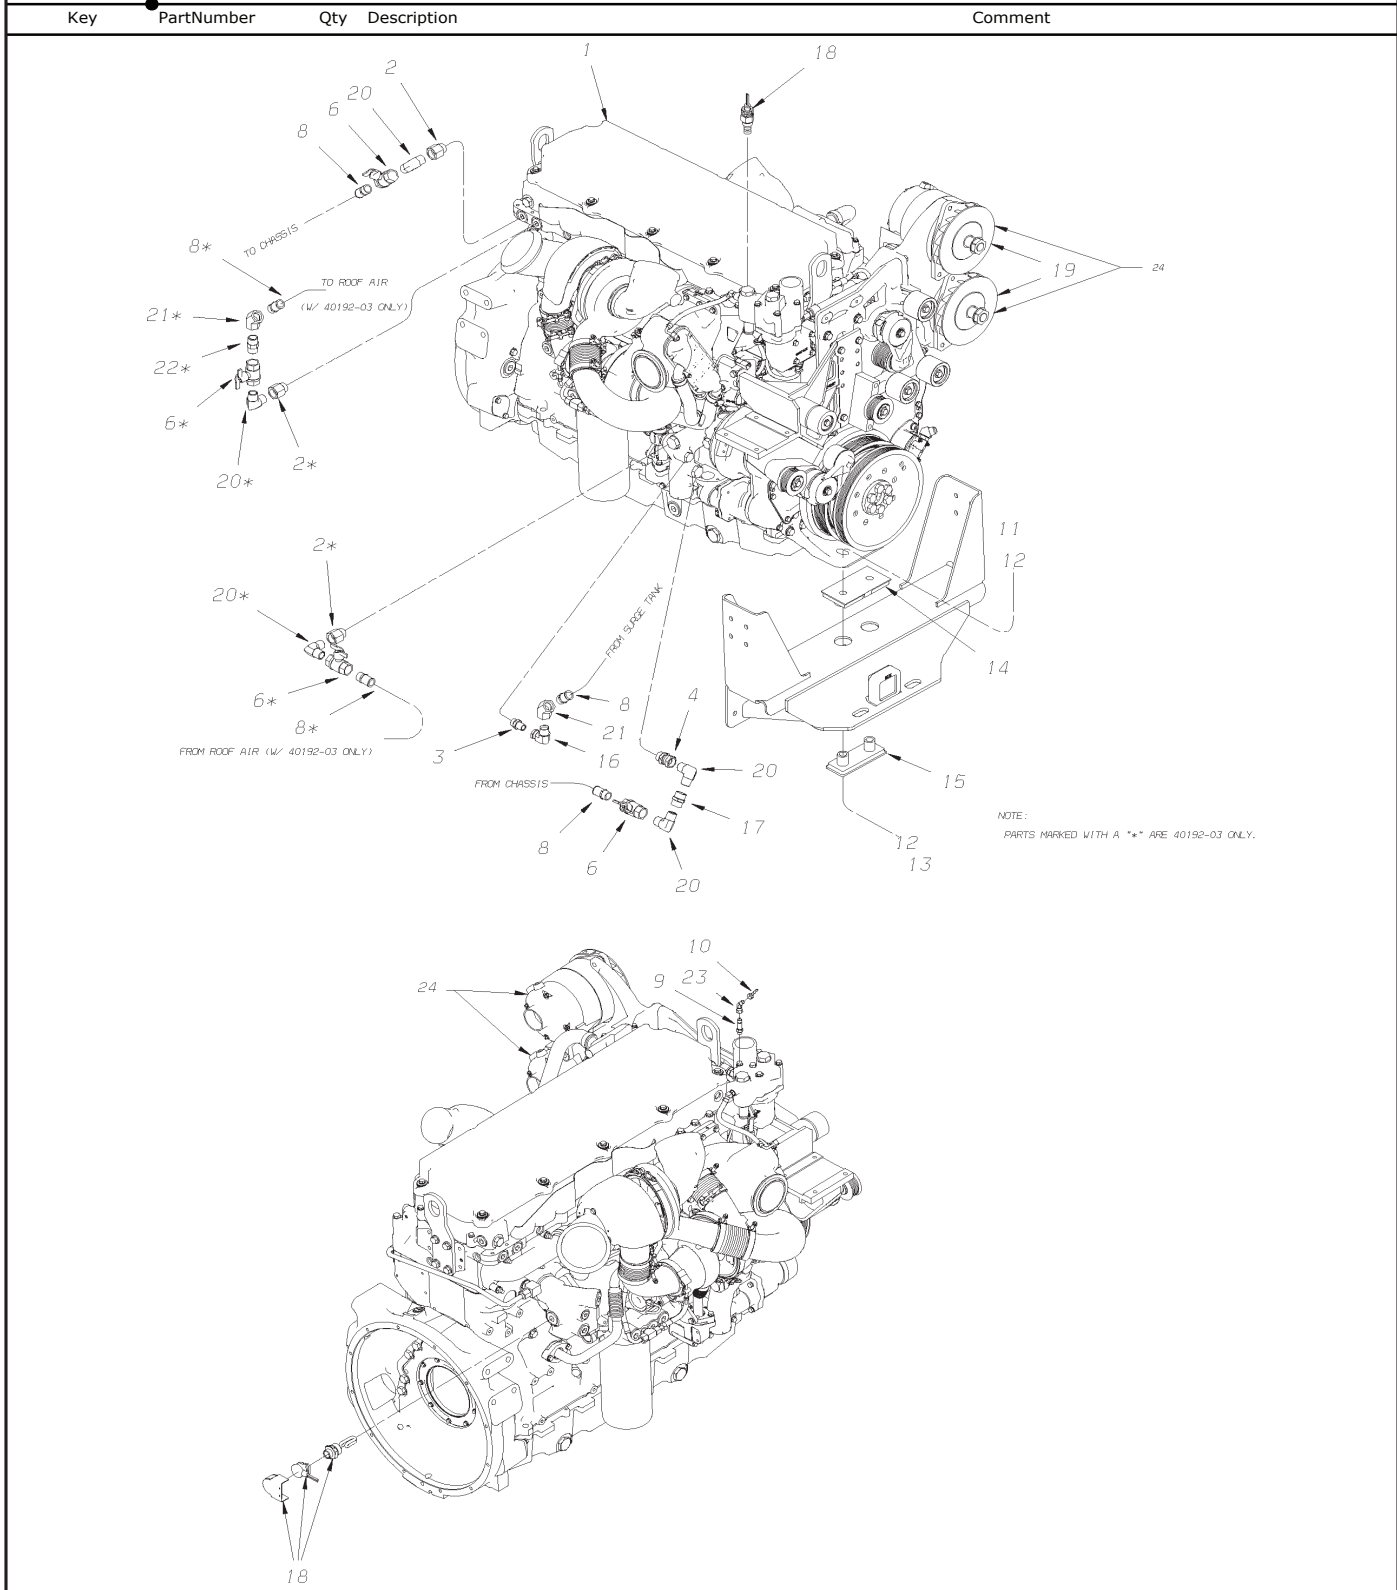

Models: H4RE, M4RE
ENGINE TRIM
C13
With: FEATURE 40192-03, -04

Models: H4RE, M4RE
ENGINE TRIM
C13
With: FEATURE 40192-03, -04

Key	PartNumber	Qty	Description	Comment
1	0068170		ENGINE ASSY,CAT,C13,410/1450	FEATURE 40192-03
1	0067608		ENGINE ASSY,CAT,C13,525/1650	FEATURE 40192-04
2	0071591	3	FITTING,PARKER,12-3/4 F5OG-S	
3	0071882		FITTING,PARKER,10-1/2 F5OF-S	
4	0071865		FITTING,PARKER,0507-12-12-S	
6	1626431	4	VALVE,BALL,3/4,W/BUTTERFLY HANDLE	
8	0315200	5	ADAPTER,HTR,3/4 PIPE X 1 HOSE	
9	0071881		FITTING,PARKER,4 FF5OX-S	
10	0071592		FITTING,PARKER,146HBLFSV-4-4	
11	0870873	2	CAPSCREW,HEX HD,3/4-10 X 4,GR 8,YEL ZN	
12	0870915	4	WASHER,FLAT,27/32 X 1 1/2 X 1/8,YEL ZN	
13	0933879	2	NUT,HEX HD,3/4-10,PRVLG TORQ,GR8,CAD	
14	0052808		MOUNT,FRONT,BARRY 26703-2	
15	0052806		MOUNT,FRONT REBOUND,BARRY 26704-1	
16	0073016		FITTING,PARKER,2107-12-8-S	
17	0055231		COUPLING,3/4" NPT,BRASS,WH#3300X12	
18	0075076		KIT,HEATER,ENG BLOCK,HOT START	
	0075073		HEATER,COOLANT,HOT START	
	0075074		THERMOSTAT,HEATER,HOT START,W/ CORD &	
19	0073358		ALTERNATOR,ENG,BOSCH,T1,0-120-689-552	M4RE ONLY
20	0073482		ELBOW,90 DEG,MALE PIPE,3/4-14 NPTF	
21	0055120		ELBOW,45 DEG,3/4 FEM TO FEM,FPT,C3559X12	
22	1900729		NIPPLE,HEX,3/4 MPT	MPT. M4RE ONLY