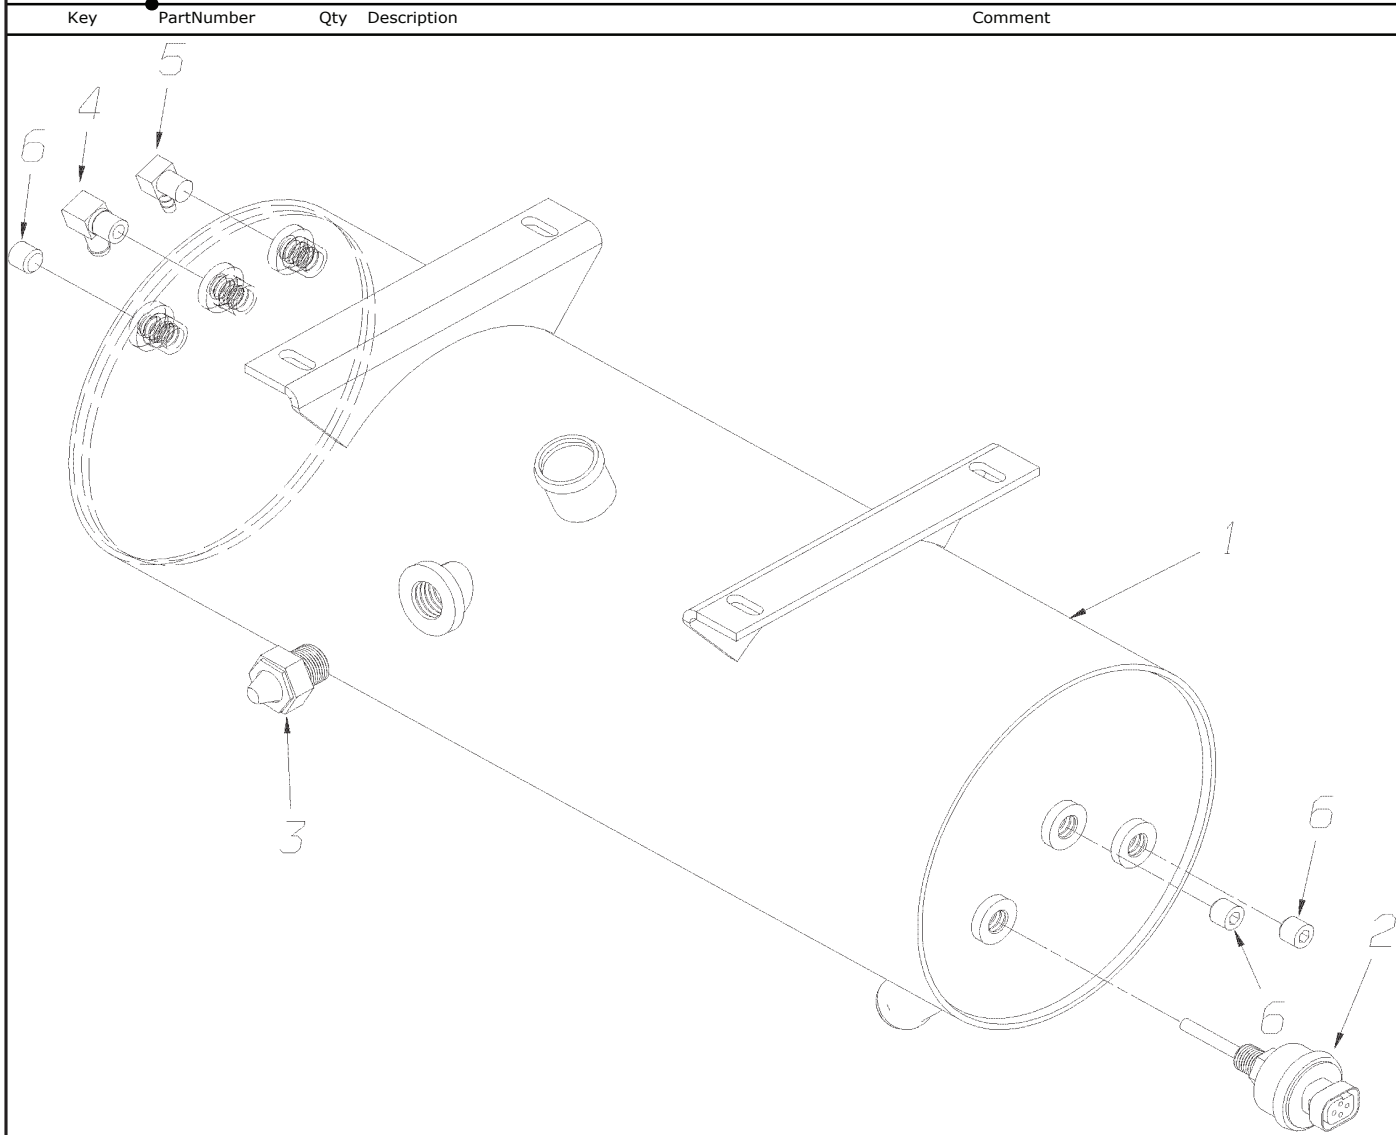

Models: H4RE, M4RE
DEAERATION TANK
BSN: From CSN 01-15-04
To CSN H4RE (02/22/04); M4RE (05/01/05)

Key	PartNumber	Qty	Description	Comment
1	0034436		TANK ASSY,DEAERATION,ALUMINUM,	
2	1940022		SENDER,LOW COOLANT LEVEL,COOPER	
3	1422179		SIGHT GLASS	
4	1409093		ELBOW,BARBED INSERT,3/8 HOSE X 1/4 MPT	
5	1409085		ELBOW,BARBED INSERT,1/4 HOSE X 1/4 MPT	
6	2023513	3	PLUG,PIPE,1/4,ALLEN HEX HD,BRASS