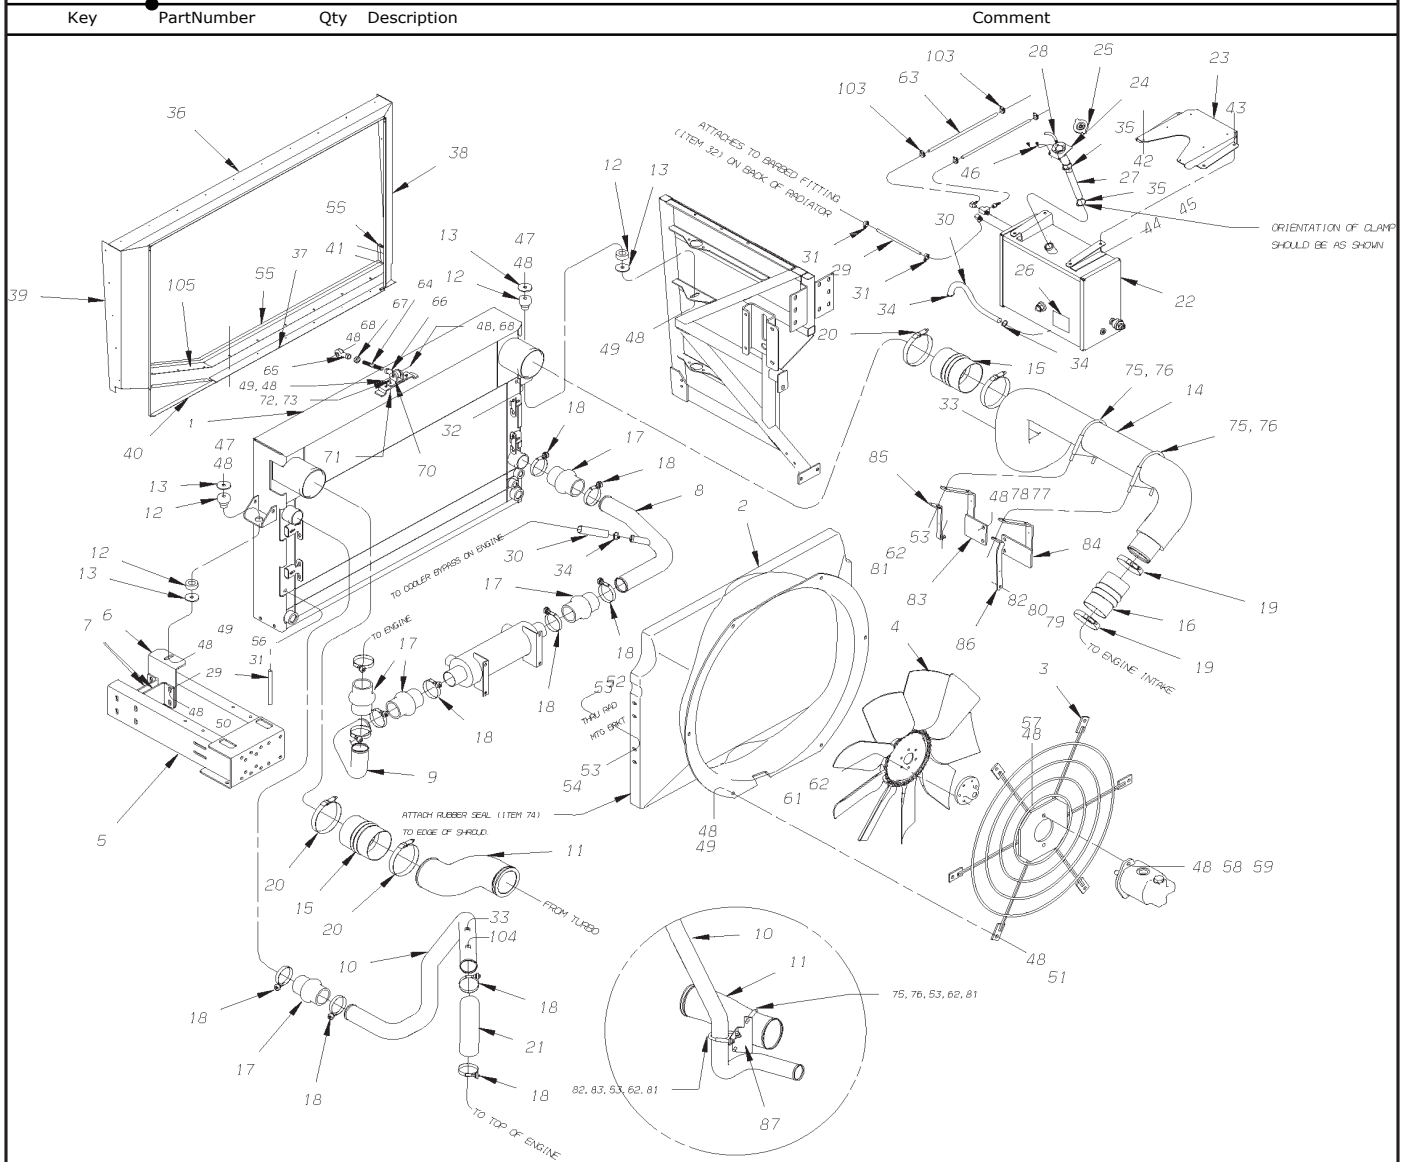

Models: **H4RE
ENGINE
CAT C13**

Key	PartNumber	Qty	Description	Comment
1	0080178		RADIATOR/CAC ASSY,ENG,AKG,3862.003.0000	
	0090504		RADIATOR,ASSY,ONLY,H4,AKG	
	0090505		COOLER,ASSY,CAC ONLY,H4,AKG	
2	0073495		SHROUD,FAN,RADIATOR,AKG 3862.001.0000	FROM 2-16-04 TO 6-27-04.
2	0081191		SHROUD,FAN,RADIATOR,AKG 3862.002.0000	BEGIN 6-28-04.
3	0073496		MOUNT,MOTOR,HYDRALIC,AKG2